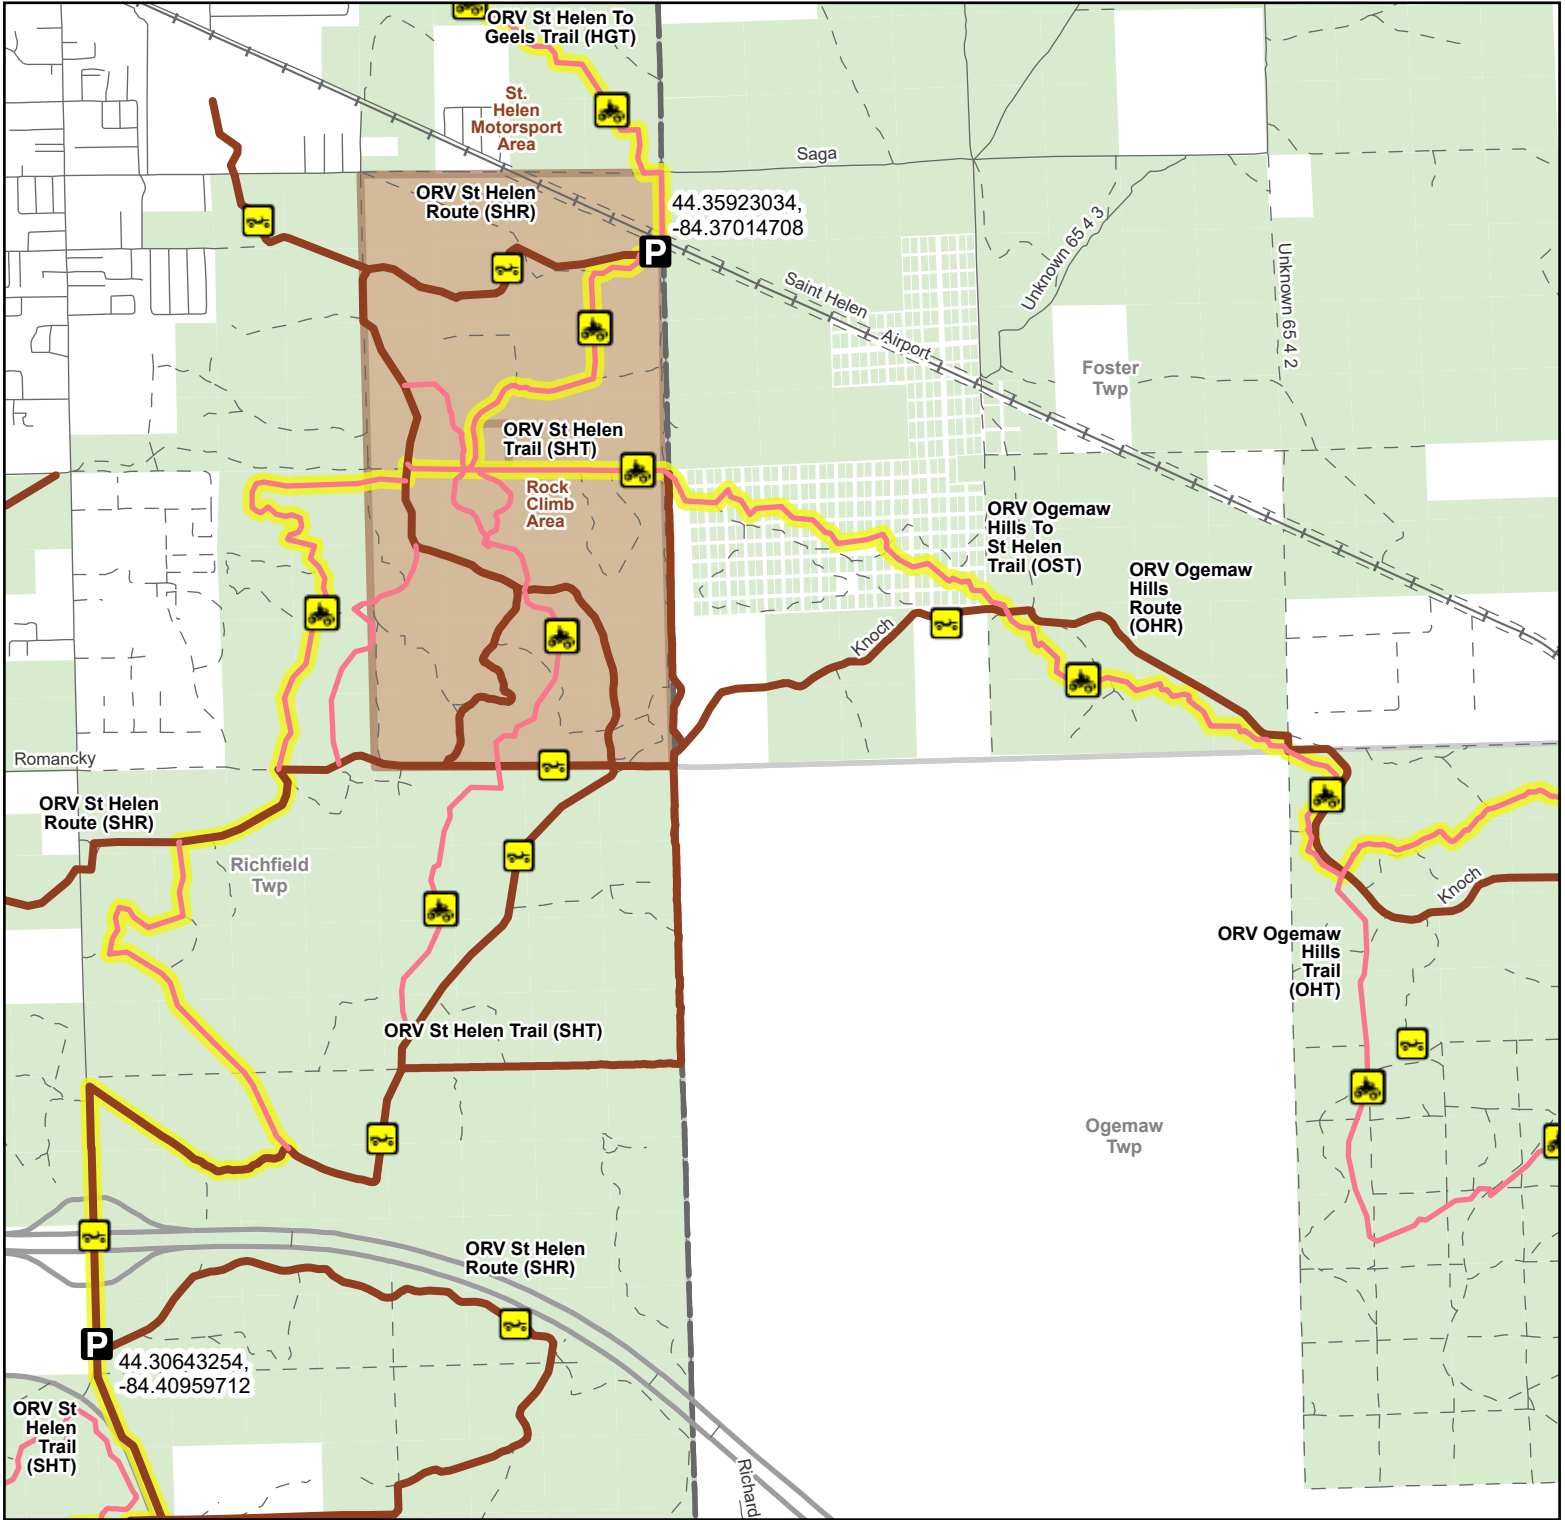

# ORV Ogemaw Hills To St Helen Trail (OST)

Ogemaw & Roscommon Counties, Michigan

Advisory: Trails and Routes have two-way traffic. Disclaimer: Trails shown on this map are an approximate representation of the trail system at the time of publication and may not reflect current ground conditions. Stay on signed trails only!

- Parking Lot
- ORV Route
- ORV Trail
- ATV Trail (50 Inch) ORVs 50 inches in width or less including off-road motorcycles. ORV license and trail permit required.
- ORV Route (72 Inch) ORVs of all sizes including off-road motorcycles. ORV license and trail permit required unless licensed by the Secretary of State.
- Michigan Cross Country Cycle Trail MCCCT
- Highway
- Paved Road

- Gravel or Dirt Road
- Railroad
- ORV Scramble Area
- DNR-managed land
- Civil Township
- County

Description:

Updated: 04/09/2026  
If you need assistance with this map, please email [DNR-Trails@michigan.gov](mailto:DNR-Trails@michigan.gov).