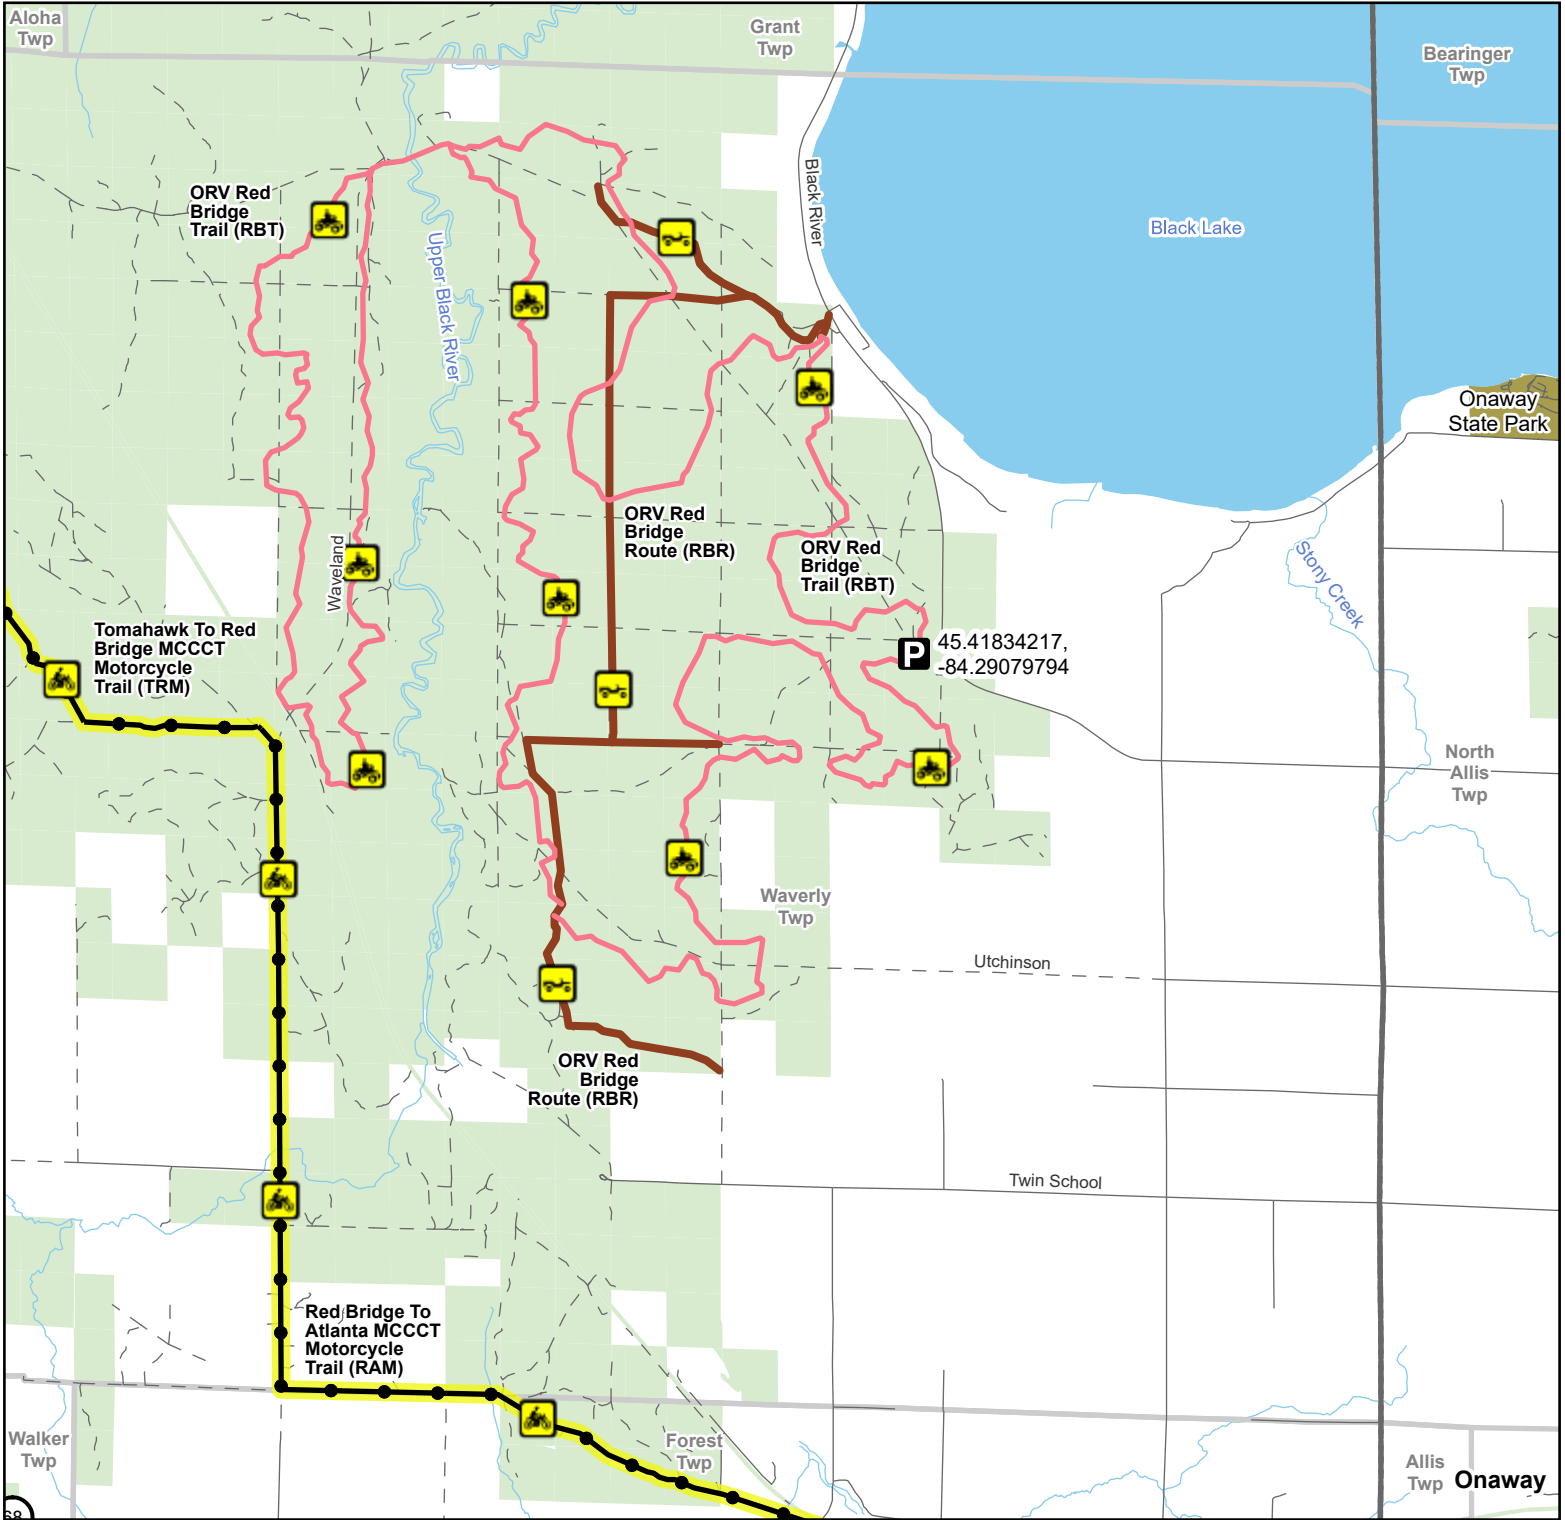

ORV Red Bridge Route (RBR) & ORV Red Bridge Trail (RBT)

Cheboygan County, Michigan

Advisory: Trails and Routes have two-way traffic. Disclaimer: Trails shown on this map are an approximate representation of the trail system at the time of publication and may not reflect current ground conditions. Stay on signed trails only!

- Parking Lot
- Motorcycle
- ORV Route
- ORV Trail
- DNR Motorcycle Trails 24 Inch Maximum Width
- ATV Trail (50 Inch) ORVs 50 inches in width or less including off-road motorcycles. ORV license and trail permit required.
- ORV Route (72 Inch) ORVs of all sizes including off-road motorcycles. ORV license and trail permit required unless licensed by the Secretary of State.
- Michigan Cross Country Cycle Trail MCCCT
- Highway
- Paved Road
- Gravel or Dirt Road
- Lakes And Rivers
- Michigan State Park
- DNR-managed land
- Civil Township
- County