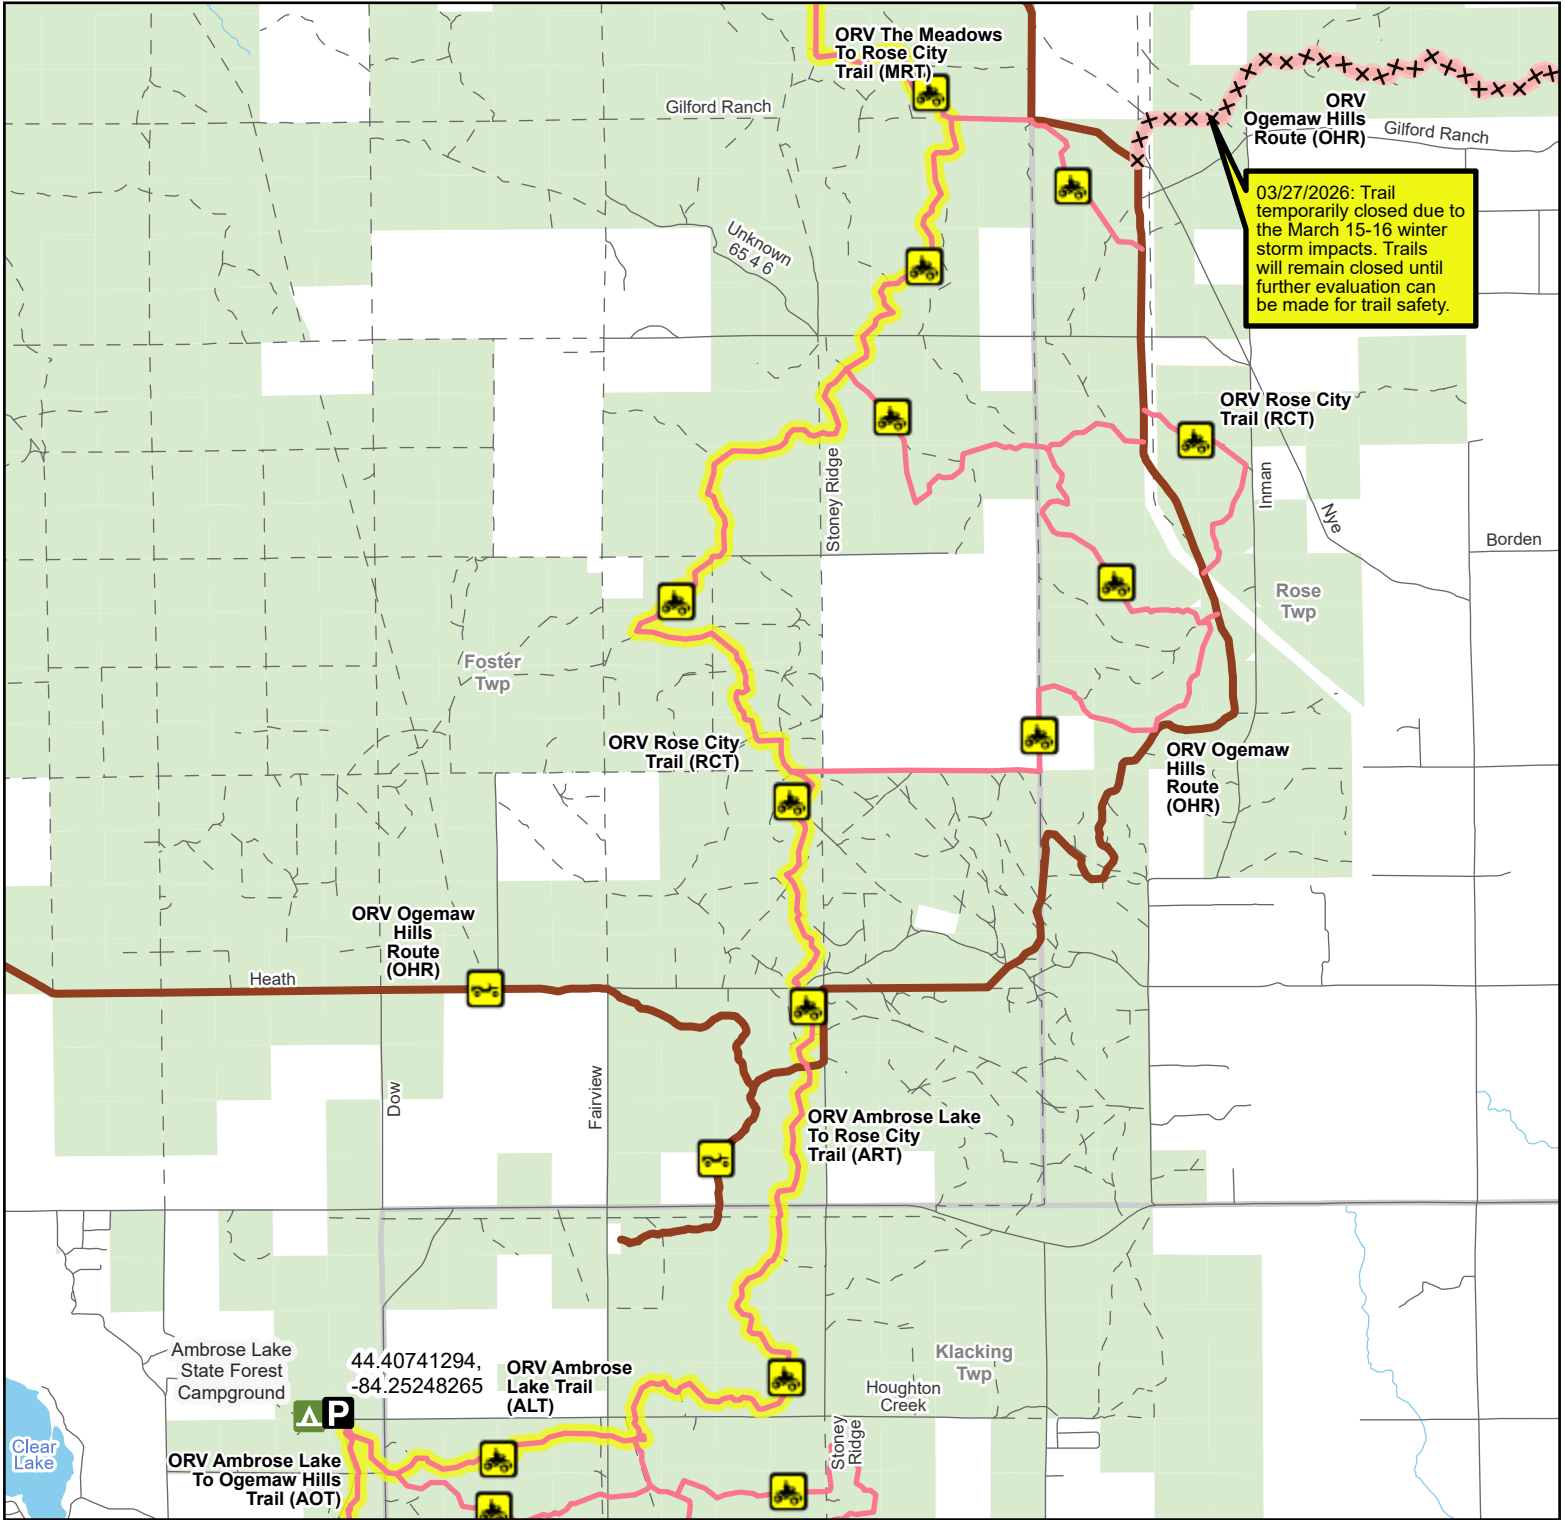

ORV Rose City Trail (RCT)

Ogemaw County, Michigan

Advisory: Trails and Routes have two-way traffic.
Disclaimer: Trails shown on this map are an approximate representation of the trail system at the time of publication and may not reflect current ground conditions. Stay on signed trails only!

03/27/2026: Trail temporarily closed due to the March 15-16 winter storm impacts. Trails will remain closed until further evaluation can be made for trail safety.

- Parking Lot
- State Forest Campground
- ORV Route
- ORV Trail
- ORV Temporary Closure
- ATV Trail (50 Inch) ORVs 50 inches in width or less including off-road motorcycles. ORV license and trail permit required.
- ORV Route (72 Inch) ORVs of all sizes including off-road motorcycles. ORV license and trail permit required unless licensed by the Secretary of State.
- Michigan Cross Country Cycle Trail MCCCT
- Paved Road
- - Gravel or Dirt Road
- Lakes And Rivers
- DNR-managed land
- Civil Township
- County

Description:

Updated: 04/16/2026
If you need assistance with this map, please email DNR-Trails@michigan.gov.