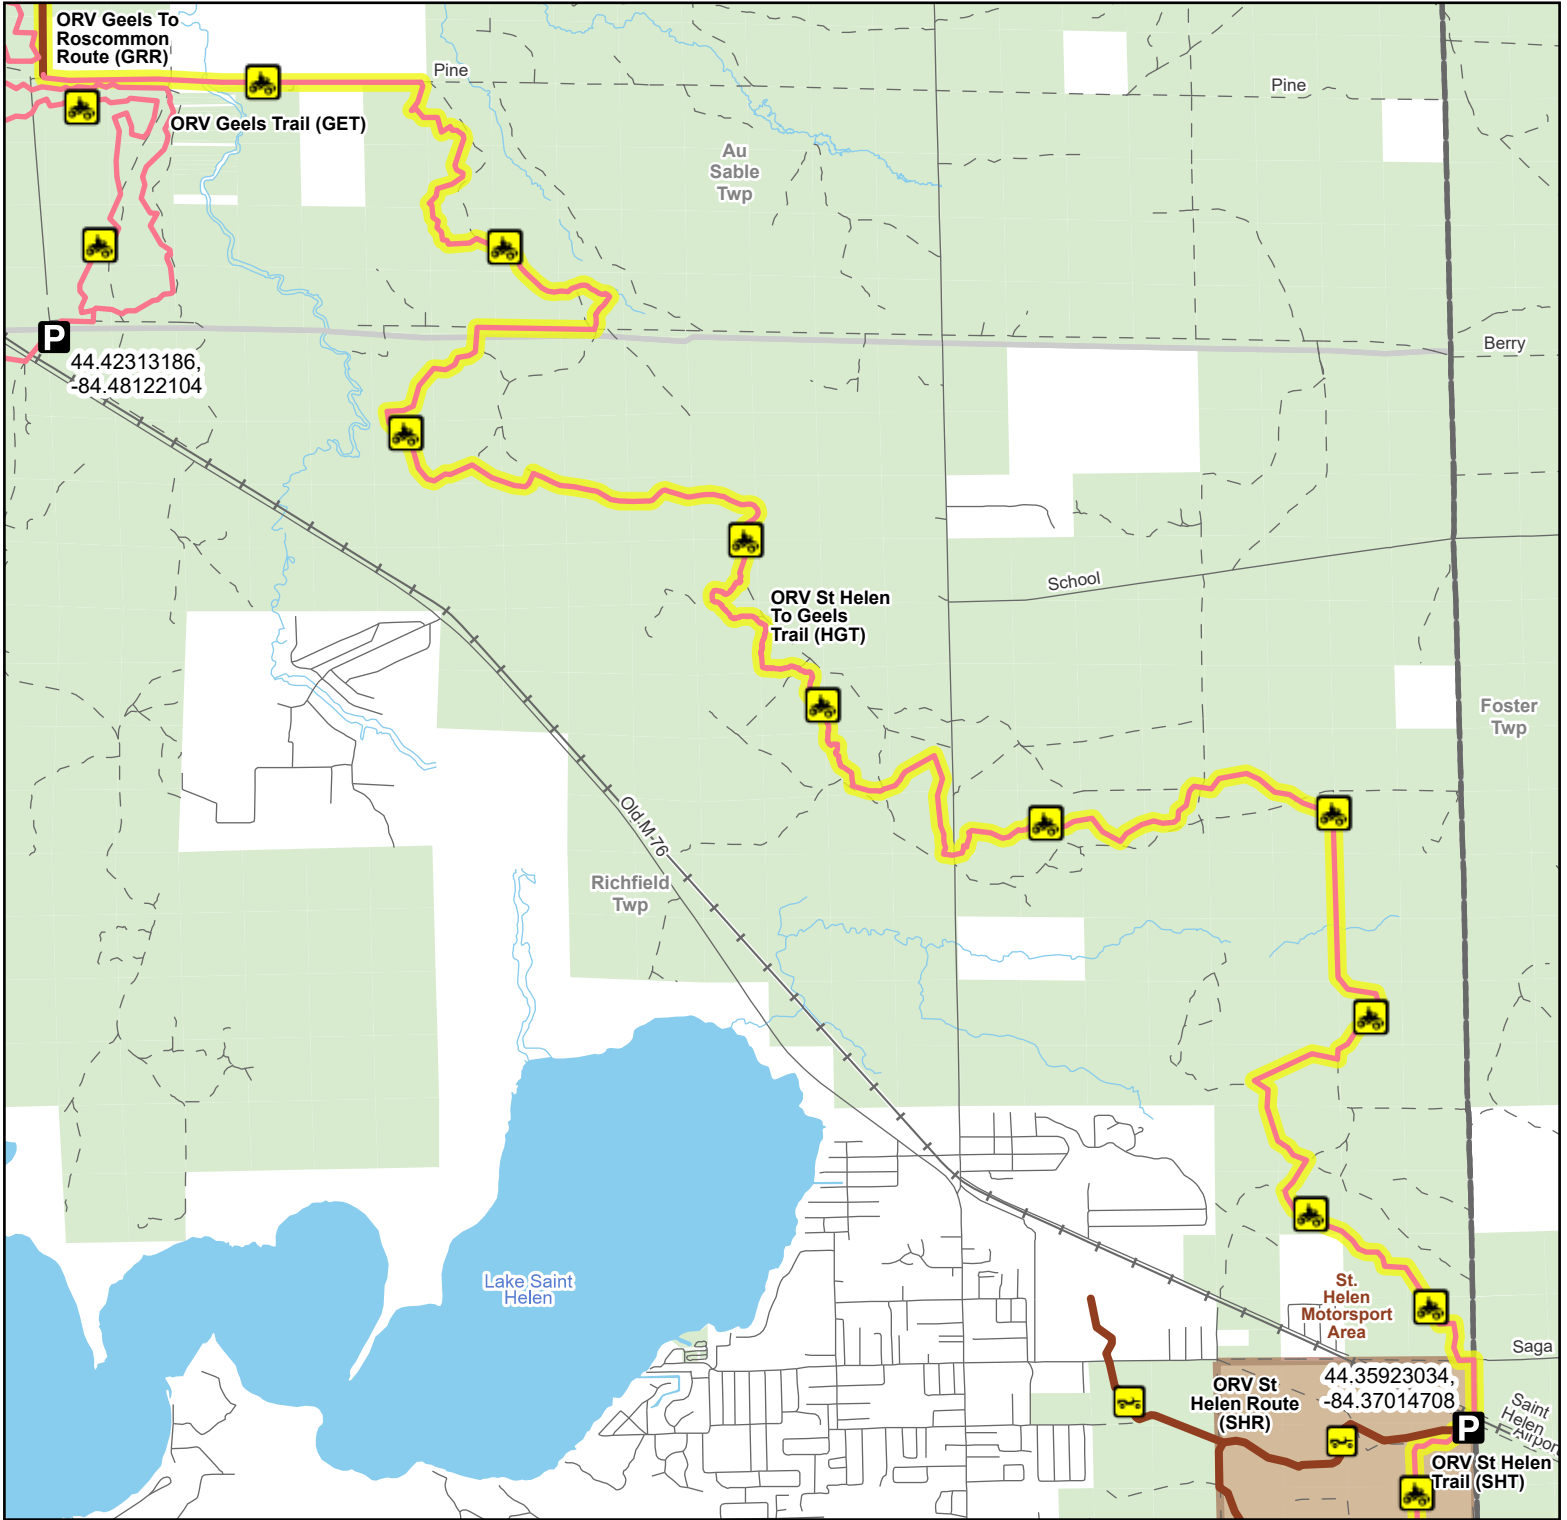

ORV St Helen To Geels Trail (HGT)

Roscommon County, Michigan

Advisory: Trails and Routes have two-way traffic.
Disclaimer: Trails shown on this map are an approximate representation of the trail system at the time of publication and may not reflect current ground conditions. Stay on signed trails only!

Parking Lot	ORV Route (72 Inch) ORVs of all sizes including off-road motorcycles. ORV license and trail permit required unless licensed by the Secretary of State.	Gravel or Dirt Road
ORV Route	Michigan Cross Country Cycle Trail MCCCT	Railroad
ORV Trail	Highway	Lakes And Rivers
ATV Trail (50 Inch) ORVs 50 inches in width or less including off-road motorcycles. ORV license and trail permit required.	Paved Road	ORV Scramble Area
		DNR-managed land
		Civil Township
		County

Description: ORV trail 14 miles.

Updated: 04/10/2026
If you need assistance with this map, please email DNR-Trails@michigan.gov.