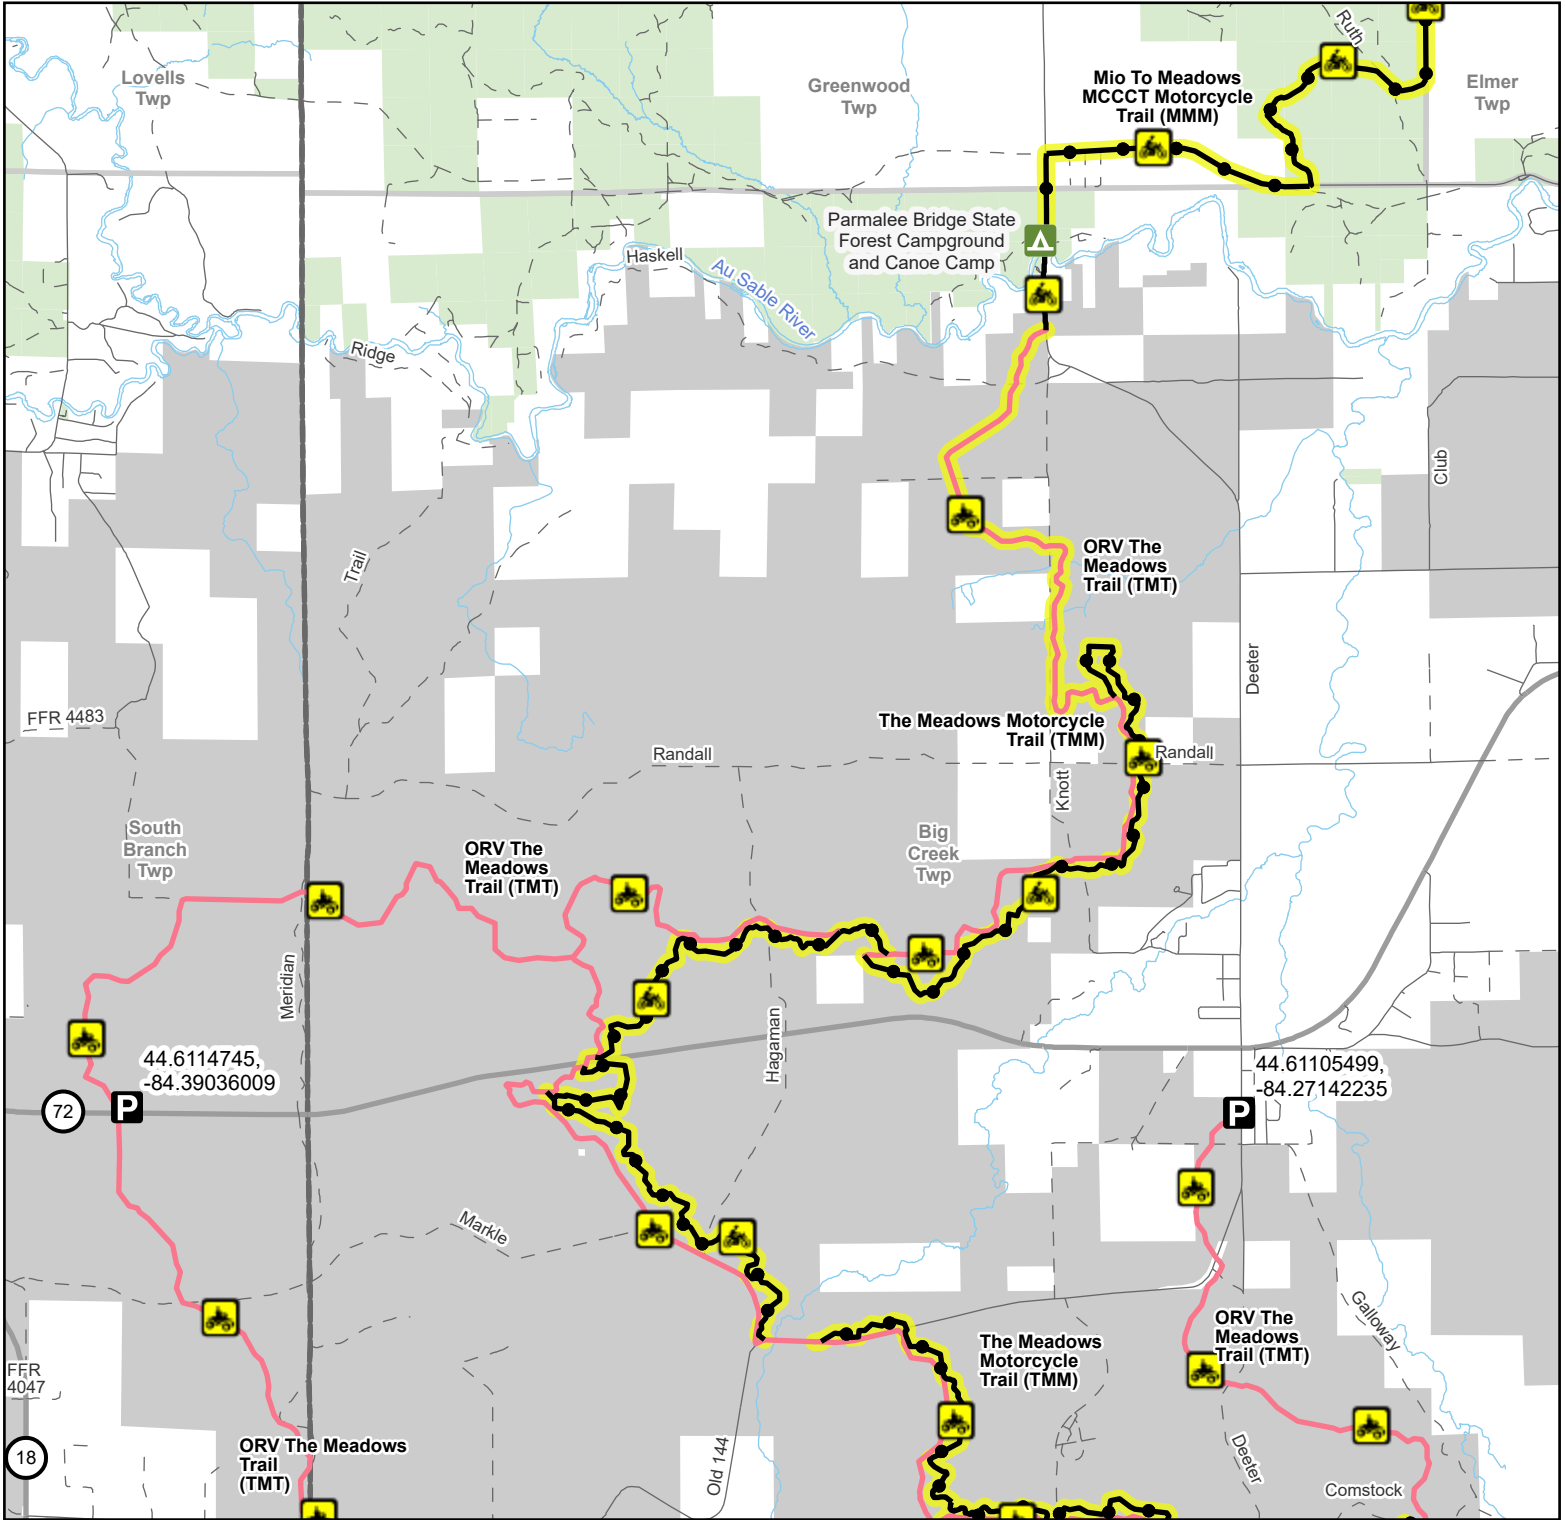

ORV The Meadows Trail (TMT) North

Oscoda & Crawford Counties, Michigan

Advisory: Trails and Routes have two-way traffic.
Disclaimer: Trails shown on this map are an approximate representation of the trail system at the time of publication and may not reflect current ground conditions. Stay on signed trails only!

- Parking Lot
- State Forest Campground
- Motorcycle
- ORV Trail
- DNR Motorcycle Trails 24 Inch Maximum Width
- ATV Trail (50 Inch) ORVs 50 inches in width or less including off-road motorcycles. ORV license and trail permit required.
- Michigan Cross Country Cycle Trail MCCCT
- Highway
- Paved Road
- Gravel or Dirt Road
- DNR-managed land
- Federally-managed land
- Civil Township
- County

Description:

Updated: 04/16/2026

If you need assistance with this map, please email DNR-Trails@michigan.gov.