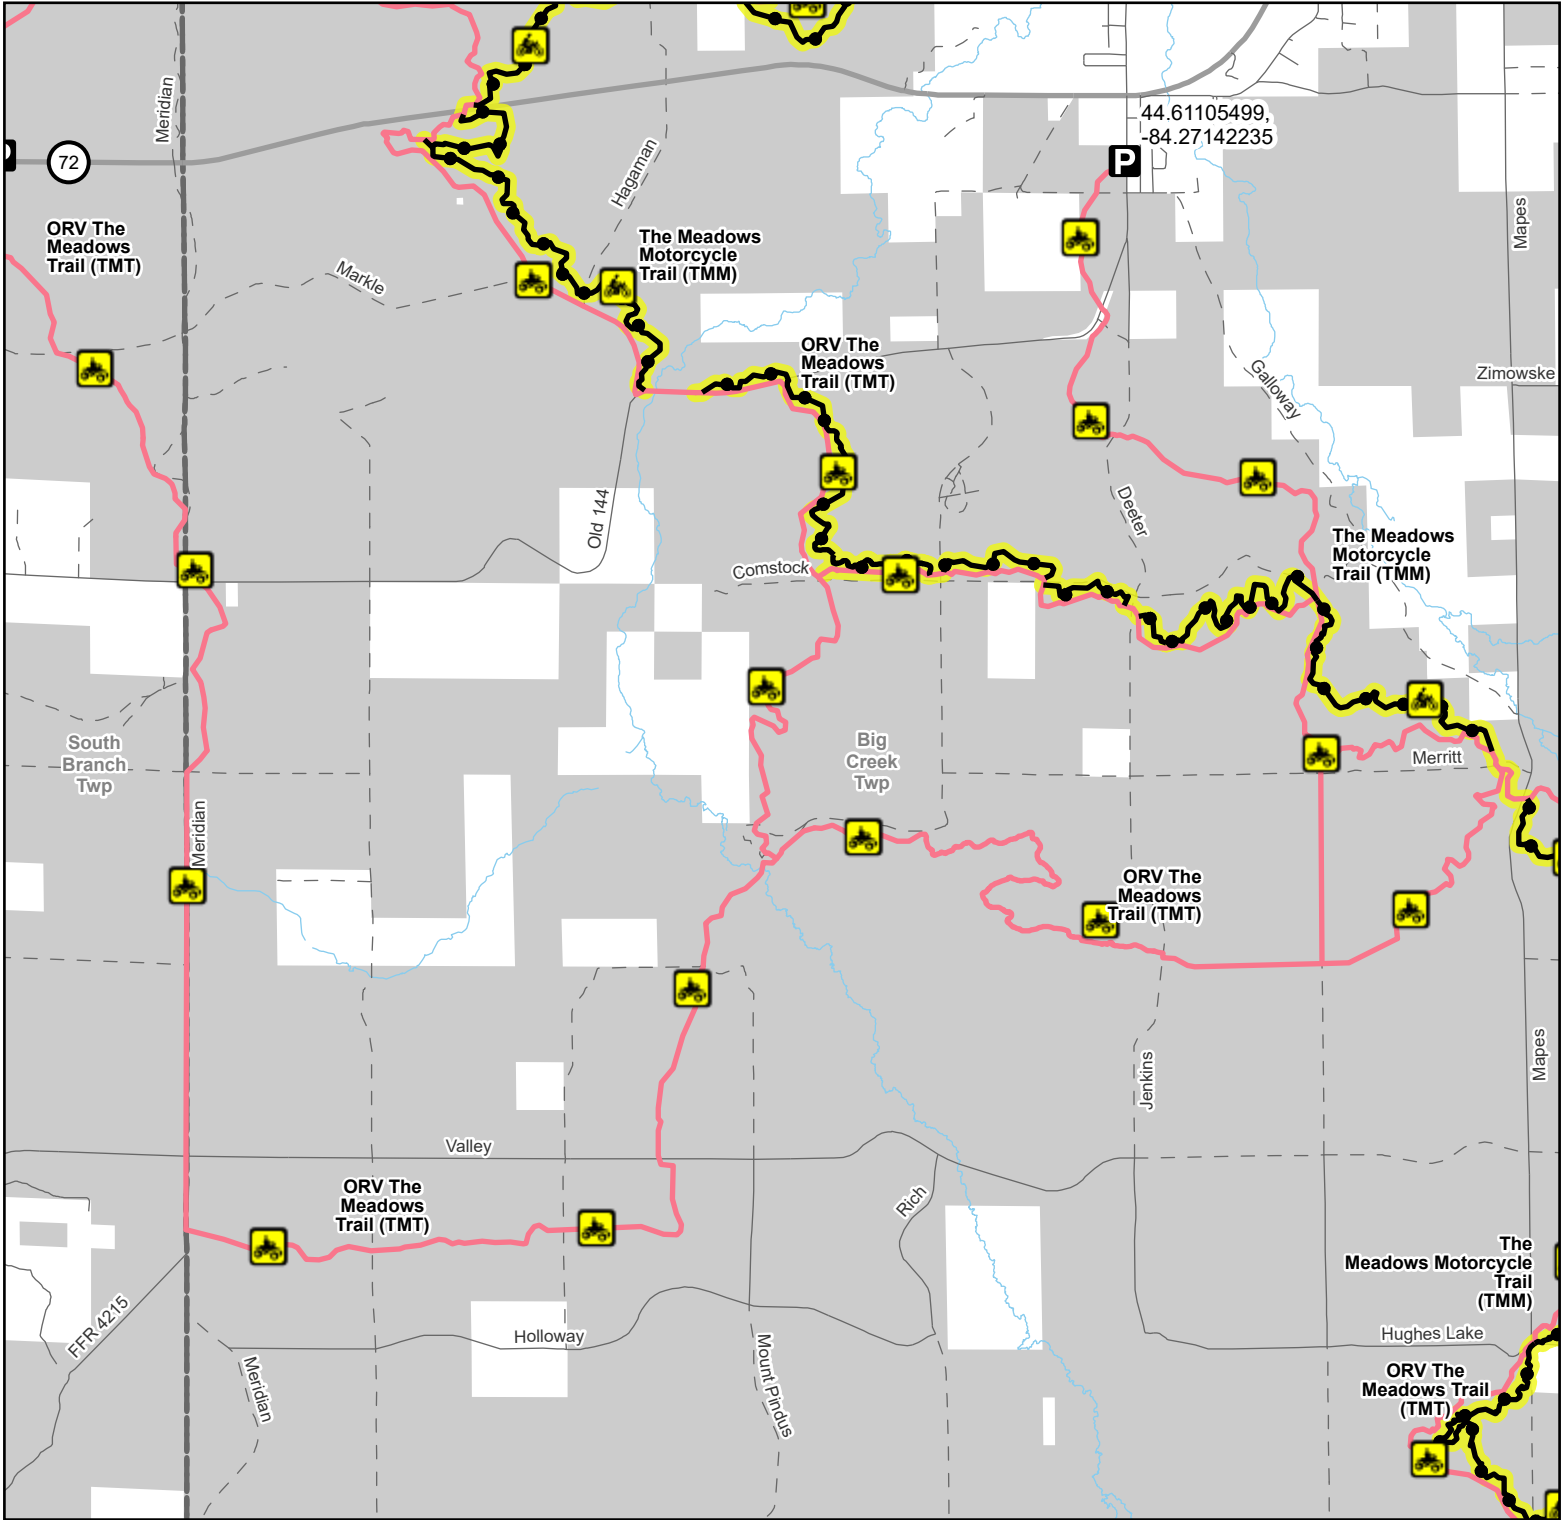

# ORV The Meadows Trail (TMT) West

Oscoda & Crawford Counties, Michigan

Advisory: Trails and Routes have two-way traffic.  
Disclaimer: Trails shown on this map are an approximate representation of the trail system at the time of publication and may not reflect current ground conditions. Stay on signed trails only!

- Parking Lot
- Motorcycle
- ORV Trail
- DNR Motorcycle Trails 24 Inch Maximum Width
- ATV Trail (50 Inch) ORVs 50 inches in width or less including off-road motorcycles. ORV license and trail permit required.
- Michigan Cross Country Cycle Trail MCCCT
- Highway
- Paved Road
- Gravel or Dirt Road
- Federally-managed land
- Civil Township
- County

Description:

Updated: 04/16/2026  
If you need assistance with this map, please email [DNR-Trails@michigan.gov](mailto:DNR-Trails@michigan.gov).