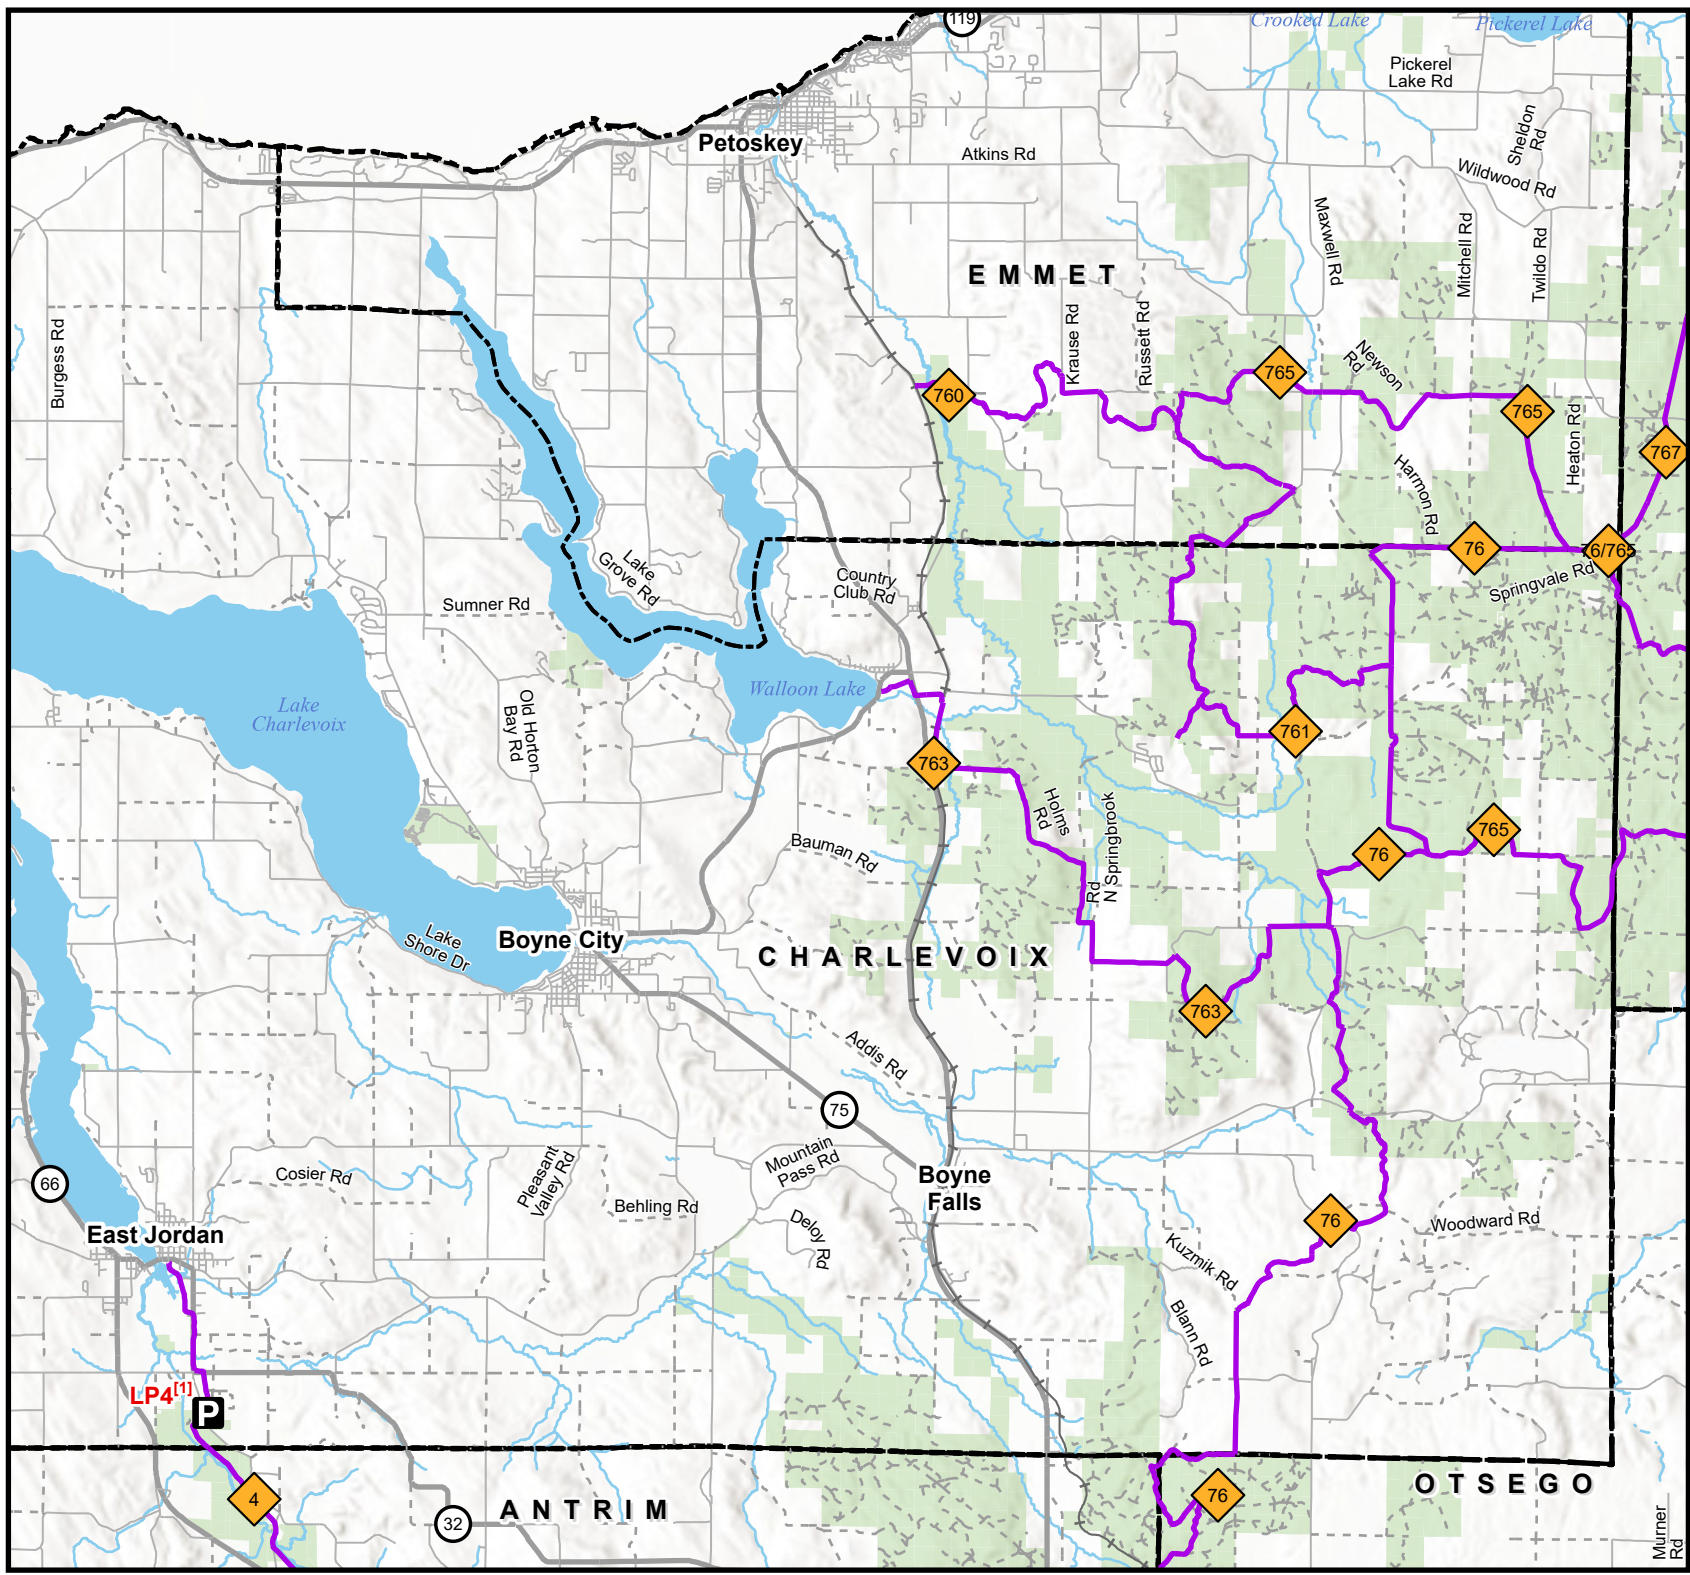

Snowmobile Trails Charlevoix County

Updated: 03/02/2026

0 1 2 Miles

- Parking Lot
- Snowmobile Trail
- Highway
- Paved Road
- Gravel or Dirt Road
- Railroad
- Lakes And Rivers
- DNR-managed land
- County boundary

Parking
LP4⁽¹⁾ East Jordan parking located south of M-32 on east side of Mt. Bliss Road North of intersection with Alba BAS

Mürner Rd