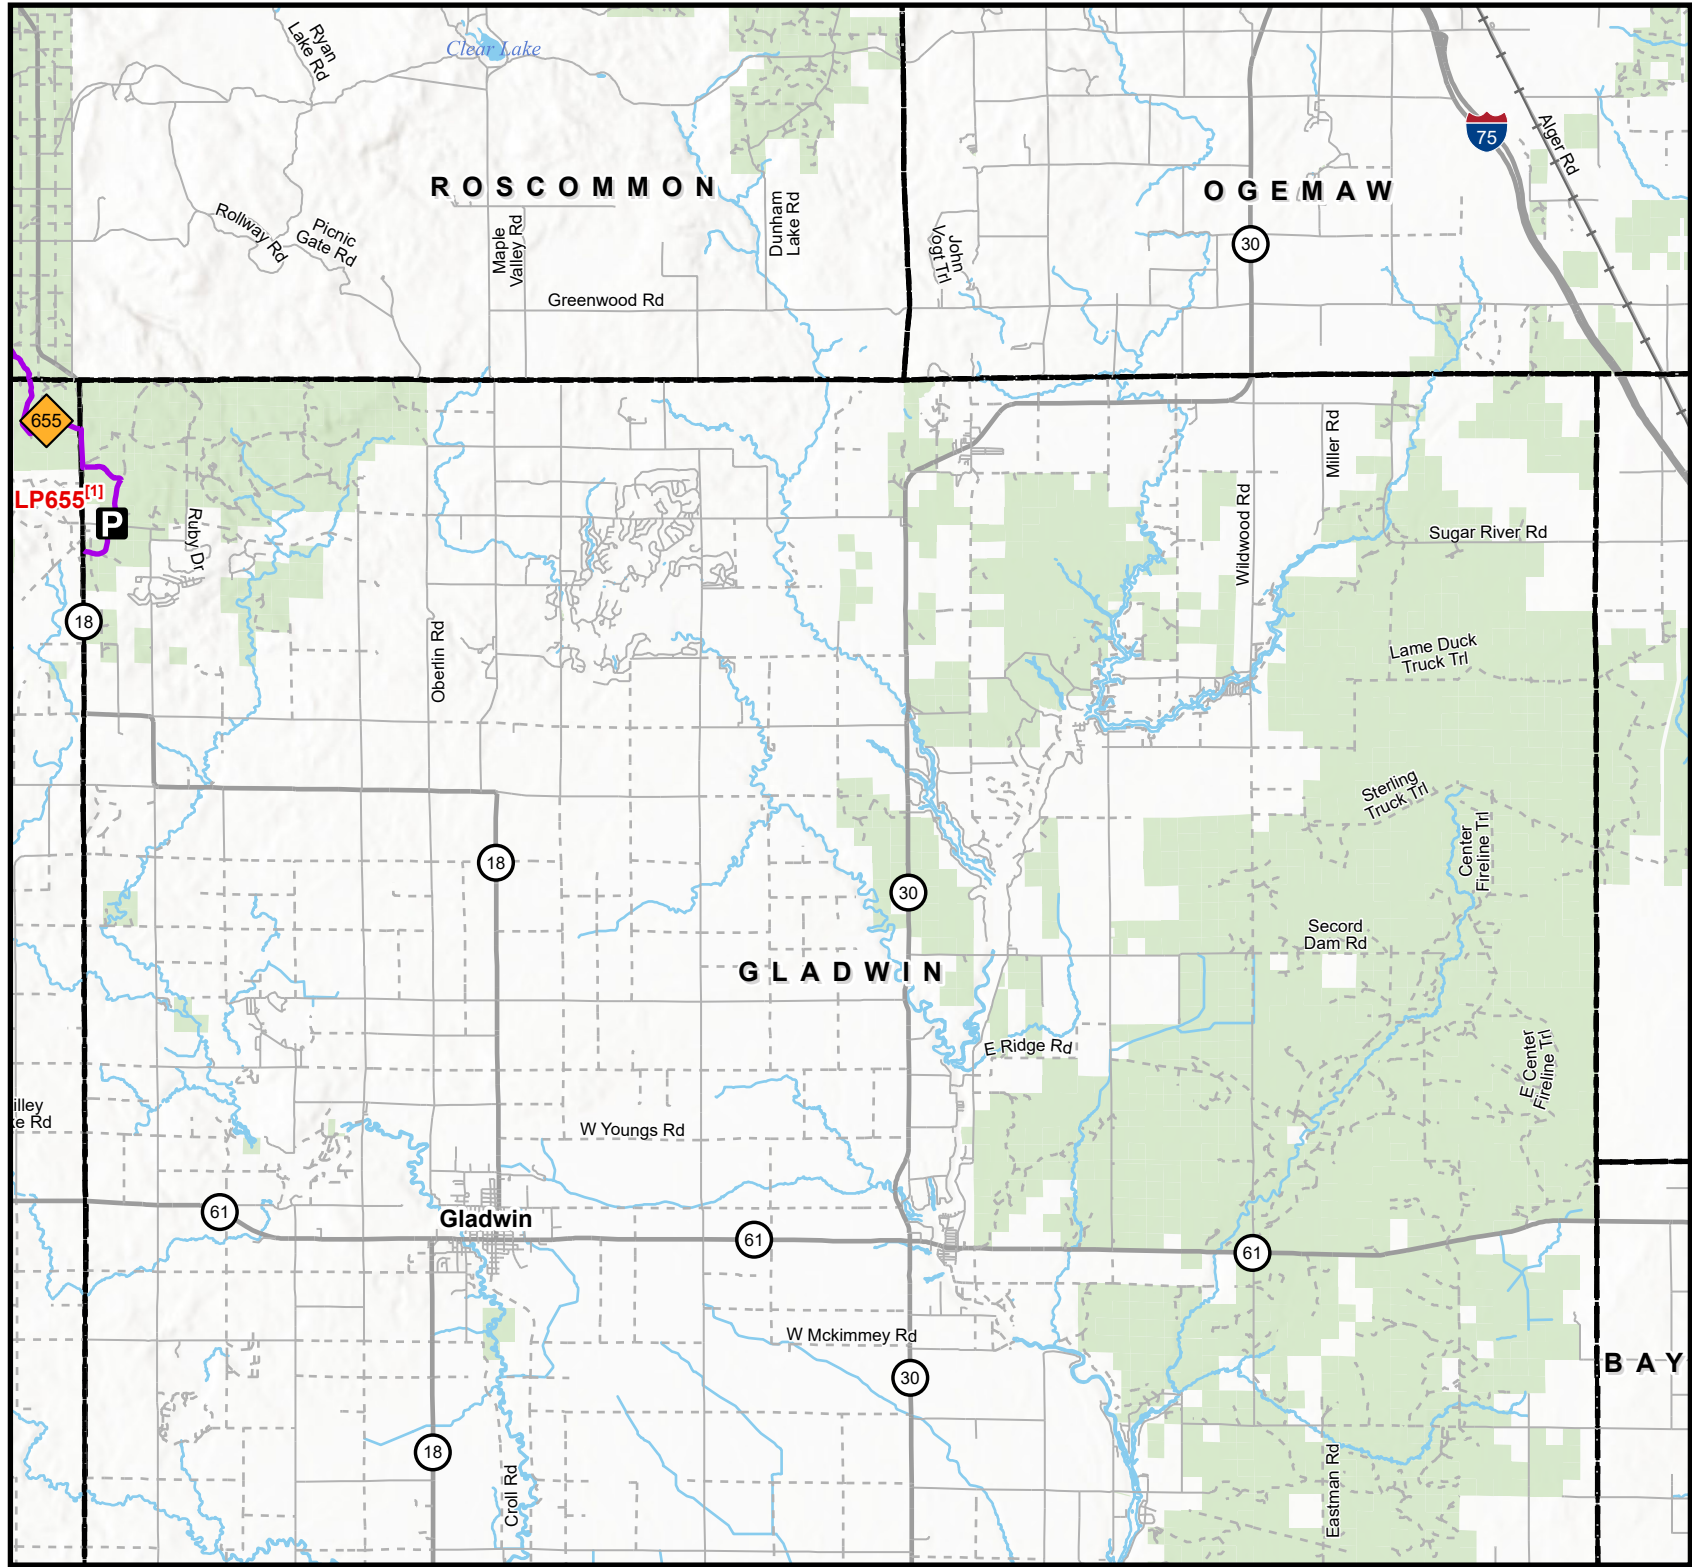

Snowmobile Trails Gladwin County

Updated: 03/02/2026

0 1 2 Miles

- Parking Lot
- Snowmobile Trail
- Highway
- Paved Road
- Gravel or Dirt Road
- Railroad
- Lakes And Rivers
- DNR-managed land
- County boundary

Parking

LP655⁽¹⁾ Northside Meredith Grade Rd, West of Int. with Adams Rd

RIDE RIGHT

Michigan.gov/Snowmobiling

BAY