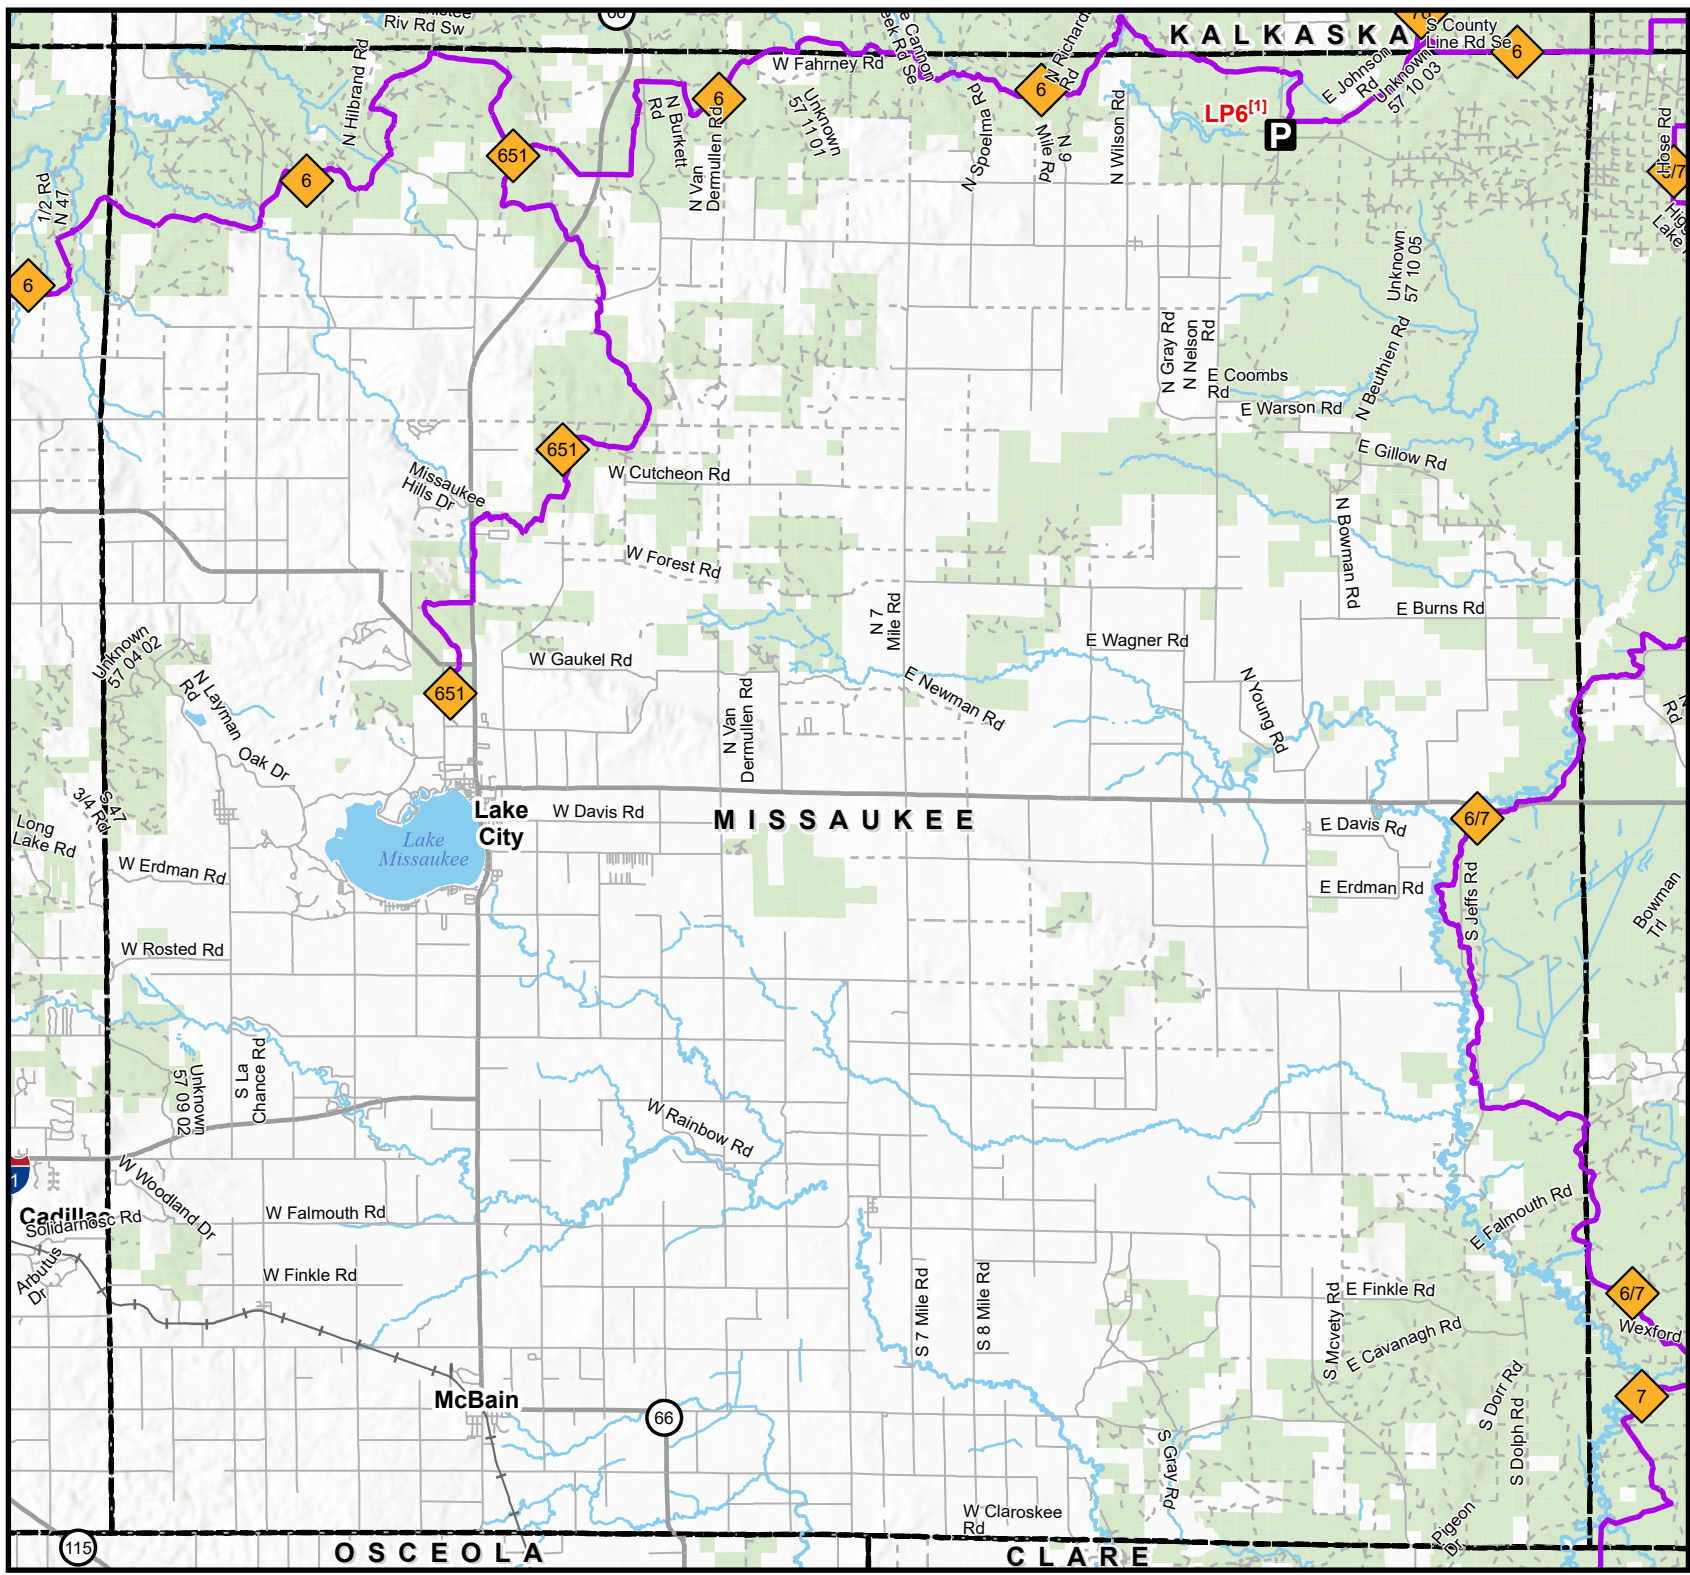

Snowmobile Trails

Missaukee County

Updated: 03/02/2026

0 1 2 Miles

- Parking Lot
- Snowmobile Trail
- Highway
- Paved Road
- Gravel or Dirt Road
- Railroad
- Lakes And Rivers
- DNR-managed land
- County boundary

Parking
LP6^[1] NE of Int of East Oil Well Rd and North 13 Mile Rd

115

OSCEOLA

CLARE

KALKASKA

County Line Rd Se