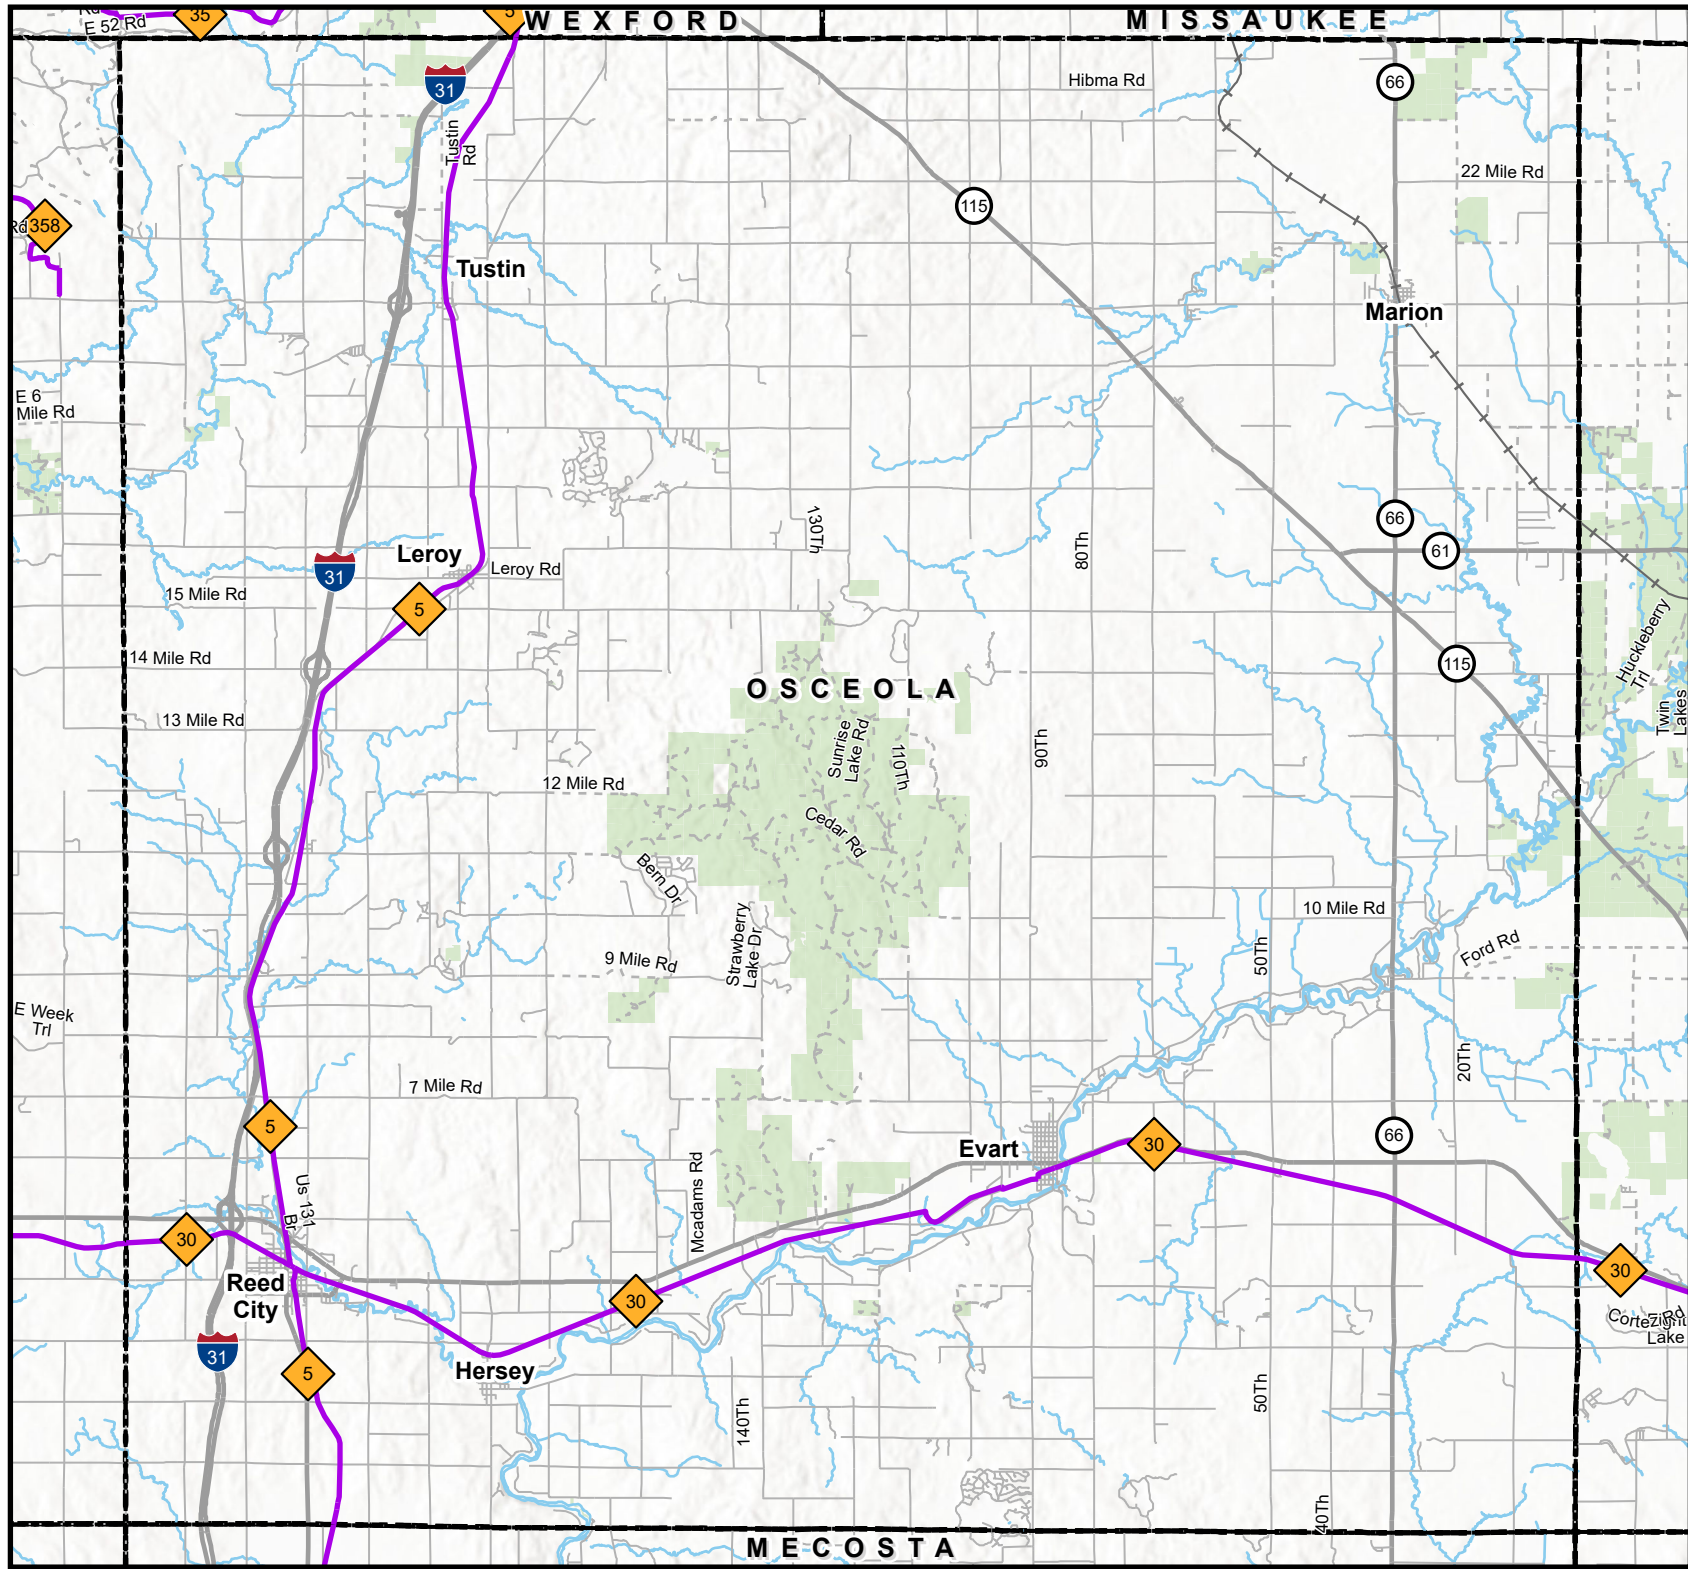

# Snowmobile Trails Osceola County

Updated: 03/02/2026

0 1 2 Miles

-  Snowmobile Trail
-  Highway
-  Paved Road
-  Gravel or Dirt Road
-  Railroad
-  DNR-managed land
-  County boundary

Parking

# RIDE RIGHT

[Michigan.gov/Snowmobiling](http://Michigan.gov/Snowmobiling)

MECOSTA