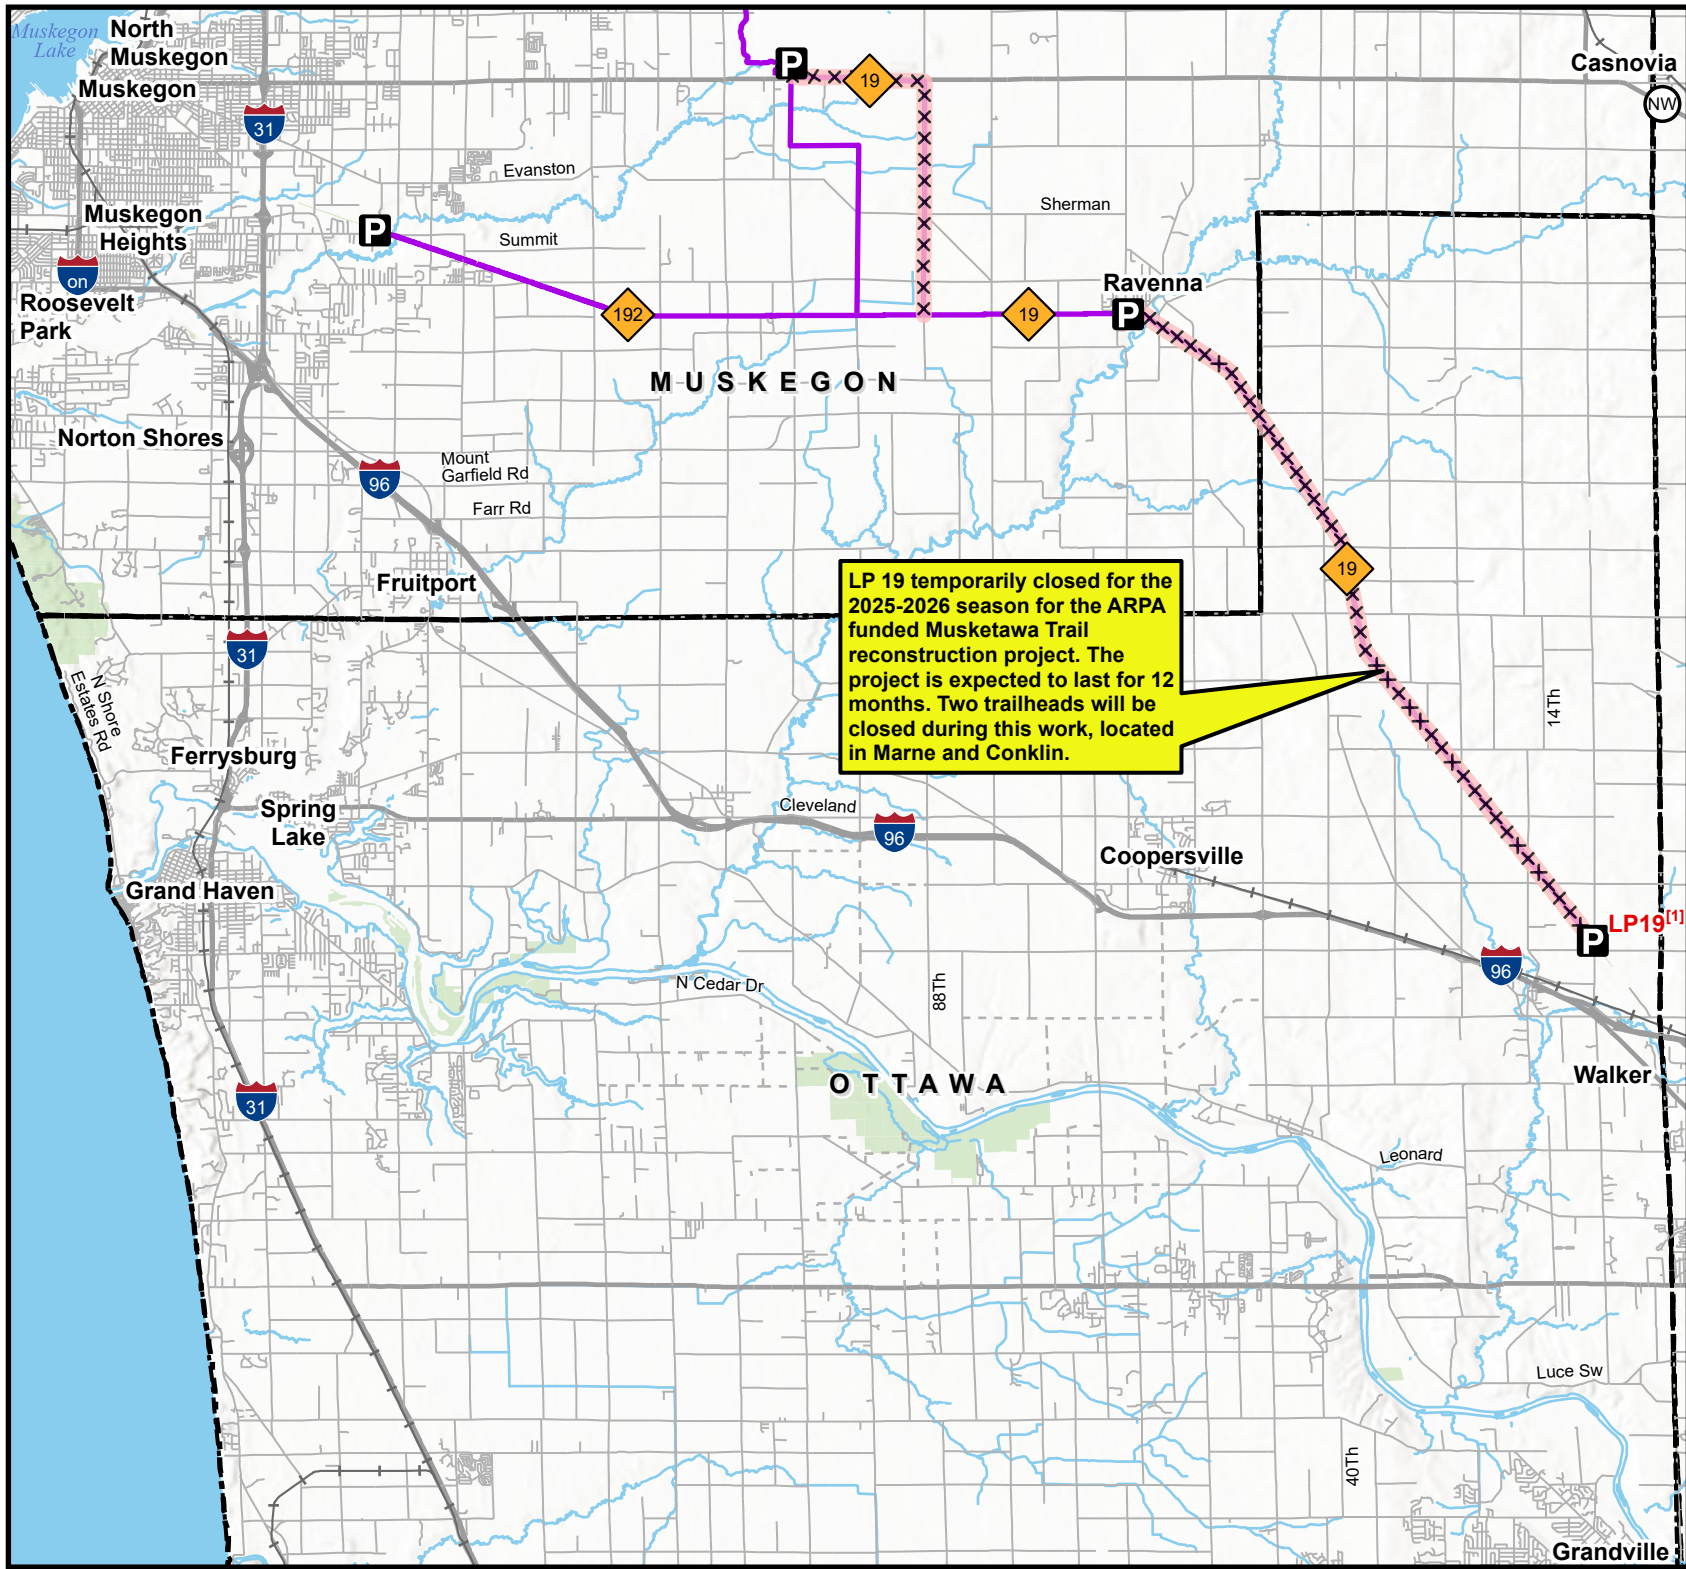

Snowmobile Trails Ottawa County

Updated: 03/02/2026

0 1 2 Miles

- P** Parking Lot
- XX Snowmobile Trail Temporary Closure
- Snowmobile Trail
- Highway
- Paved Road
- - - Gravel or Dirt Road
- + Railroad
- Lakes And Rivers
- DNR-managed land
- County boundary

Parking
LP19⁽¹⁾ West Side of 8th Ave, North of Int with Garfield St

LP 19 temporarily closed for the 2025-2026 season for the ARPA funded Musketawa Trail reconstruction project. The project is expected to last for 12 months. Two trailheads will be closed during this work, located in Marne and Conklin.

Muskegon

Muskegon Heights

Roosevelt Park

Norton Shores

Ferrysburg

Spring Lake

Grand Haven

Fruitport

Mount Garfield Rd

Farr Rd

Cleveland

Coopersville

Walker

Leonard

Luce Sw

Grandville