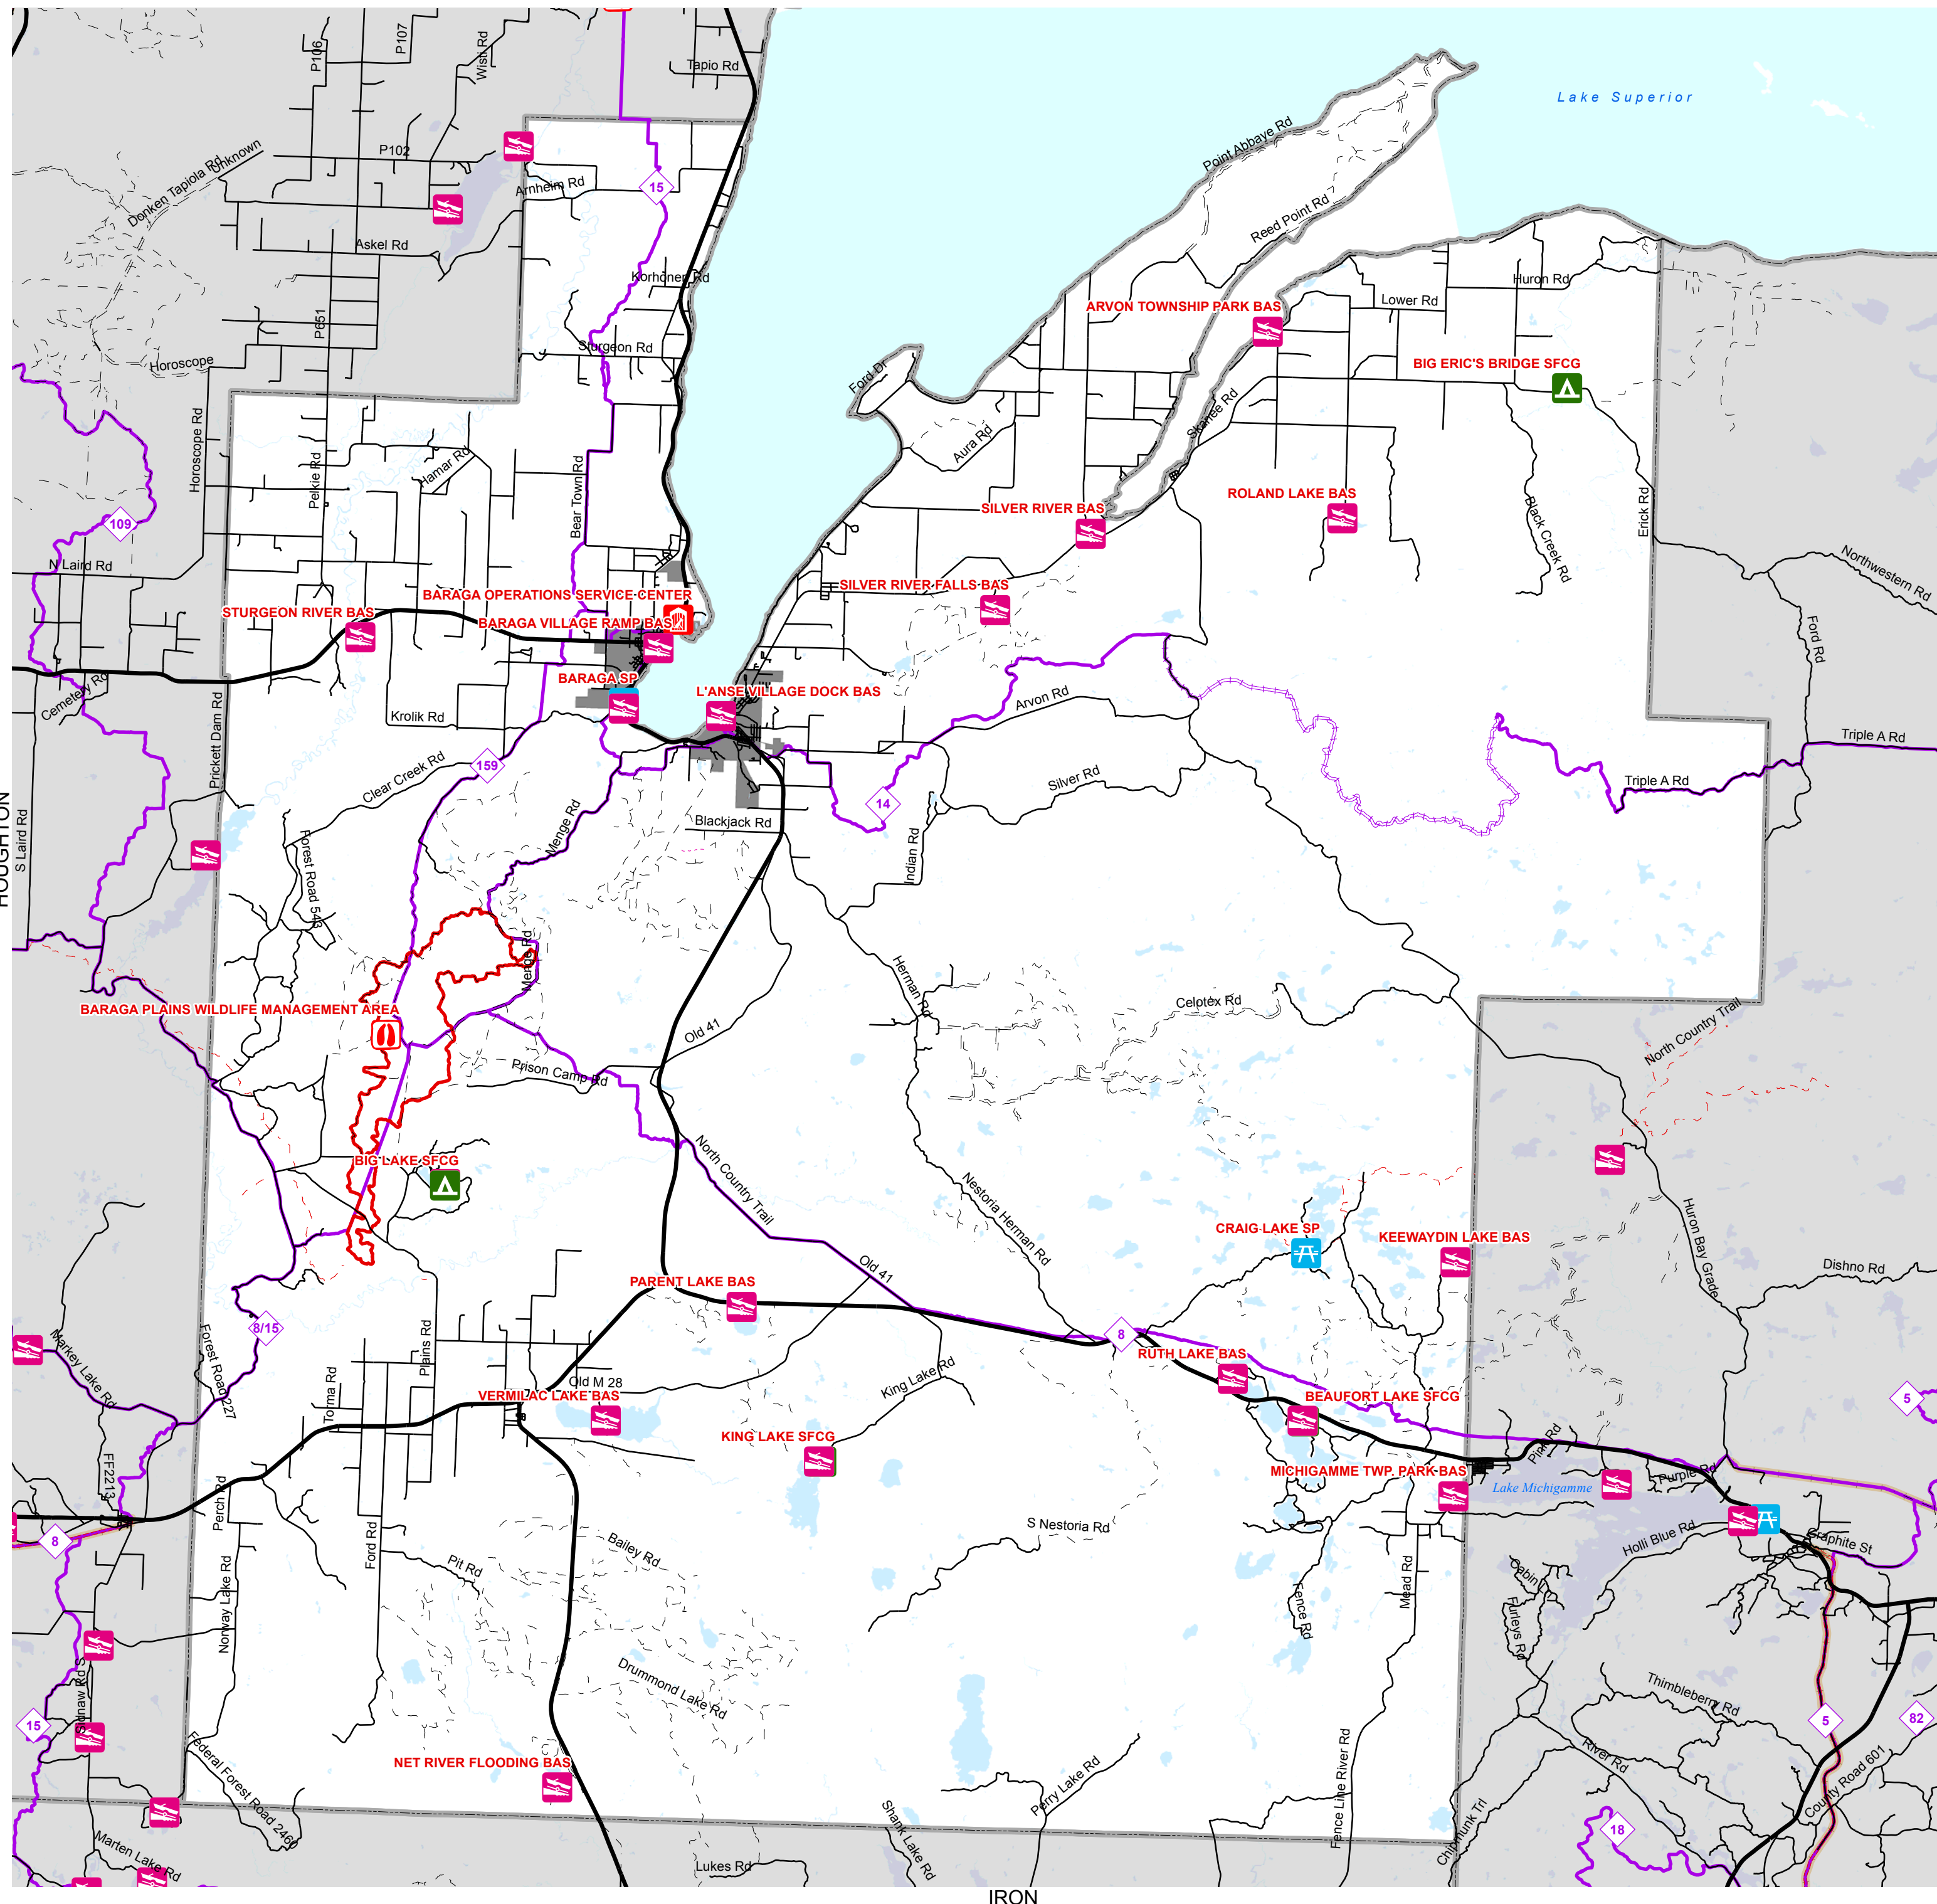

BARAGA COUNTY FACILITIES

DNR/DEQ Facilities

Updated: 11/15/2011

Map Note:

Click the facility icons on the map to show Bing Map. Click on the listing below for the facilities web site.

Prepared by: DNR/FMD/RAU

List of Facilities

- ARVON TOWNSHIP PARK BAS
- BARAGA OPERATIONS SERVICE CENTER
- BARAGA PLAINS WILDLIFE MANAGEMENT AREA
- BARAGA SP
- BARAGA SP BAS
- BARAGA VILLAGE RAMP BAS
- BEAUFORT LAKE SFCG
- BEAUFORT LAKE SFCG BAS
- BIG ERIC'S BRIDGE SFCG
- BIG LAKE SFCG
- BIG LAKE SFCG BAS
- CRAIG LAKE SP
- KEEWAYDIN LAKE BAS
- KING LAKE SFCG
- KING LAKE SFCG BAS
- L'ANSE VILLAGE DOCK BAS
- MICHIGAMME TWP. PARK BAS
- NET RIVER FLOODING BAS
- PARENT LAKE BAS
- ROLAND LAKE BAS
- RUTH LAKE BAS
- SILVER RIVER BAS
- SILVER RIVER FALLS BAS
- STURGEON RIVER BAS
- VERMILAC LAKE BAS

- ### DNR Designated Trails
- ATV Trail
 - MCCCT Trails
 - Motorcycle-DNR Sticker
 - Motorcycle-Secretary of State License
 - Non-Motorized Trails
 - ORV Route
 - Rail to Trails
 - Snowmobile Trail

HOUGHTON