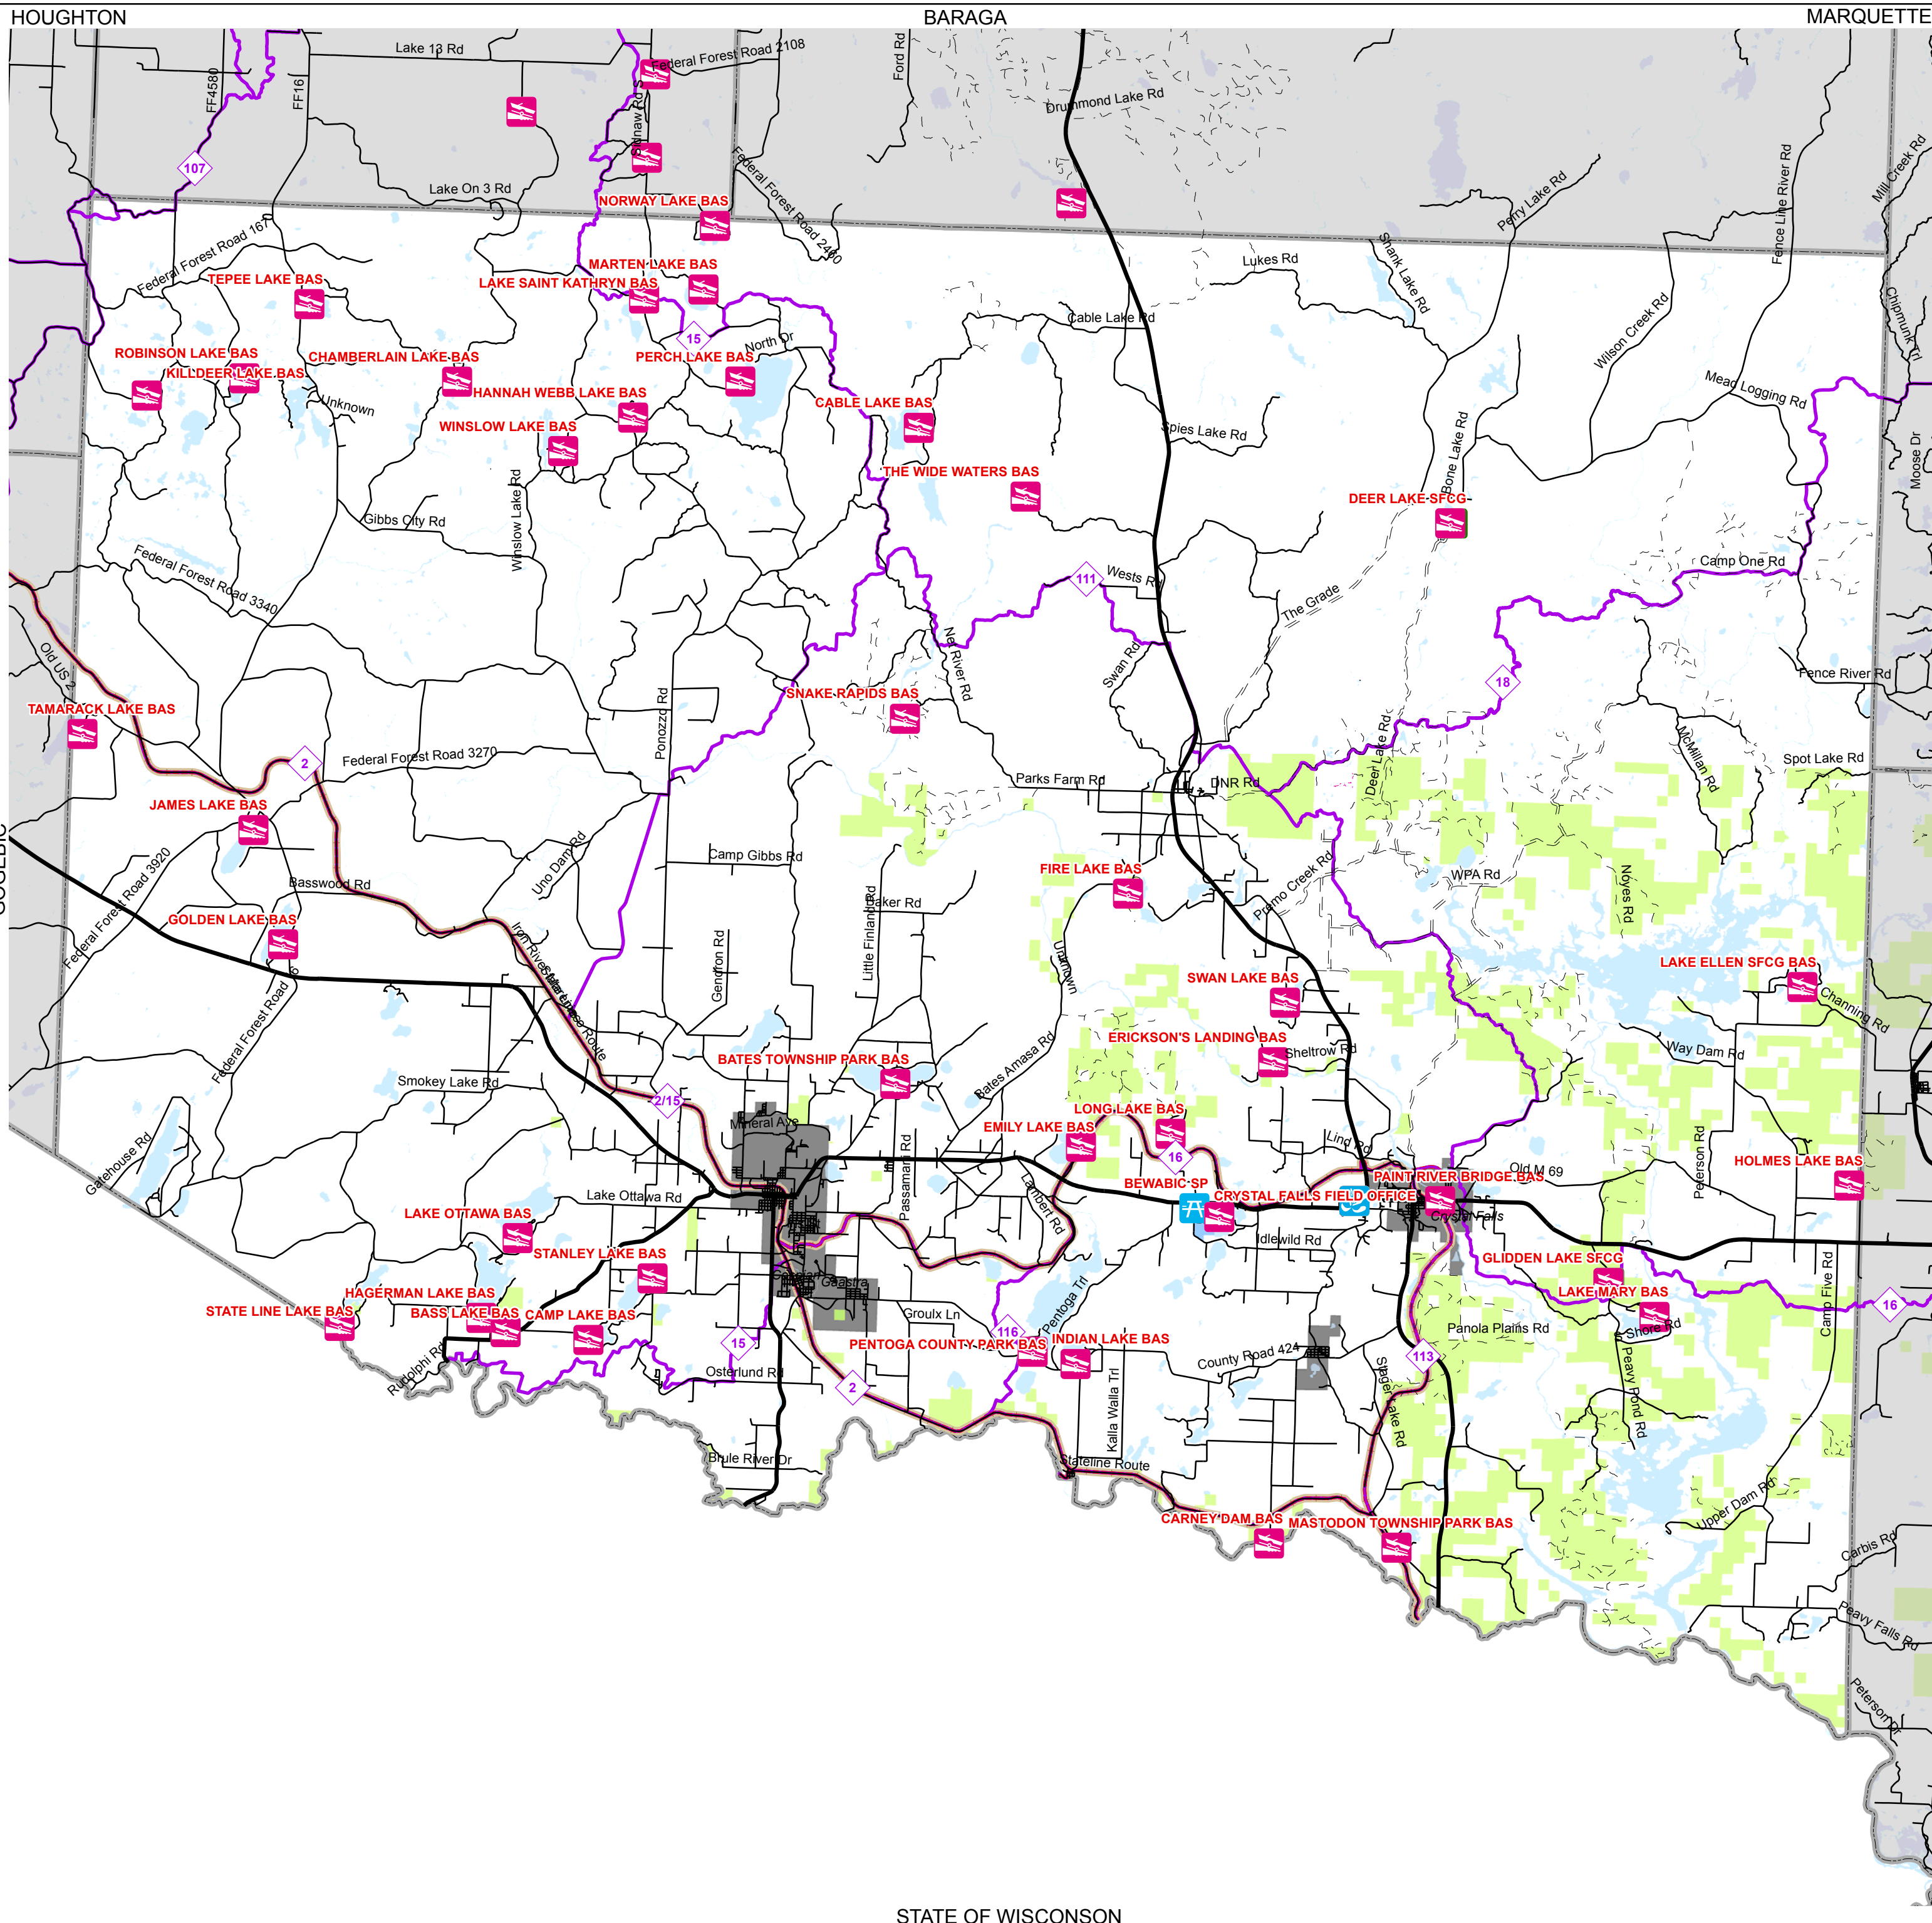

IRON COUNTY FACILITIES

DNR/DEQ Facilities

- AIR QUALITY OFFICE
- BOAT ACCESS SITE
- ERMD OFFICE
- FISHERIES OFFICE
- FMD OFFICE
- HARBOR
- HISTORIC SITE
- LAW ENFORCEMENT OFFICE
- LOCK
- MUSEUM
- PARK OFFICE
- REMEDIATION OFFICE
- SCENIC SITE
- STATE FOREST CAMPGROUND
- STATE GAME AREA
- STATE PARK
- WATER RESOURCE OFFICE
- WILDLIFE OFFICE
- VISITOR CENTER
- STATE FOREST
- STATE PARK
- STATE GAME AREA

Updated: 11/17/2011

Map Note:
Click the facility icons on the map to show Bing Map. Click on the listing below for the facilities web site.

Prepared by: DNR/FMD/RAU

List of Facilities

- BASS LAKE BAS
- BATES TOWNSHIP PARK BAS
- BEWABIC SP
- BEWABIC SP BAS
- CABLE LAKE BAS
- CAMP LAKE BAS
- CARNEY DAM BAS
- CHAMBERLAIN LAKE BAS
- CRYSTAL FALLS DISTRICT OFFICE
- CRYSTAL FALLS FIELD OFFICE
- DEER LAKE SFCG
- DEER LAKE SFCG BAS
- EMILY LAKE BAS
- ERICKSON'S LANDING BAS
- FIRE LAKE BAS
- GLIDDEN LAKE SFCG
- GLIDDEN LAKE SFCG BAS
- GOLDEN LAKE BAS
- HAGERMAN LAKE BAS
- HANNAH WEBB LAKE BAS
- HOLMES LAKE BAS
- INDIAN LAKE BAS
- JAMES LAKE BAS
- KILLDEER LAKE BAS
- LAKE ELLEN SFCG BAS
- LAKE MARY BAS
- LAKE OTTAWA BAS
- LAKE SAINT KATHRYN BAS
- LONG LAKE BAS
- MARTEN LAKE BAS
- MASTODON TOWNSHIP PARK BAS
- NORWAY LAKE BAS
- PAINT RIVER BRIDGE BAS
- PENTOGA COUNTY PARK BAS
- PERCH LAKE BAS
- ROBINSON LAKE BAS
- SNAKE RAPIDS BAS

- DNR Designated Trails**
- ATV Trail
 - MCCCT Trails
 - Motorcycle-DNR Sticker
 - Motorcycle-Secretary of State License
 - Non-Motorized Trails
 - ORV Route
 - Rail to Trails
 - Snowmobile Trail

- STANLEY LAKE BAS
- STATE LINE LAKE BAS
- SWAN LAKE BAS
- TAMARACK LAKE BAS
- TEPEE LAKE BAS
- THE WIDE WATERS BAS
- WINSLOW LAKE BAS