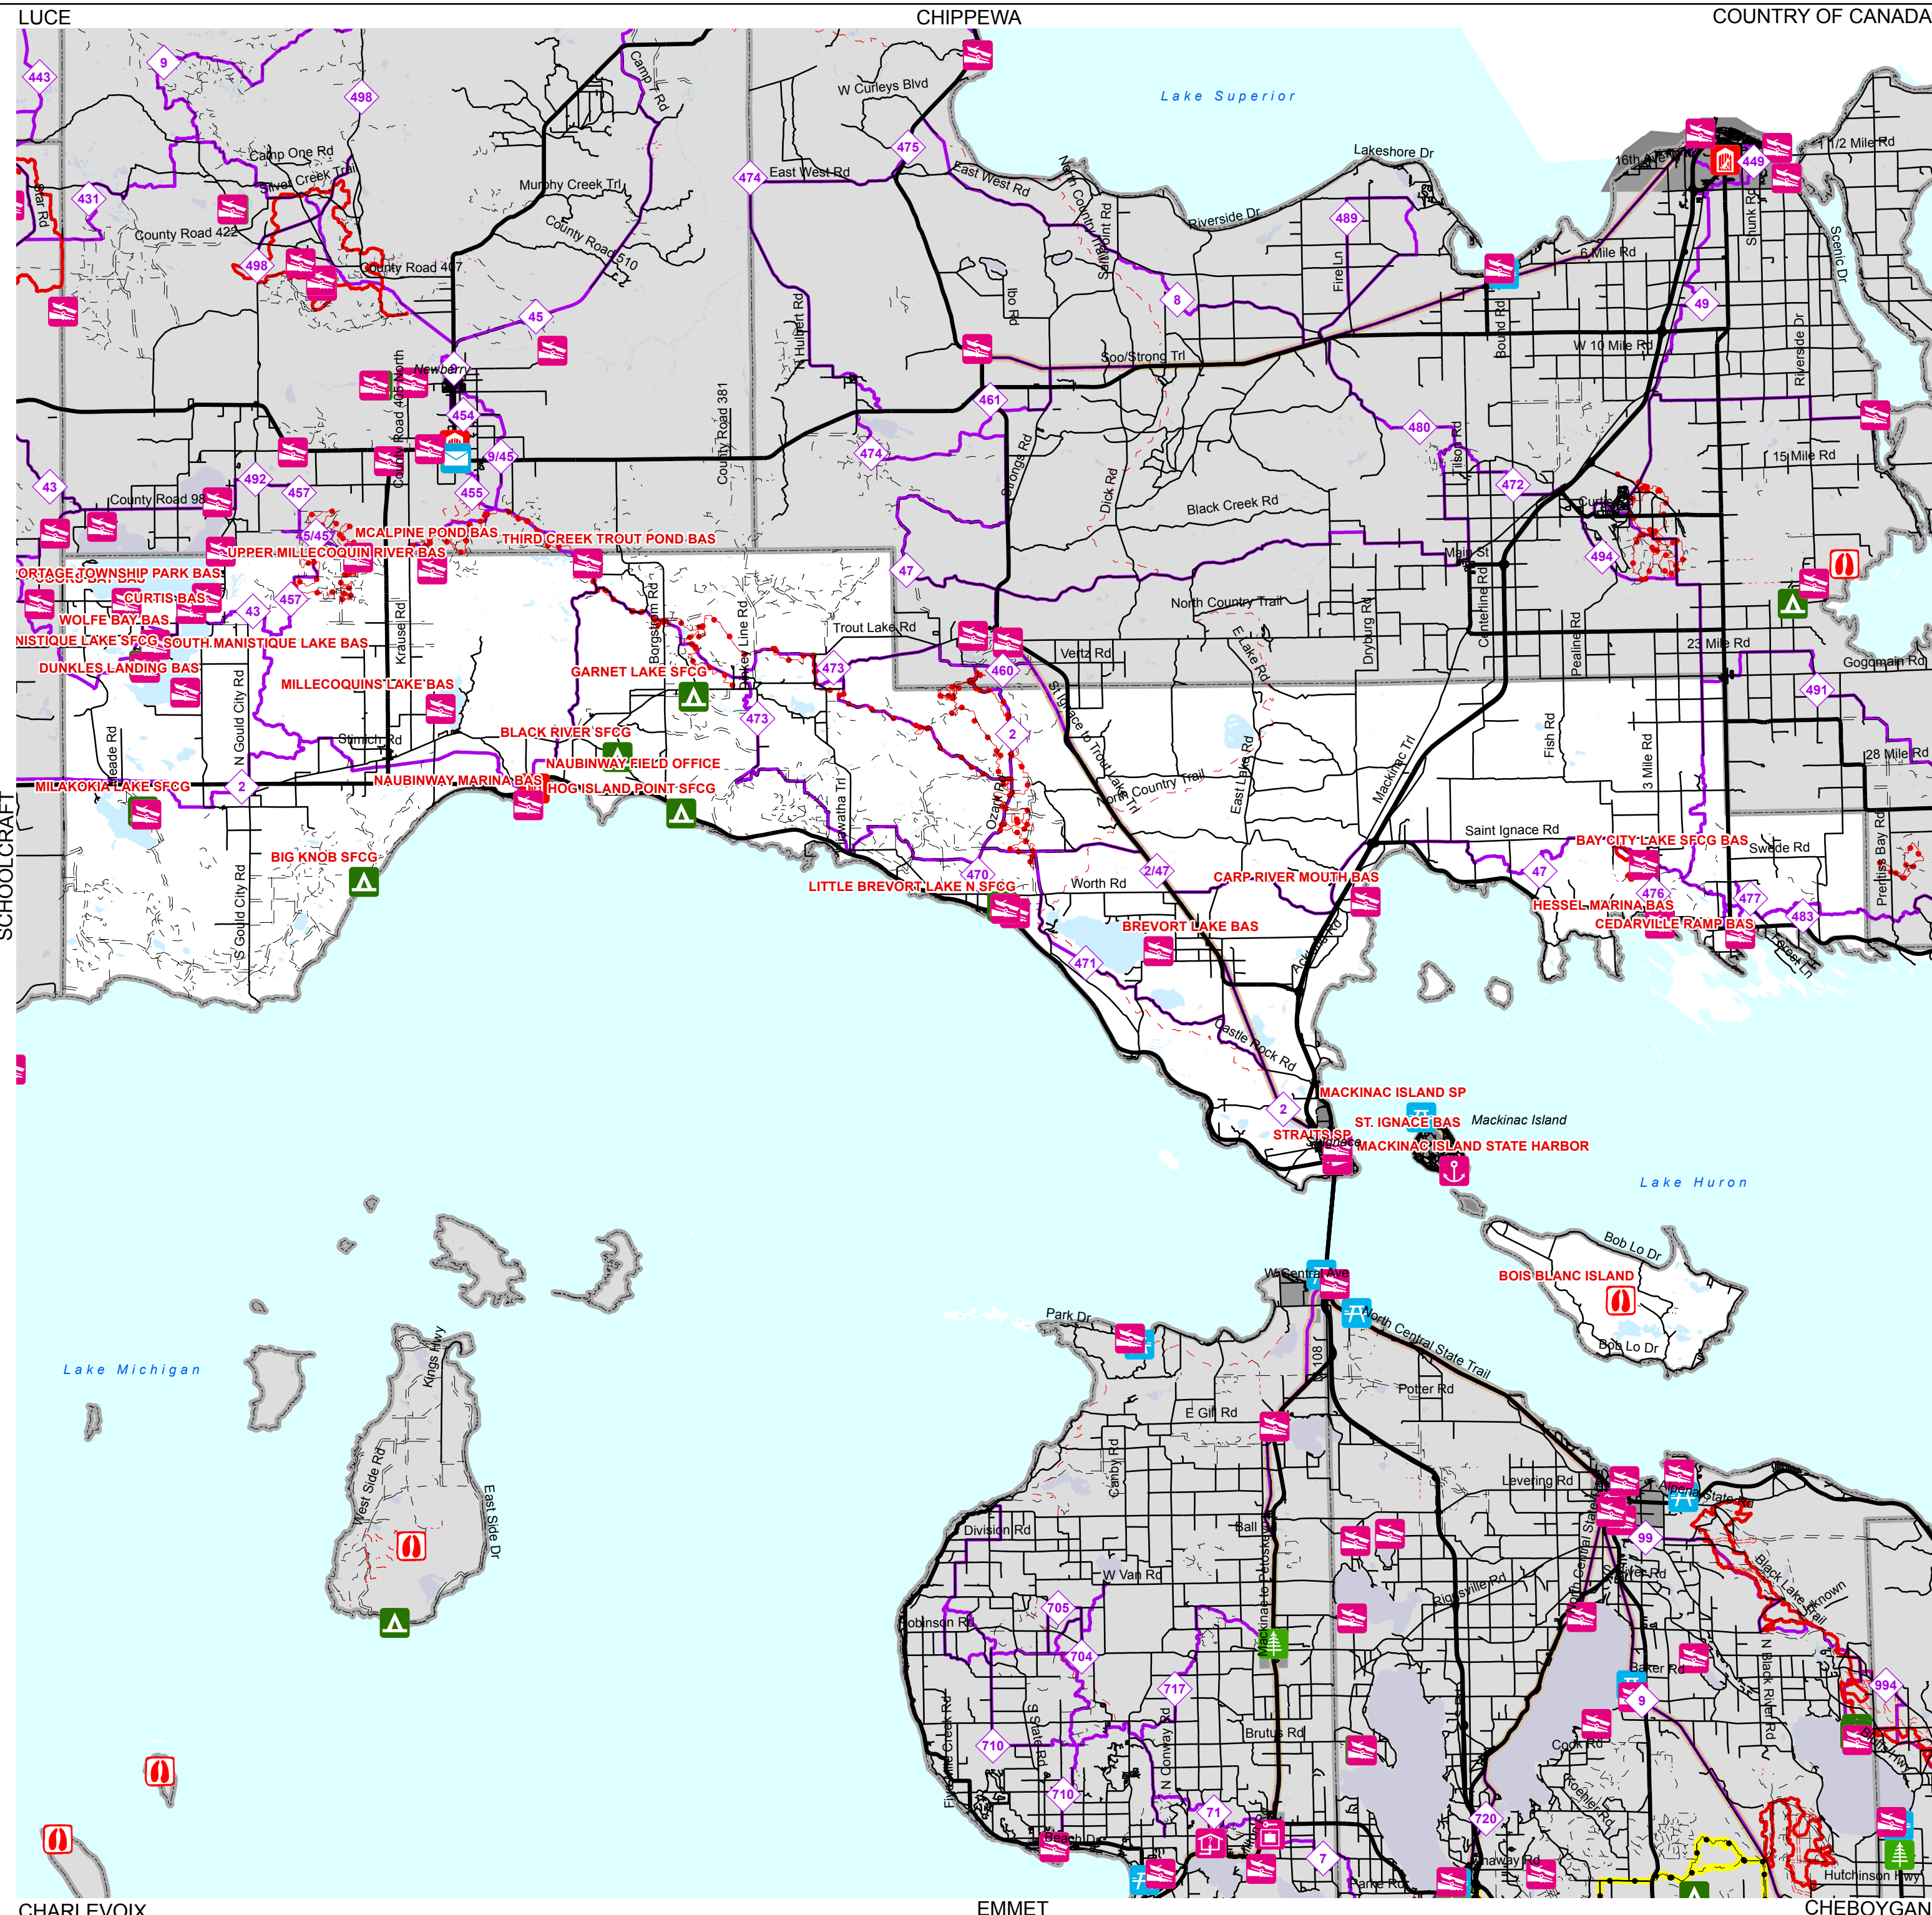

## DNR/DEQ Facilities

Updated: 11/15/2011

**Map Note:**  
Click the facility icons on the map to show Bing Map. Click on the listing below for the facilities web site.

Prepared by: DNR/FMD/RAU

## List of Facilities

- BAY CITY LAKE SFCG BAS
- BIG KNOB SFCG
- BLACK RIVER SFCG
- BOIS BLANC ISLAND
- BREVORT LAKE BAS
- CARP RIVER MOUTH BAS
- CEDARVILLE RAMP BAS
- COOKS BAY BAS
- CURTIS BAS
- DUNKLES LANDING BAS
- FATHER MARQUETTE NATIONAL MEMORIAL
- GARNET LAKE SFCG
- HESSEL MARINA BAS
- HOG ISLAND POINT SFCG
- LITTLE BREVORT LAKE N SFCG
- LITTLE BREVORT LAKE N SFCG BAS
- MACKINAC ISLAND SP
- MACKINAC ISLAND STATE HARBOR
- MCALPINE POND BAS
- MILAKOKIA LAKE SFCG
- MILAKOKIA LAKE SFCG BAS
- MILLECOQUINS LAKE BAS
- NAUBINWAY FIELD OFFICE
- NAUBINWAY MARINA BAS
- PORTAGE TOWNSHIP PARK BAS
- SOUTH MANISTIQUE LAKE BAS
- SOUTH MANISTIQUE LAKE SFCG
- ST. IGNACE BAS
- STRAITS SP
- THIRD CREEK TROUT POND BAS
- UPPER MILLECOQUIN RIVER BAS
- WOLFE BAY BAS

- DNR Designated Trails**
- ATV Trail
  - MCCCT Trails
  - Motorcycle-DNR Sticker
  - Motorcycle-Secretary of State License
  - Non-Motorized Trails
  - ORV Route
  - Rail to Trails
  - Snowmobile Trail