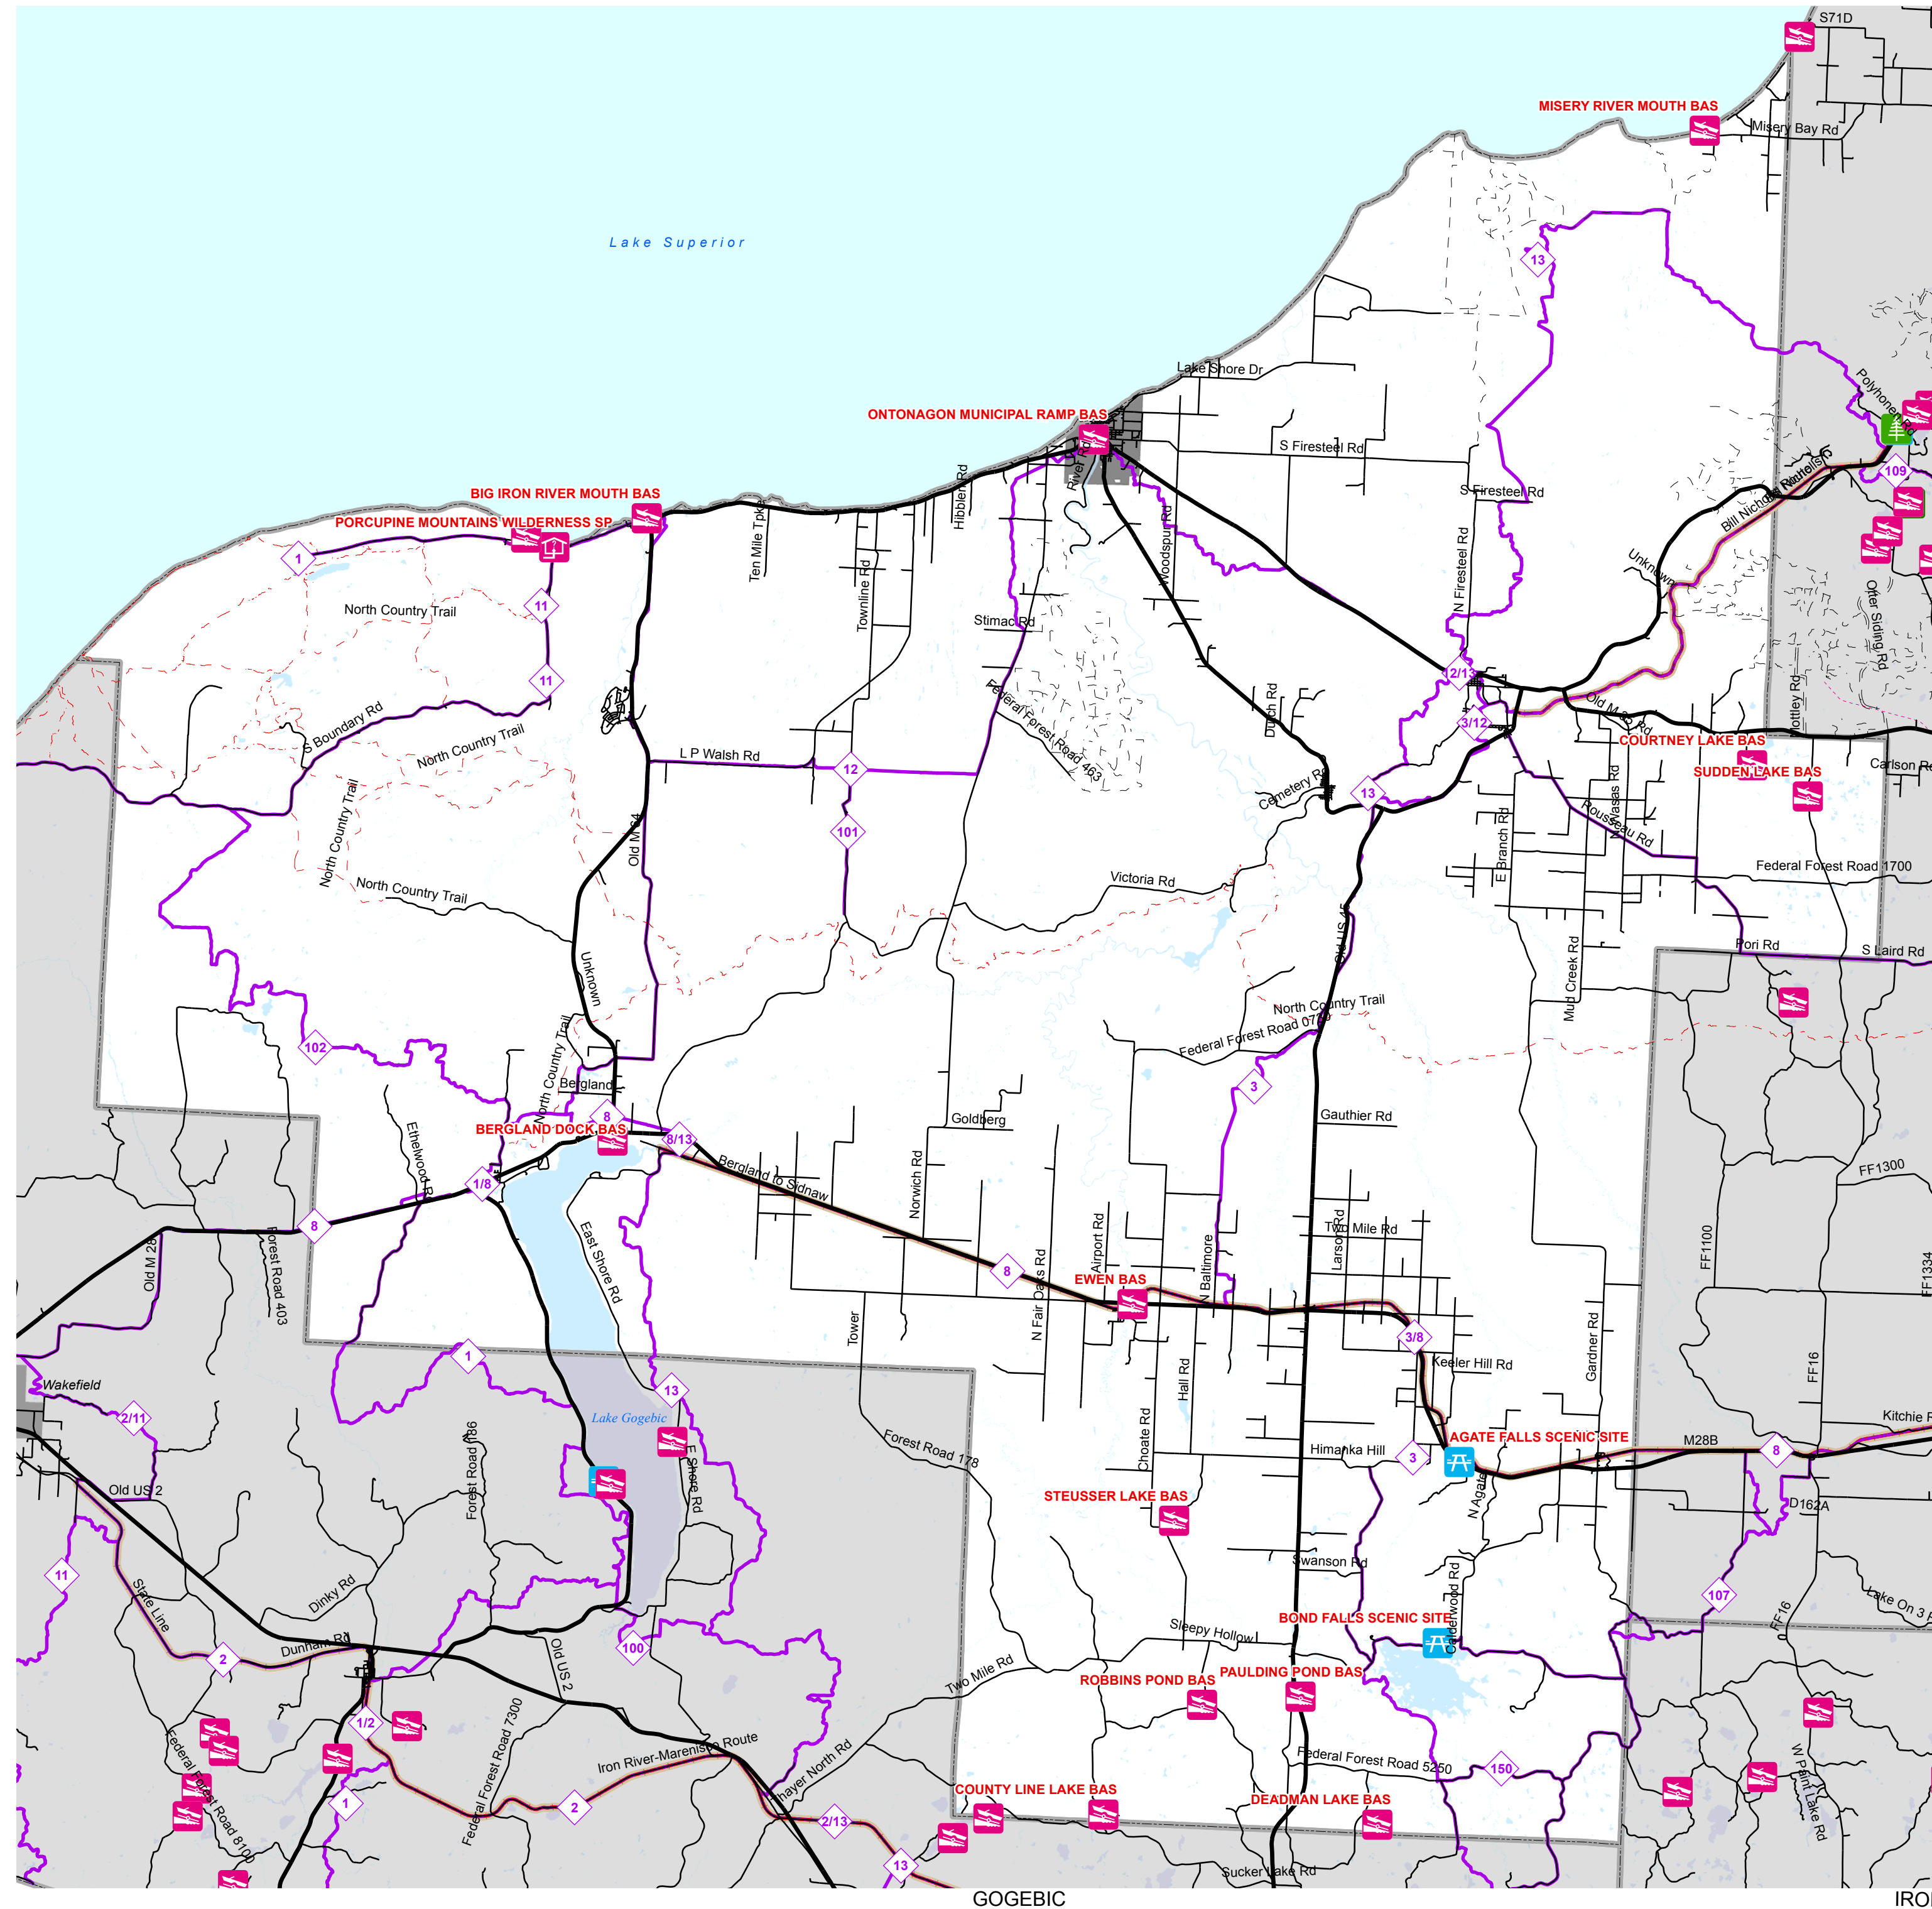

ONTONAGON COUNTY FACILITIES

DNR/DEQ Facilities

- AIR QUALITY OFFICE
- BOAT ACCESS SITE
- ERMD OFFICE
- FISHERIES OFFICE
- FMD OFFICE
- HARBOR
- HISTORIC SITE
- LAW ENFORCEMENT OFFICE
- LOCK
- MUSEUM
- PARK OFFICE
- REMEDIATION OFFICE
- SCENIC SITE
- STATE FOREST CAMPGROUND
- STATE GAME AREA
- STATE PARK
- WATER RESOURCE OFFICE
- WILDLIFE OFFICE
- VISITOR CENTER
- STATE FOREST
- STATE PARK
- STATE GAME AREA

Updated: 11/16/2011

Map Note:
Click the facility icons on the map to show Bing Map. Click on the listing below for the facilities web site.

Prepared by: DNR/FMD/RAU

List of Facilities

- AGATE FALLS SCENIC SITE
- BERGLAND DOCK BAS
- BIG IRON RIVER MOUTH BAS
- BOND FALLS SCENIC SITE
- COUNTY LINE LAKE BAS
- COURTNEY LAKE BAS
- DEADMAN LAKE BAS
- EWEN BAS
- MISERY RIVER MOUTH BAS
- ONTONAGON MUNICIPAL RAMP BAS
- PAULDING POND BAS
- PORCUPINE MOUNTAINS WILDERNESS SP
- PORCUPINE MOUNTAINS WILDERNESS SP BAS
- ROBBINS POND BAS
- STEUSSER LAKE BAS
- SUDDEN LAKE BAS
- WILDERNESS VISITOR CENTER

- DNR Designated Trails**
- ATV Trail
 - MCCCT Trails
 - Motorcycle-DNR Sticker
 - Motorcycle-Secretary of State License
 - Non-Motorized Trails
 - ORV Route
 - Rail to Trails
 - Snowmobile Trail

HOUGHTON

GOGEBIC

IRON