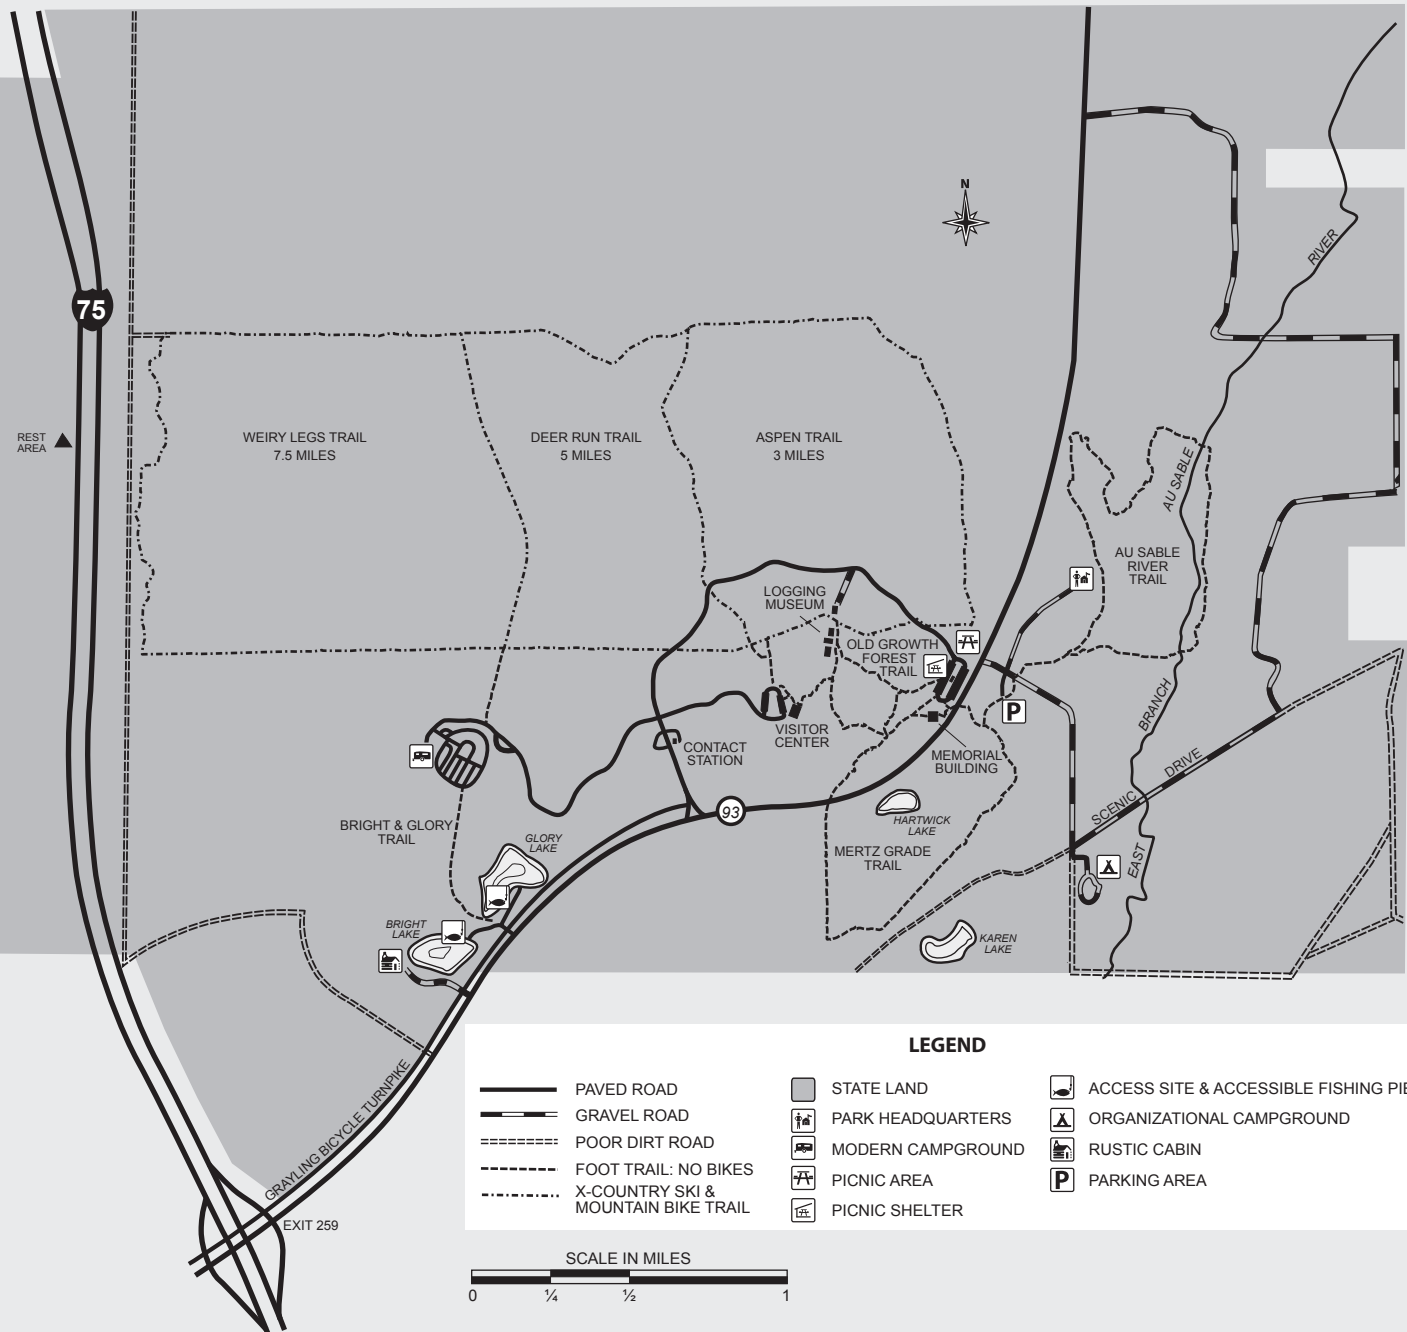

Hartwick Pines State Park

LEGEND

- | | | |
|-------------------------------------|-------------------|---------------------------------------|
| PAVED ROAD | STATE LAND | ACCESS SITE & ACCESSIBLE FISHING PIER |
| GRAVEL ROAD | PARK HEADQUARTERS | ORGANIZATIONAL CAMPGROUND |
| POOR DIRT ROAD | MODERN CAMPGROUND | RUSTIC CABIN |
| FOOT TRAIL: NO BIKES | PICNIC AREA | PARKING AREA |
| X-COUNTRY SKI & MOUNTAIN BIKE TRAIL | PICNIC SHELTER | |

SCALE IN MILES