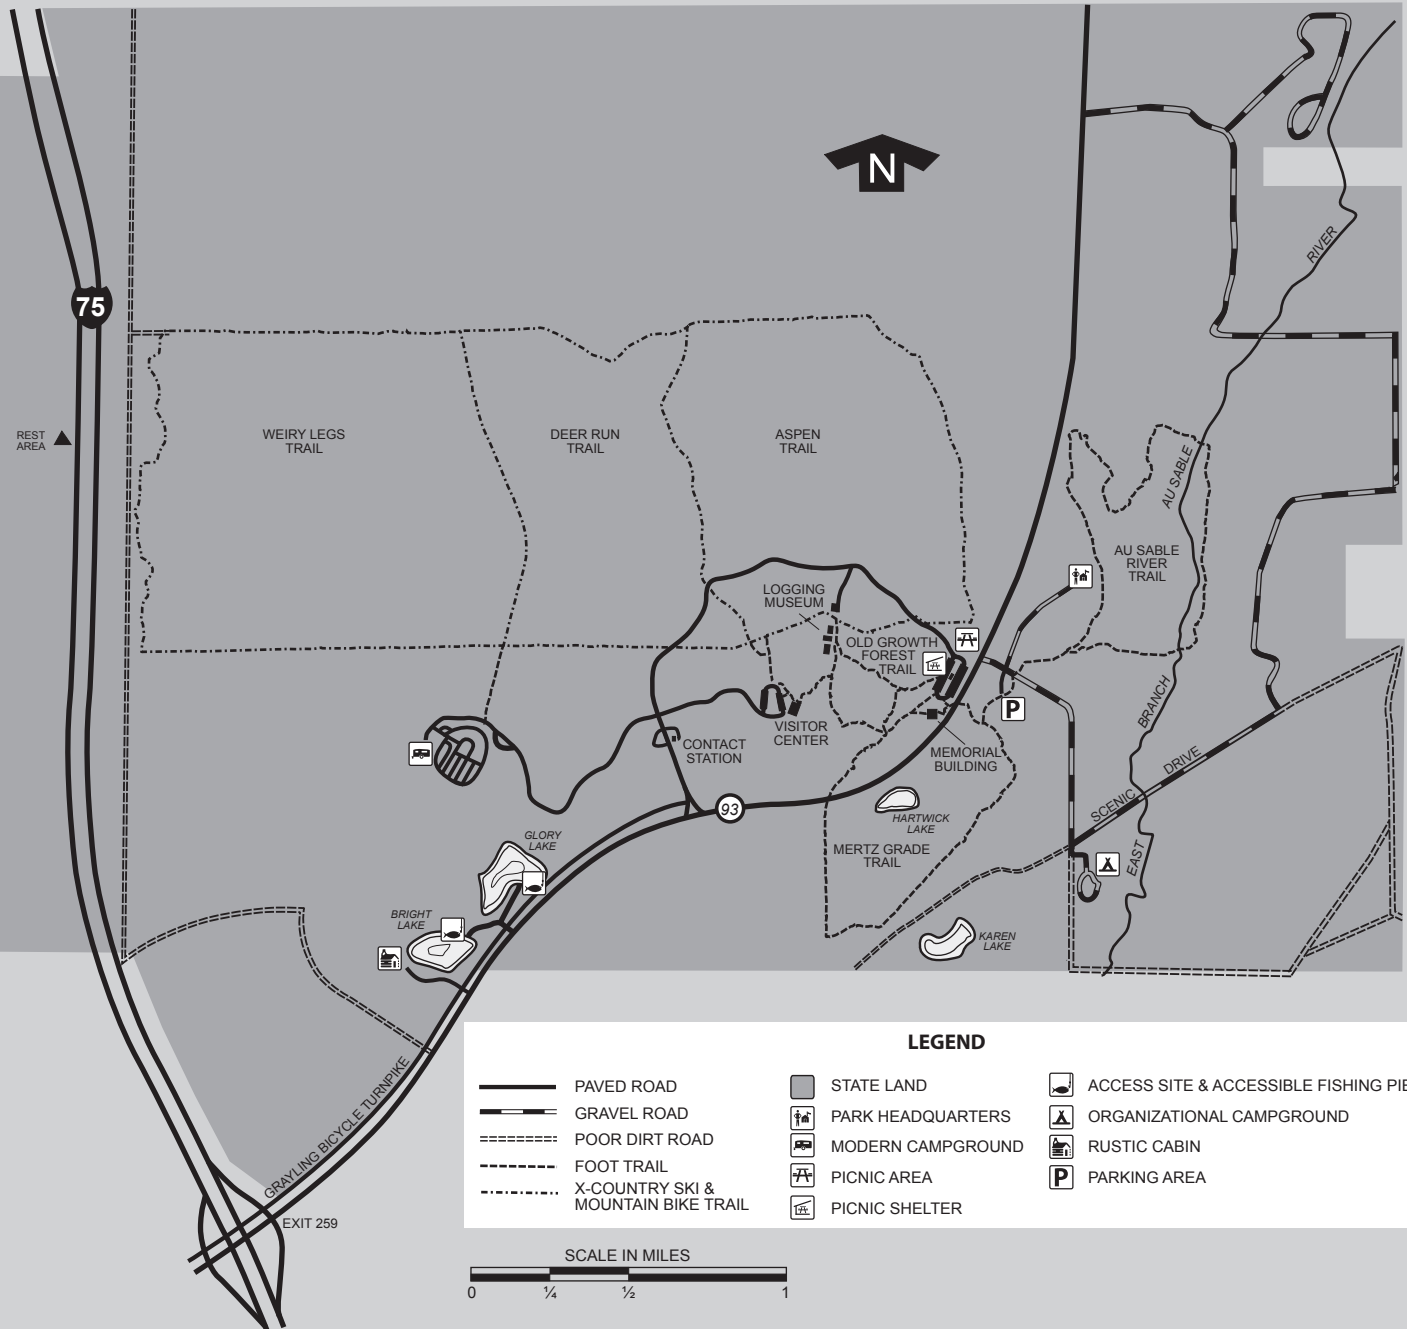

Hartwick Pines State Park

LEGEND

- | | | | | | |
|---|-------------------------------------|---|-------------------|---|---------------------------------------|
|  | PAVED ROAD |  | STATE LAND |  | ACCESS SITE & ACCESSIBLE FISHING PIER |
|  | GRAVEL ROAD |  | PARK HEADQUARTERS |  | ORGANIZATIONAL CAMPGROUND |
|  | POOR DIRT ROAD |  | MODERN CAMPGROUND |  | RUSTIC CABIN |
|  | FOOT TRAIL |  | PICNIC AREA |  | PARKING AREA |
|  | X-COUNTRY SKI & MOUNTAIN BIKE TRAIL |  | PICNIC SHELTER | | |

SCALE IN MILES