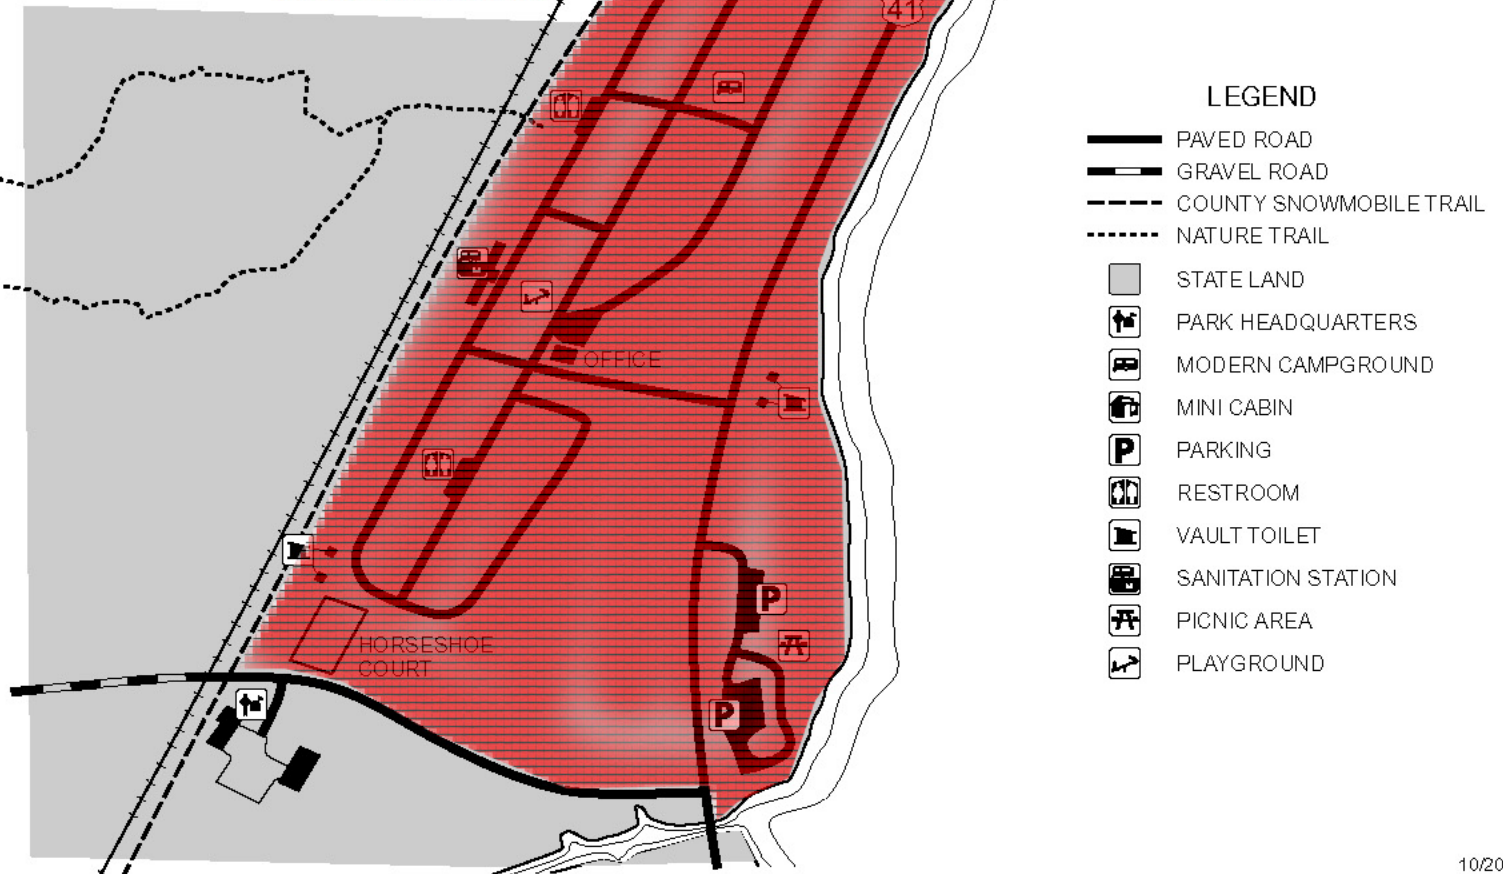

# Baraga State Park

Designated area "open"  
to metal detectors in red.  
All other areas are closed!

BARAGA STATE PARK  
1300 US-41 SOUTH  
BARAGA MI 49908  
Phone: (906) 353-6558