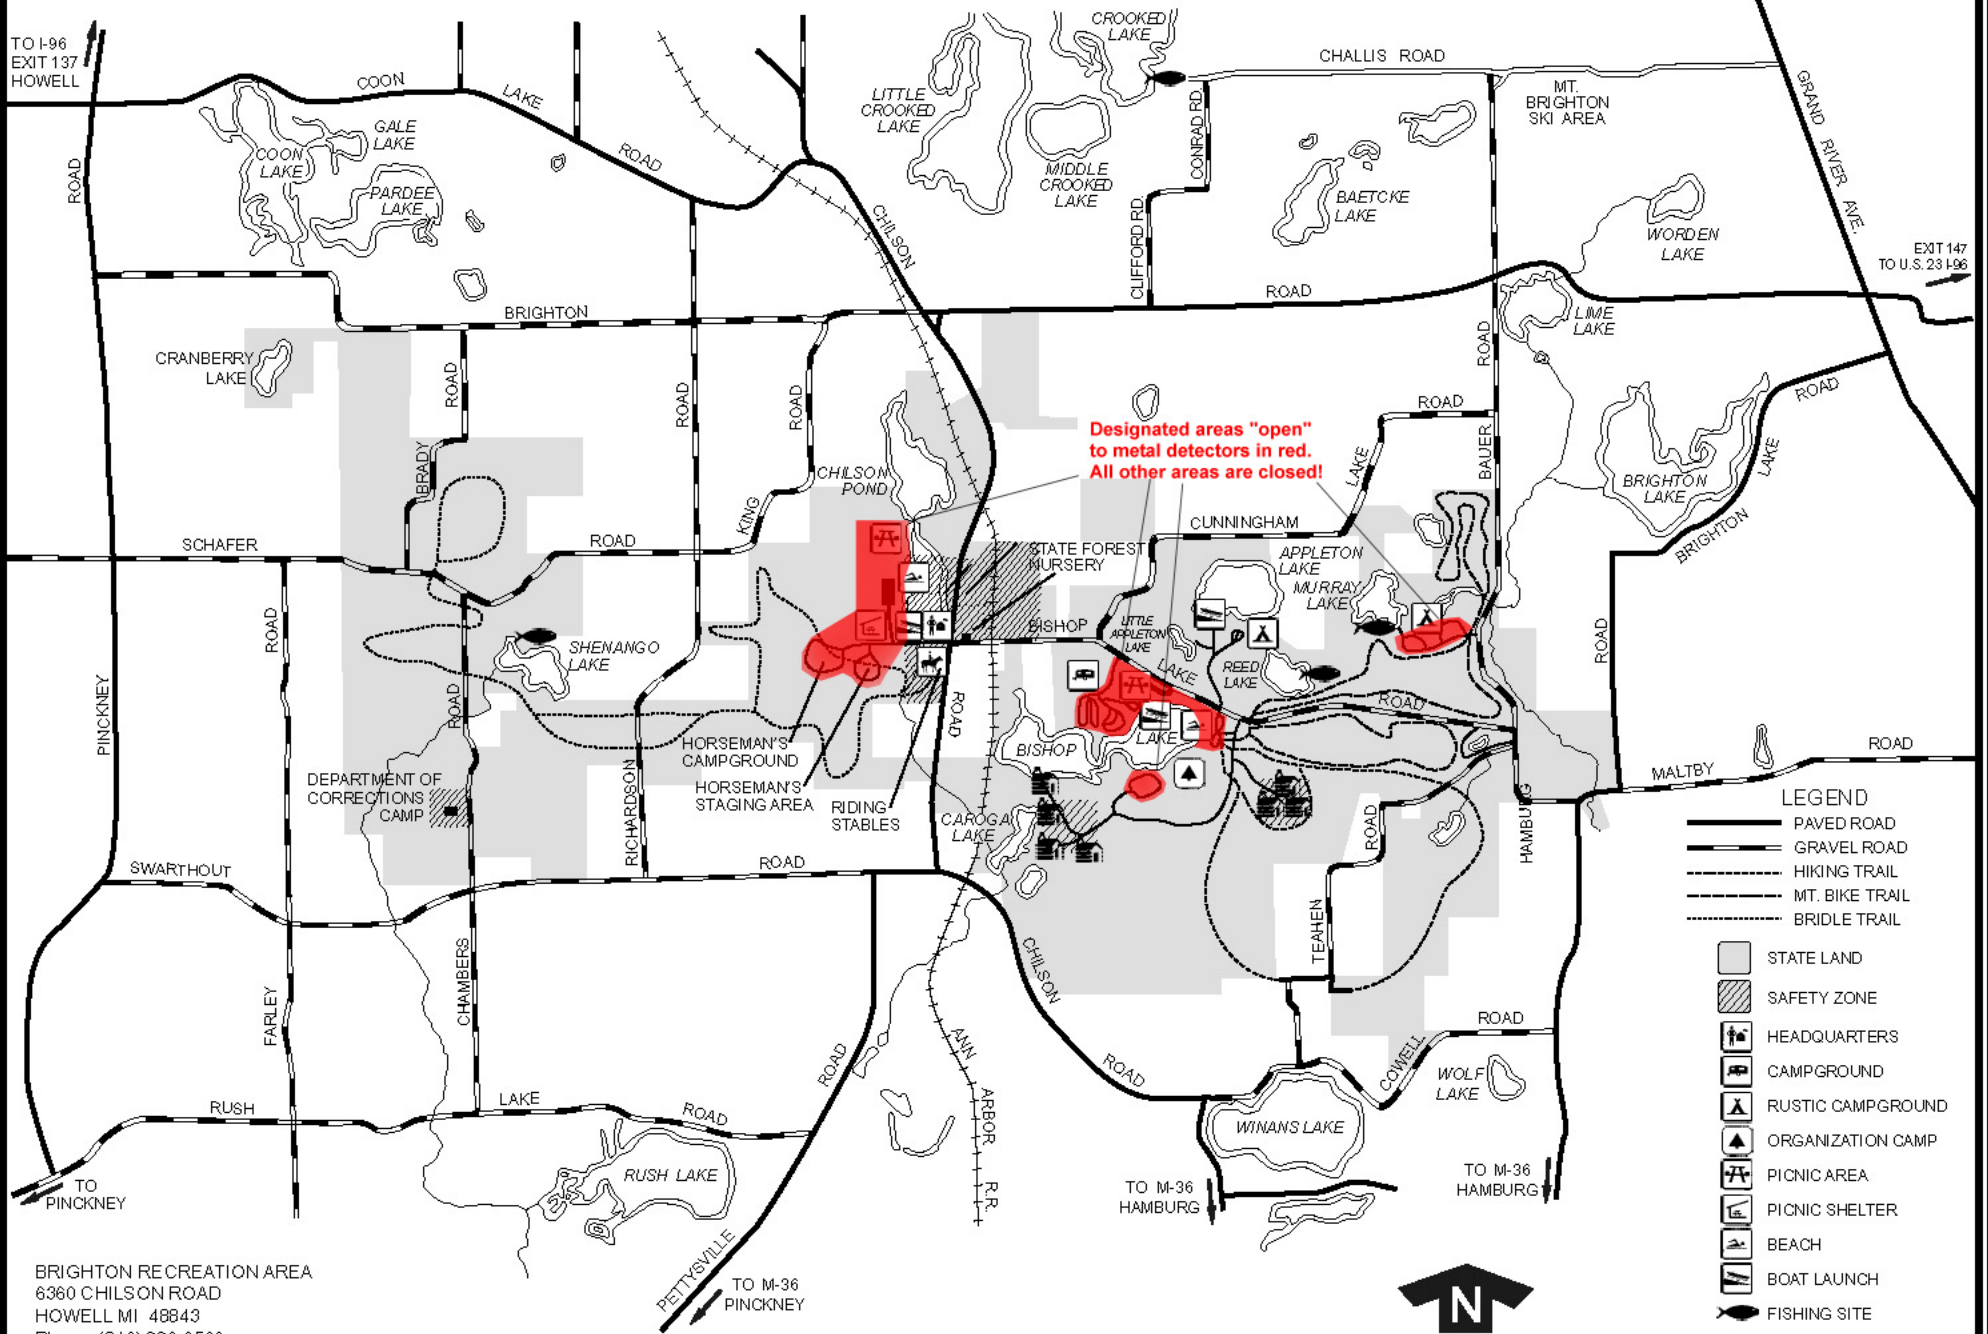

Brighton Recreation Area

BRIGHTON RECREATION AREA
 6360 CHILSON ROAD
 HOWELL MI 48843
 Phone: (810) 229-6566