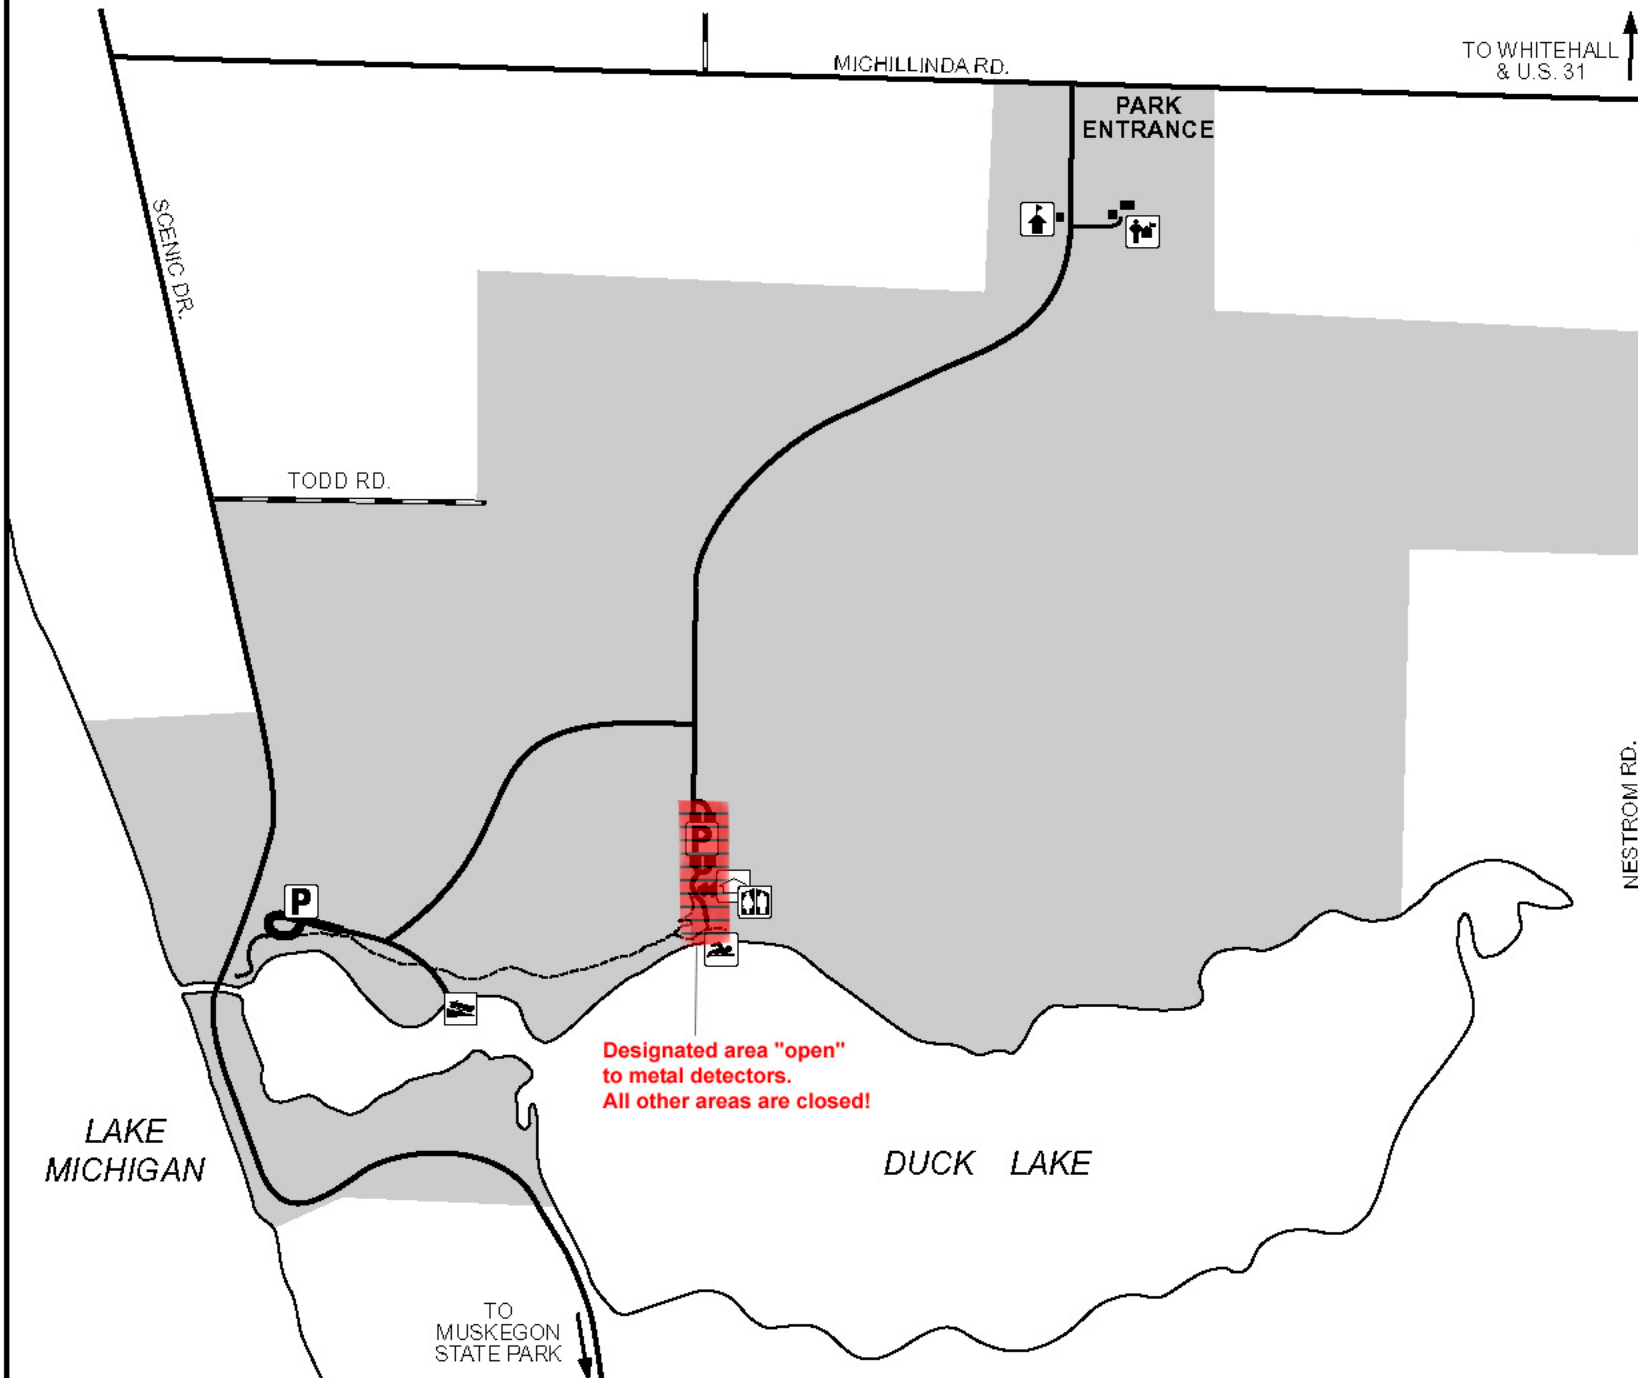

# Duck Lake State Park

### LEGEND

- PAVED ROAD
- GRAVEL ROAD
- STATE LAND
- PARK HEADQUARTERS
- CONTACT STATION
- PARKING
- BEACHHOUSE
- RESTROOM
- BEACH
- BOAT LAUNCH

FOR MORE INFORMATION ON:  
DUCK LAKE STATE PARK

CONTACT:  
MUSKEGON STATE PARK  
3560 MEMORIAL DRIVE  
N. MUSKEGON MI 49445  
Phone: (231) 744-3480