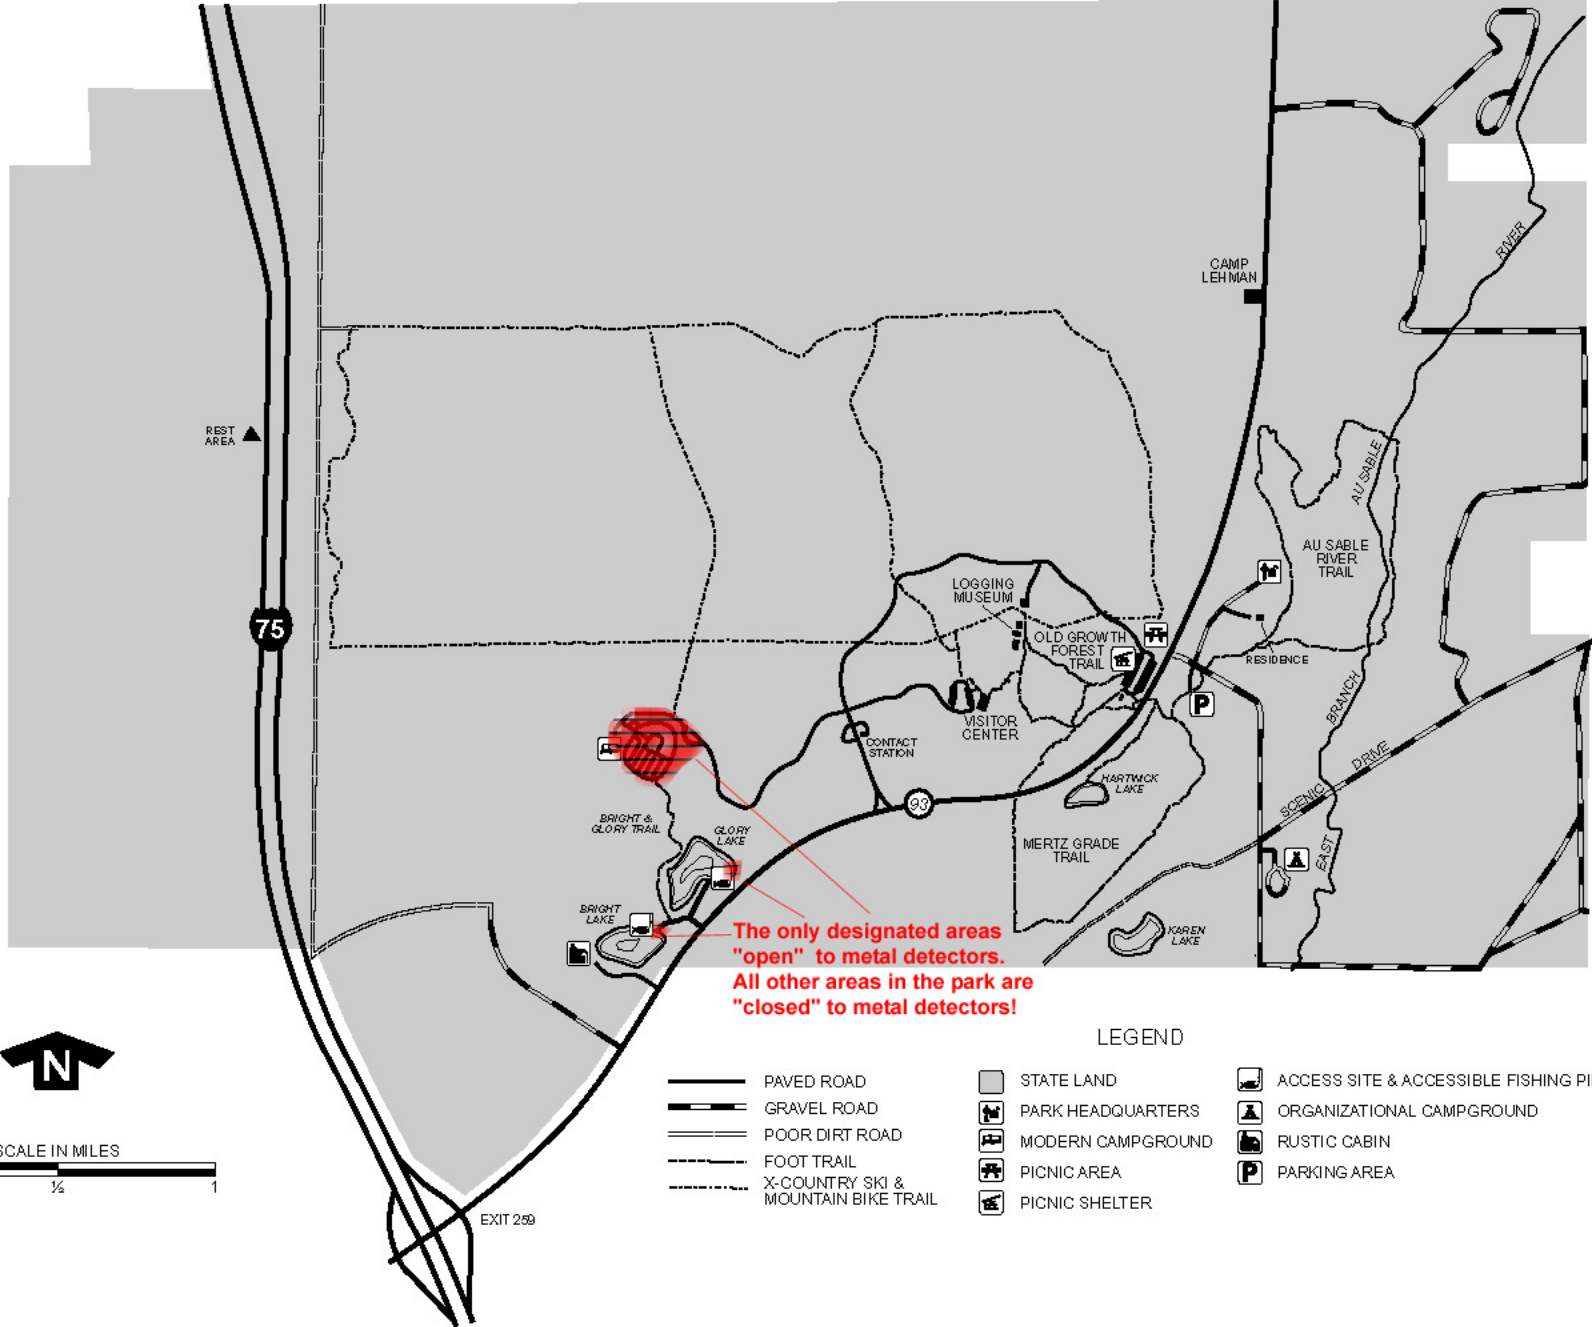

Hartwick Pines State Park

The only designated areas "open" to metal detectors. All other areas in the park are "closed" to metal detectors!

LEGEND

- | | | |
|-------------------------------------|-------------------|---------------------------------------|
| PAVED ROAD | STATE LAND | ACCESS SITE & ACCESSIBLE FISHING PIER |
| GRAVEL ROAD | PARK HEADQUARTERS | ORGANIZATIONAL CAMPGROUND |
| POOR DIRT ROAD | MODERN CAMPGROUND | RUSTIC CABIN |
| FOOT TRAIL | PICNIC AREA | PARKING AREA |
| X-COUNTRY SKI & MOUNTAIN BIKE TRAIL | PICNIC SHELTER | |