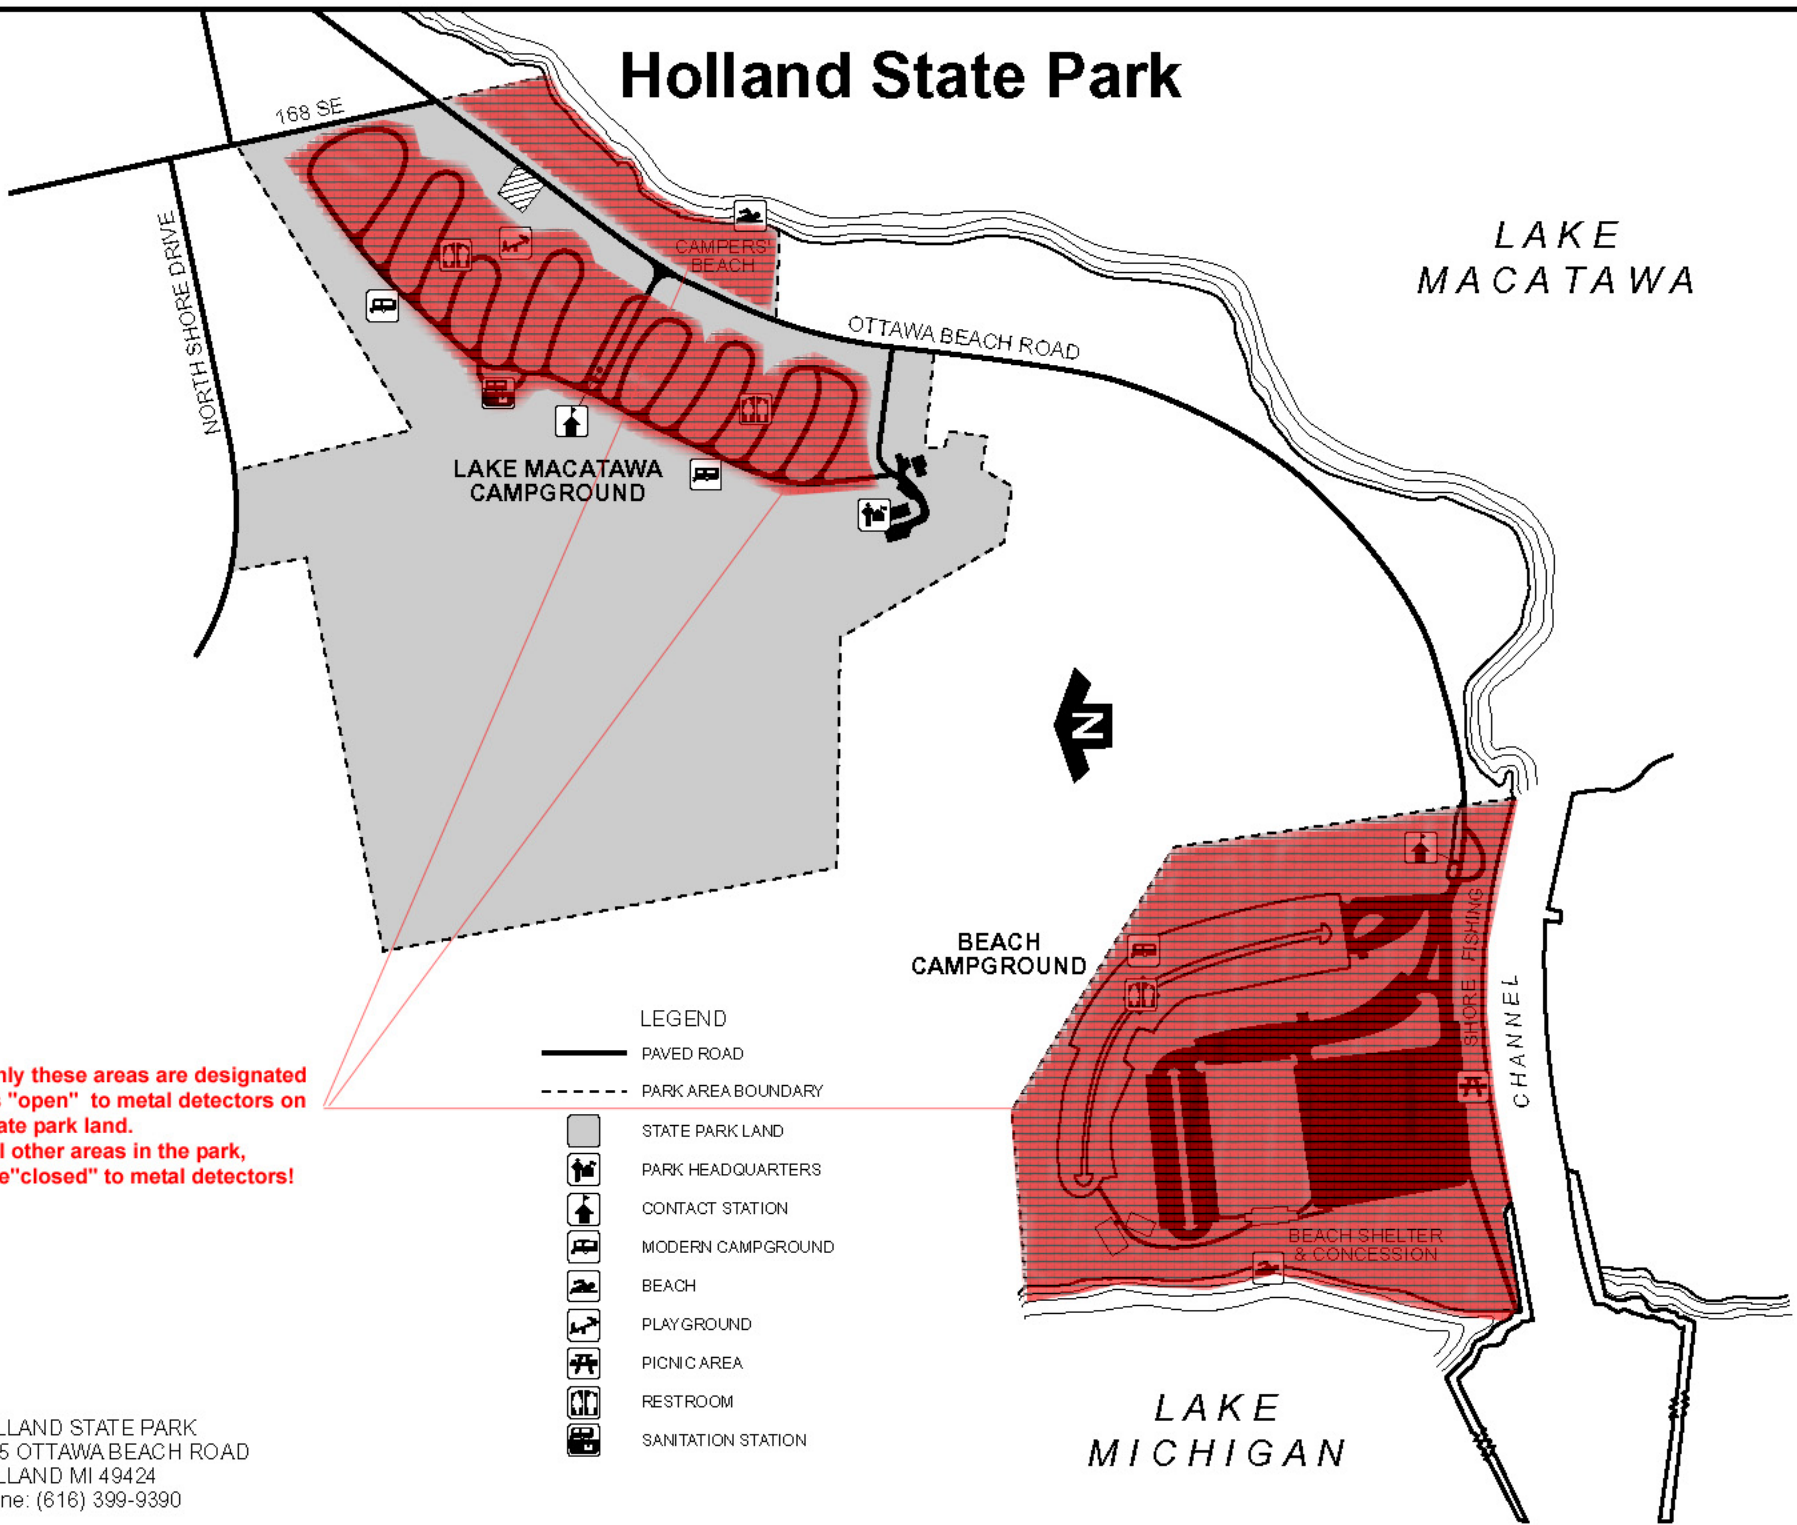

Holland State Park

LAKE MACATAWA

Only these areas are designated as "open" to metal detectors on state park land. All other areas in the park, are "closed" to metal detectors!

HOLLAND STATE PARK
 2215 OTTAWA BEACH ROAD
 HOLLAND MI 49424
 Phone: (616) 399-9390