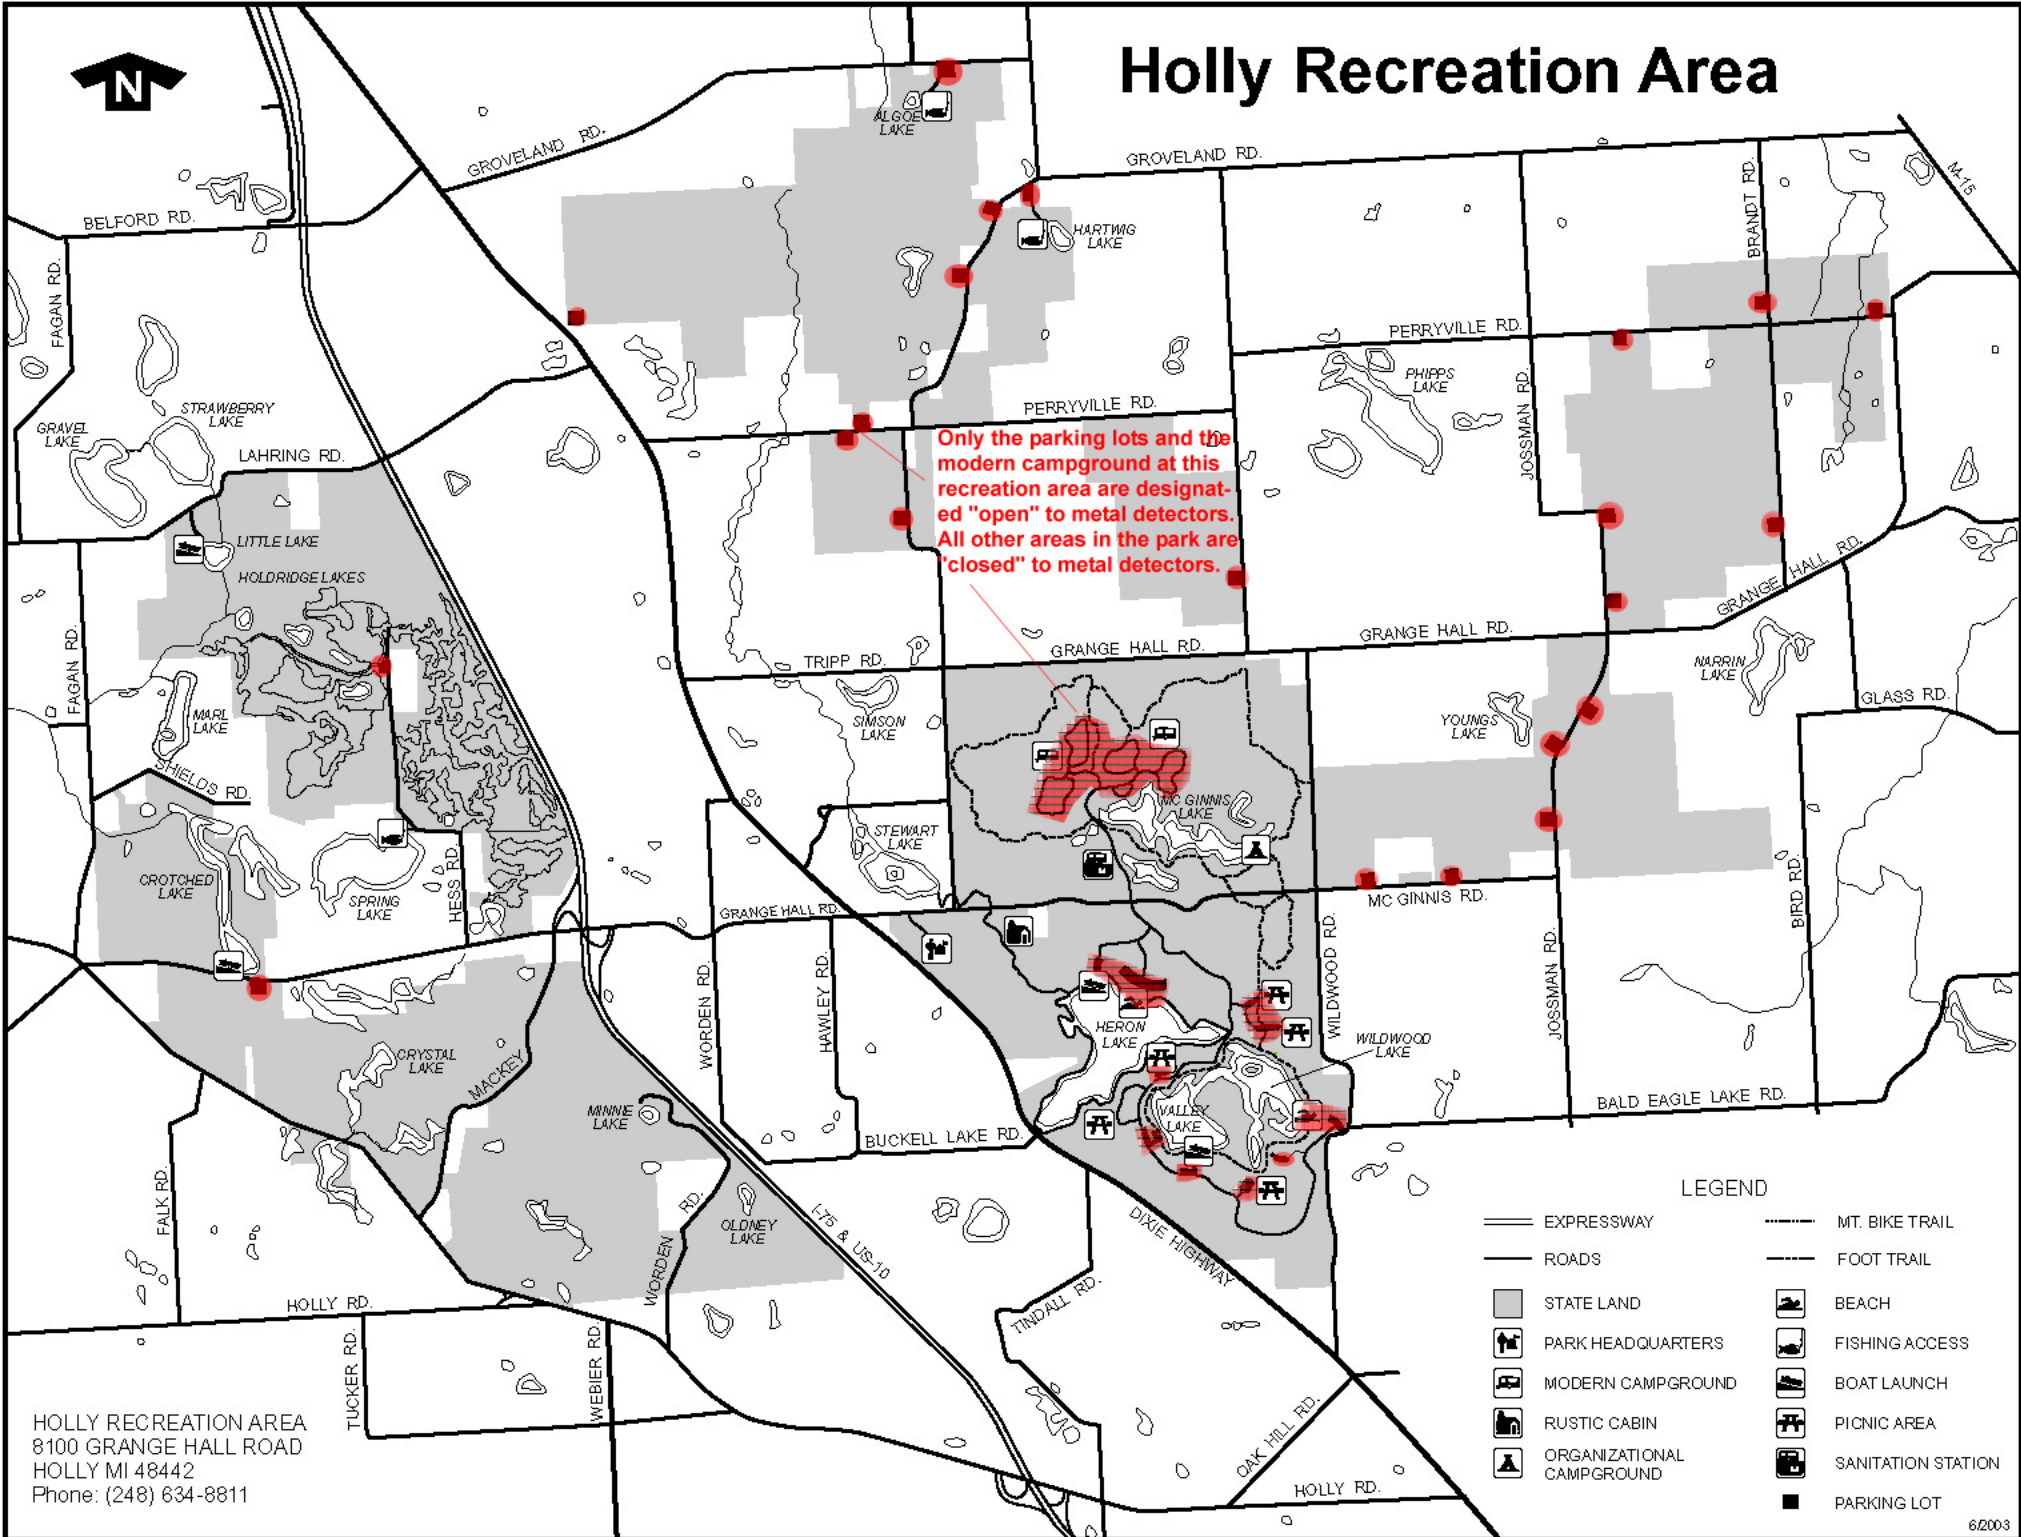

# Holly Recreation Area

HOLLY RECREATION AREA  
 8100 GRANGE HALL ROAD  
 HOLLY MI 48442  
 Phone: (248) 634-8811

LEGEND			
	EXPRESSWAY		MT. BIKE TRAIL
	ROADS		FOOT TRAIL
	STATE LAND		BEACH
	PARK HEADQUARTERS		FISHING ACCESS
	MODERN CAMPGROUND		BOAT LAUNCH
	RUSTIC CABIN		PICNIC AREA
	ORGANIZATIONAL CAMPGROUND		SANITATION STATION
	PARKING LOT		