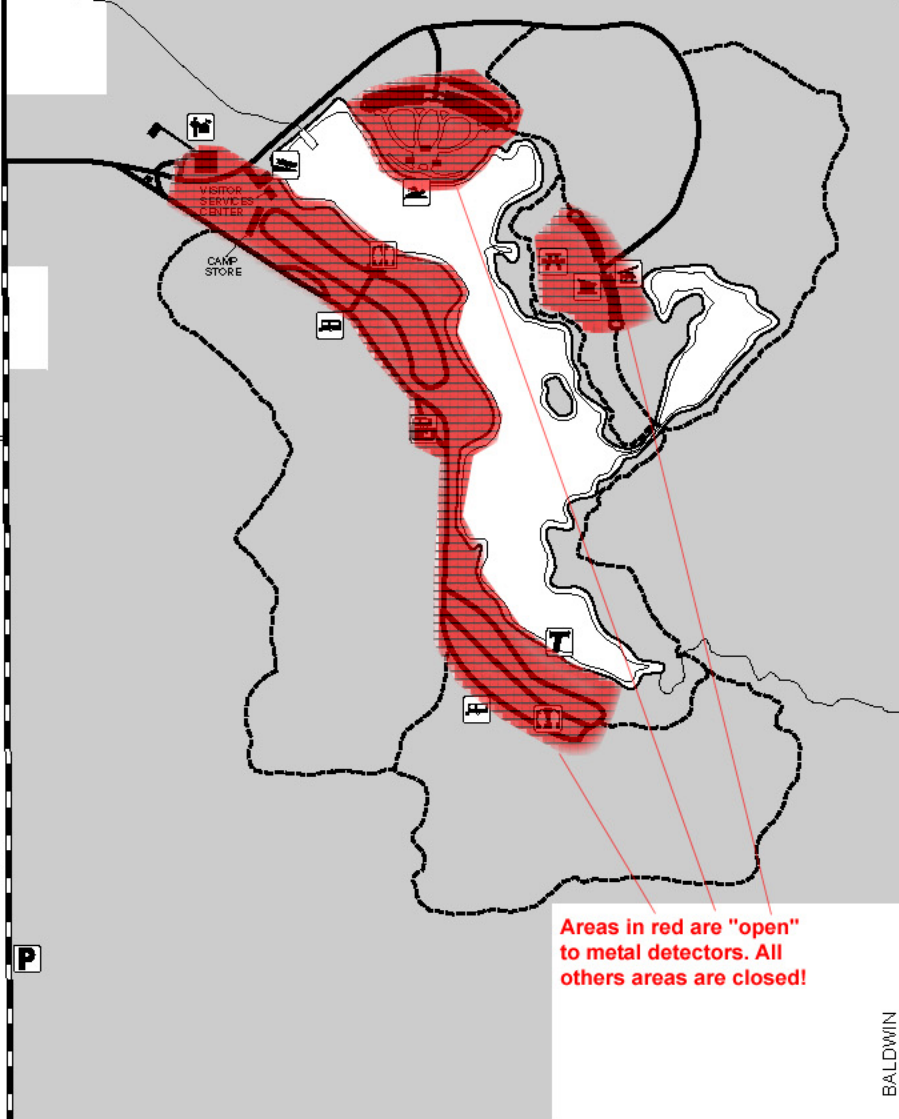

# Metamora-Hadley Recreation Area

PRATT ROAD

ROAD

ROAD

ROAD

RITCHIE ROAD

ROAD

CRAMTON ROAD

CALEY ROAD

HURD ROAD

KILE ROAD

BALDWIN

-  PAVED ROAD
-  GRAVEL ROAD
-  FOOT TRAIL
-  STATE PARK LAND
-  HEADQUARTERS
-  CAMPGROUND
-  RESTROOM
-  BEACH
-  BOAT LAUNCH
-  FISHING PIER
-  PICNIC AREA
-  PICNIC SHELTER
-  VAULT TOILET
-  SANITATION STATION
-  HUNTER PARKING

Areas in red are "open" to metal detectors. All others areas are closed!

METAMORA-HADLEY RECREATION AREA  
 3871 HURD ROAD  
 METAMORA MI 48455  
 Phone # (810) 797-4439