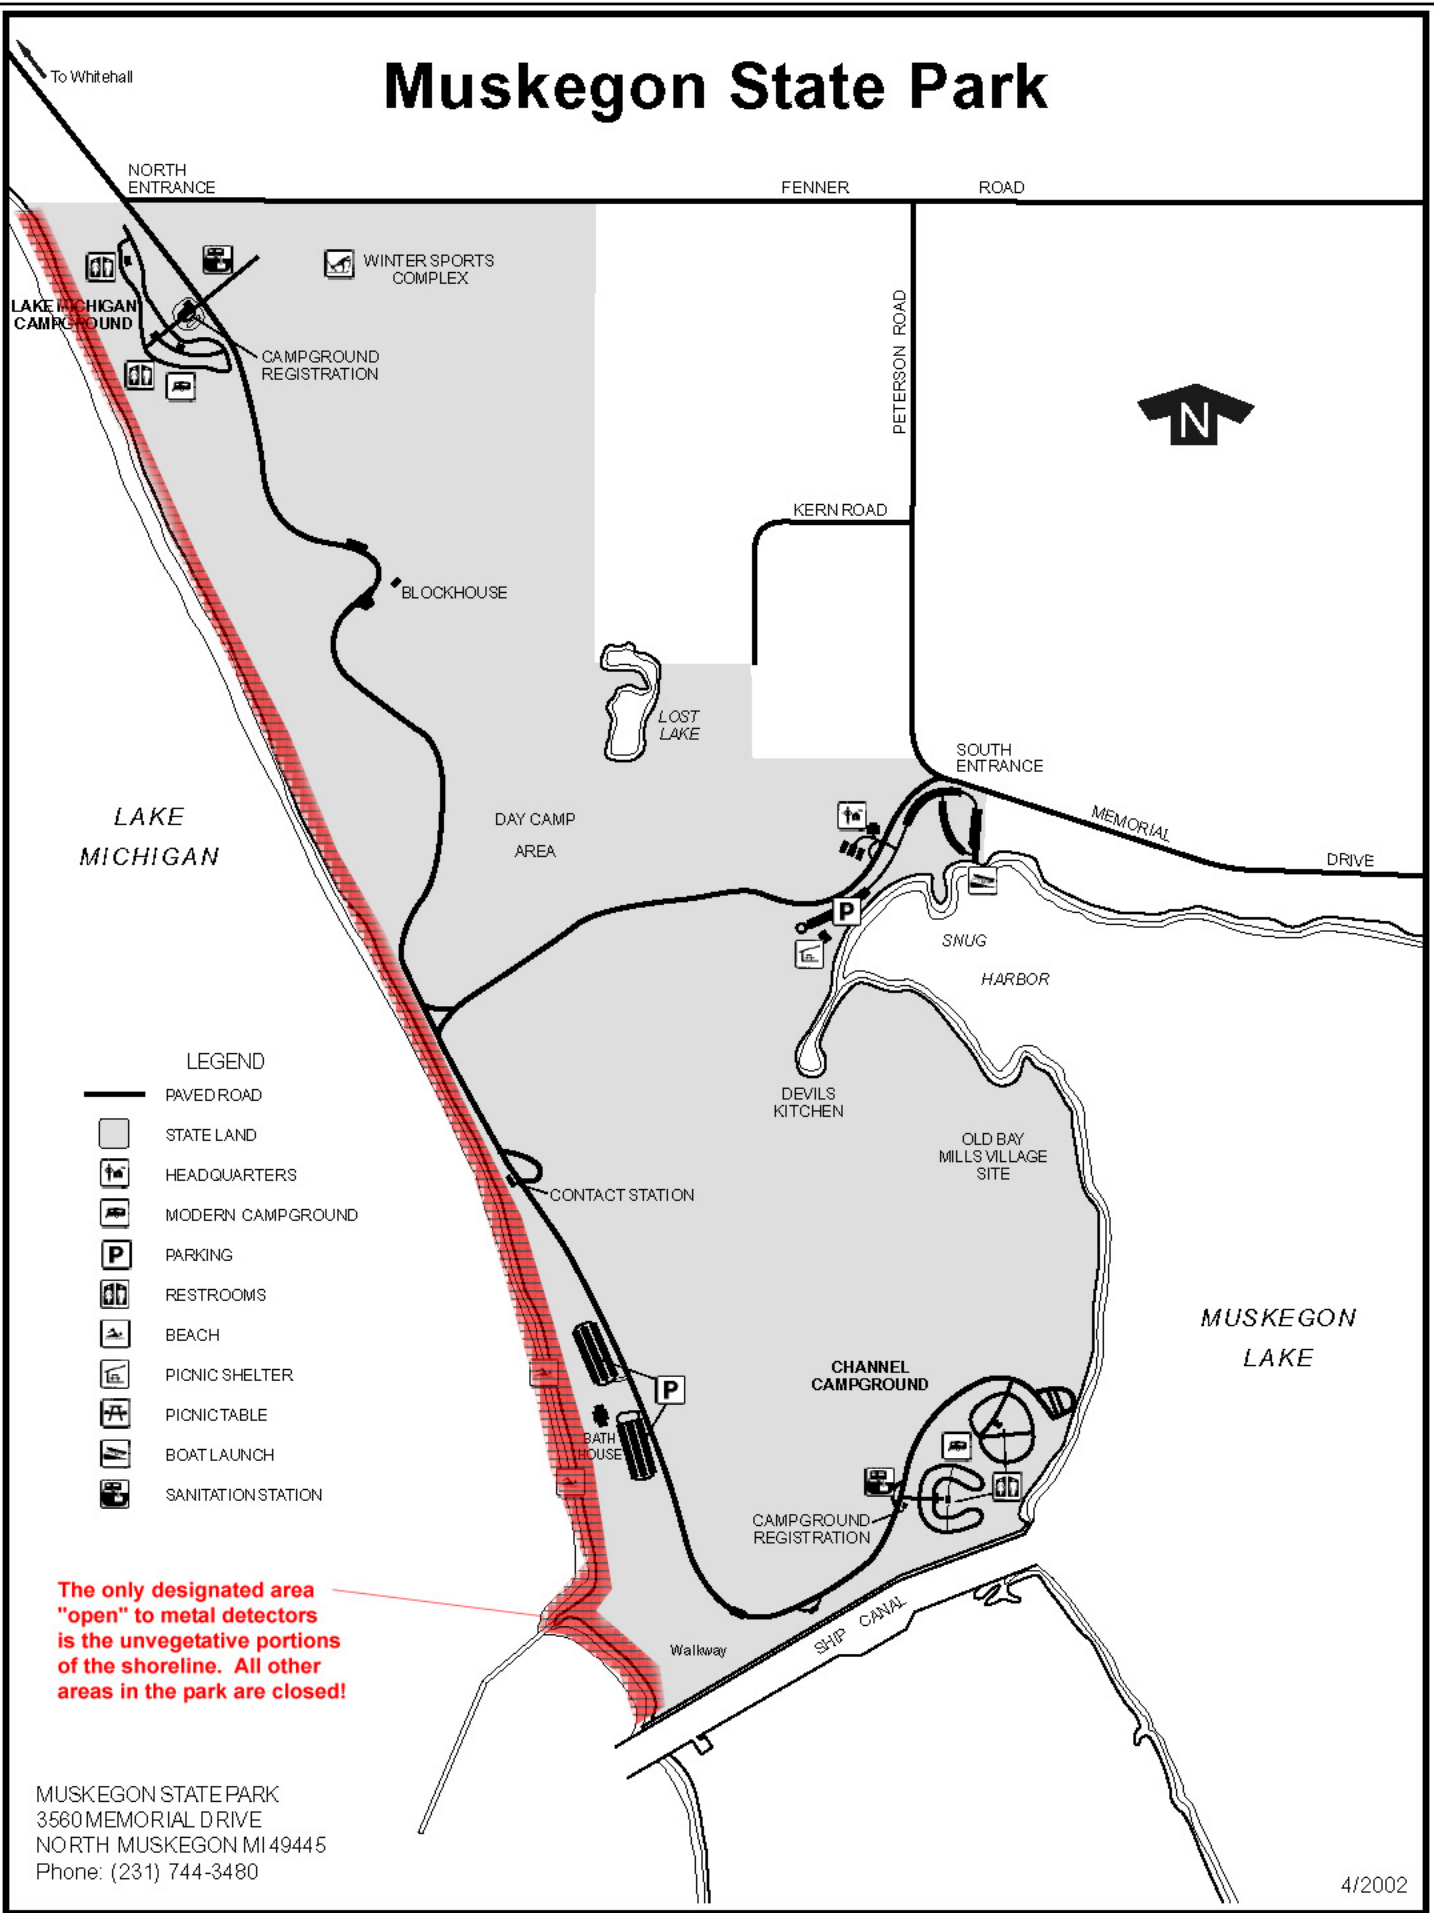

Muskegon State Park

The only designated area "open" to metal detectors is the unvegetative portions of the shoreline. All other areas in the park are closed!

MUSKEGON STATE PARK
 3580 MEMORIAL DRIVE
 NORTH MUSKEGON MI 49445
 Phone: (231) 744-3480