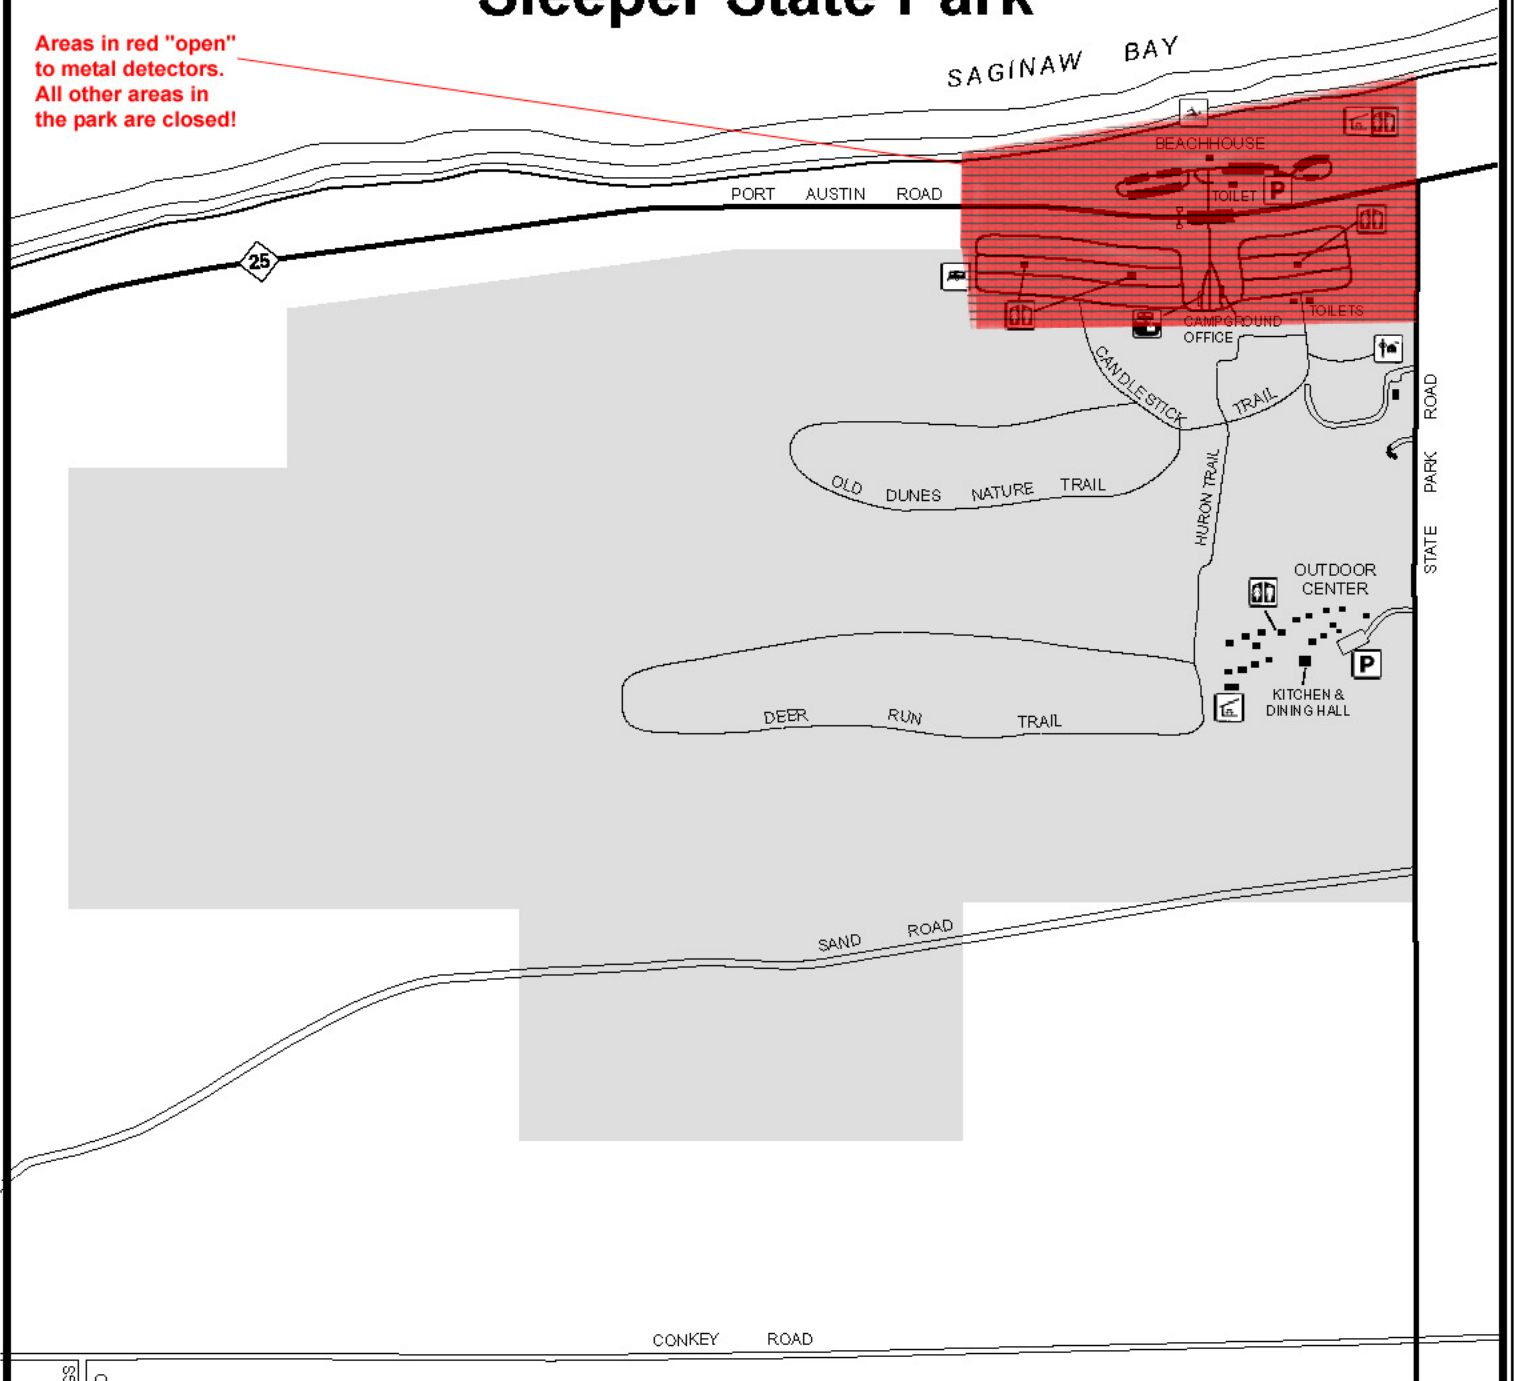

# Sleeper State Park

Areas in red "open" to metal detectors. All other areas in the park are closed!

GRIGGS ROAD

## LEGEND

- |  |              |  |                    |
|--|--------------|--|--------------------|
|  | PAVED ROAD   |  | RESTROOMS          |
|  | GRAVEL ROAD  |  | SANITATION STATION |
|  | FOOT TRAIL   |  | BEACH              |
|  | STATE LAND   |  | PICNIC SHELTER     |
|  | HEADQUARTERS |  |                    |
|  | CAMPGROUND   |  |                    |
|  | PARKING      |  |                    |

## LOCATION MAP

## VICINITY MAP