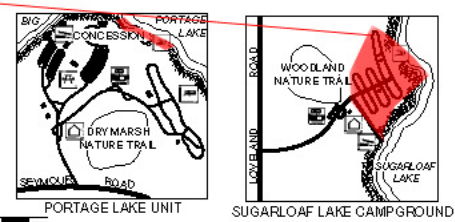

Waterloo Recreation Area

WATERLOO RECREATION AREA
 16345 MCCLURE ROAD
 CHELSEA MI 48118
 Phone: (734) 475-8307
 Visitor Center Phone: (734) 475-3170

Areas in red "open" to metal detectors. All other areas in park are closed.

- PAVED ROAD
- GRAVEL ROAD
- FOOT TRAIL
- BRIDLE TRAIL
- BICYCLE TRAIL
- STATE LAND
- NATURAL AREA
- CLOSED TO HUNTING
- HEADQUARTERS
- MODERN CAMPGROUND
- RUSTIC CAMPGROUND
- RUSTIC CABINS
- CONTACT STATION
- SANITATION STATION
- BEACH
- BOAT LAUNCH
- ACCESS SITE
- PICNIC AREA
- RIDING STABLE
- VISITOR CENTER

NOTE:
 Metal detectors at Portage Lake Unit allowed only at the unvegetative portions of the beach area. All other areas closed!