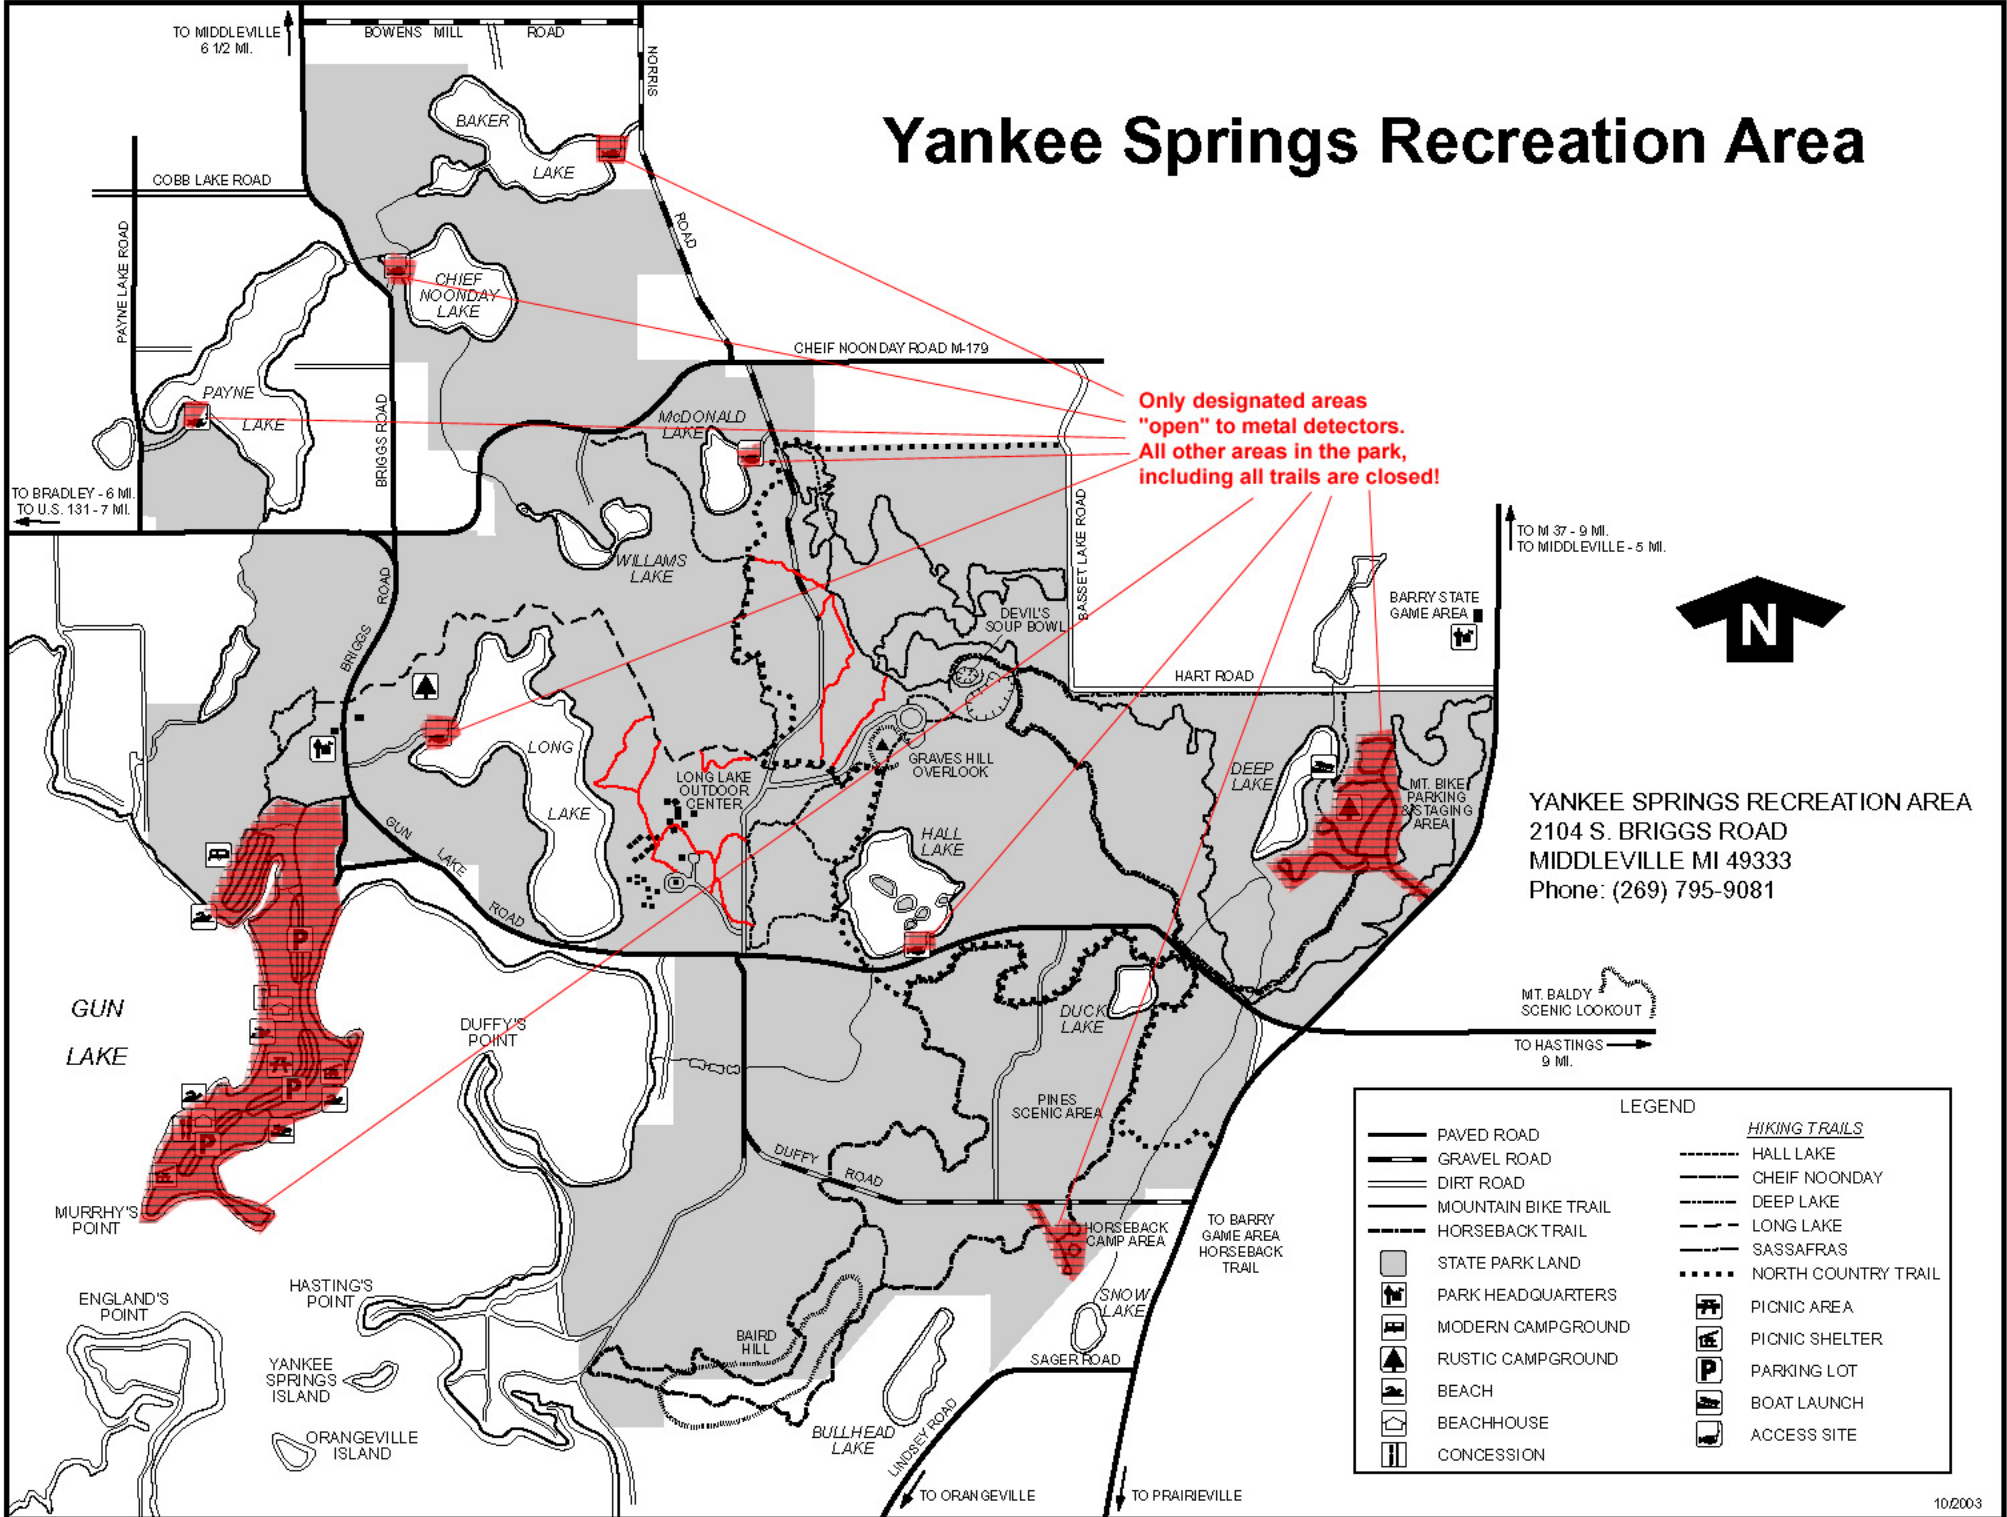

Yankee Springs Recreation Area

YANKEE SPRINGS RECREATION AREA
 2104 S. BRIGGS ROAD
 MIDDLEVILLE MI 49333
 Phone: (269) 795-9081

MT. BALDY
 SCENIC LOOKOUT
 TO HASTINGS
 9 MI.

LEGEND	
	PAVED ROAD
	GRAVEL ROAD
	DIRT ROAD
	MOUNTAIN BIKE TRAIL
	HORSEBACK TRAIL
	STATE PARK LAND
	PARK HEADQUARTERS
	MODERN CAMPGROUND
	RUSTIC CAMPGROUND
	BEACH
	BEACHHOUSE
	CONCESSION
	<u>HIKING TRAILS</u>
	HALL LAKE
	CHEIF NOONDAY
	DEEP LAKE
	LONG LAKE
	SASSAFRAS
	NORTH COUNTRY TRAIL
	PICNIC AREA
	PICNIC SHELTER
	PARKING LOT
	BOAT LAUNCH
	ACCESS SITE