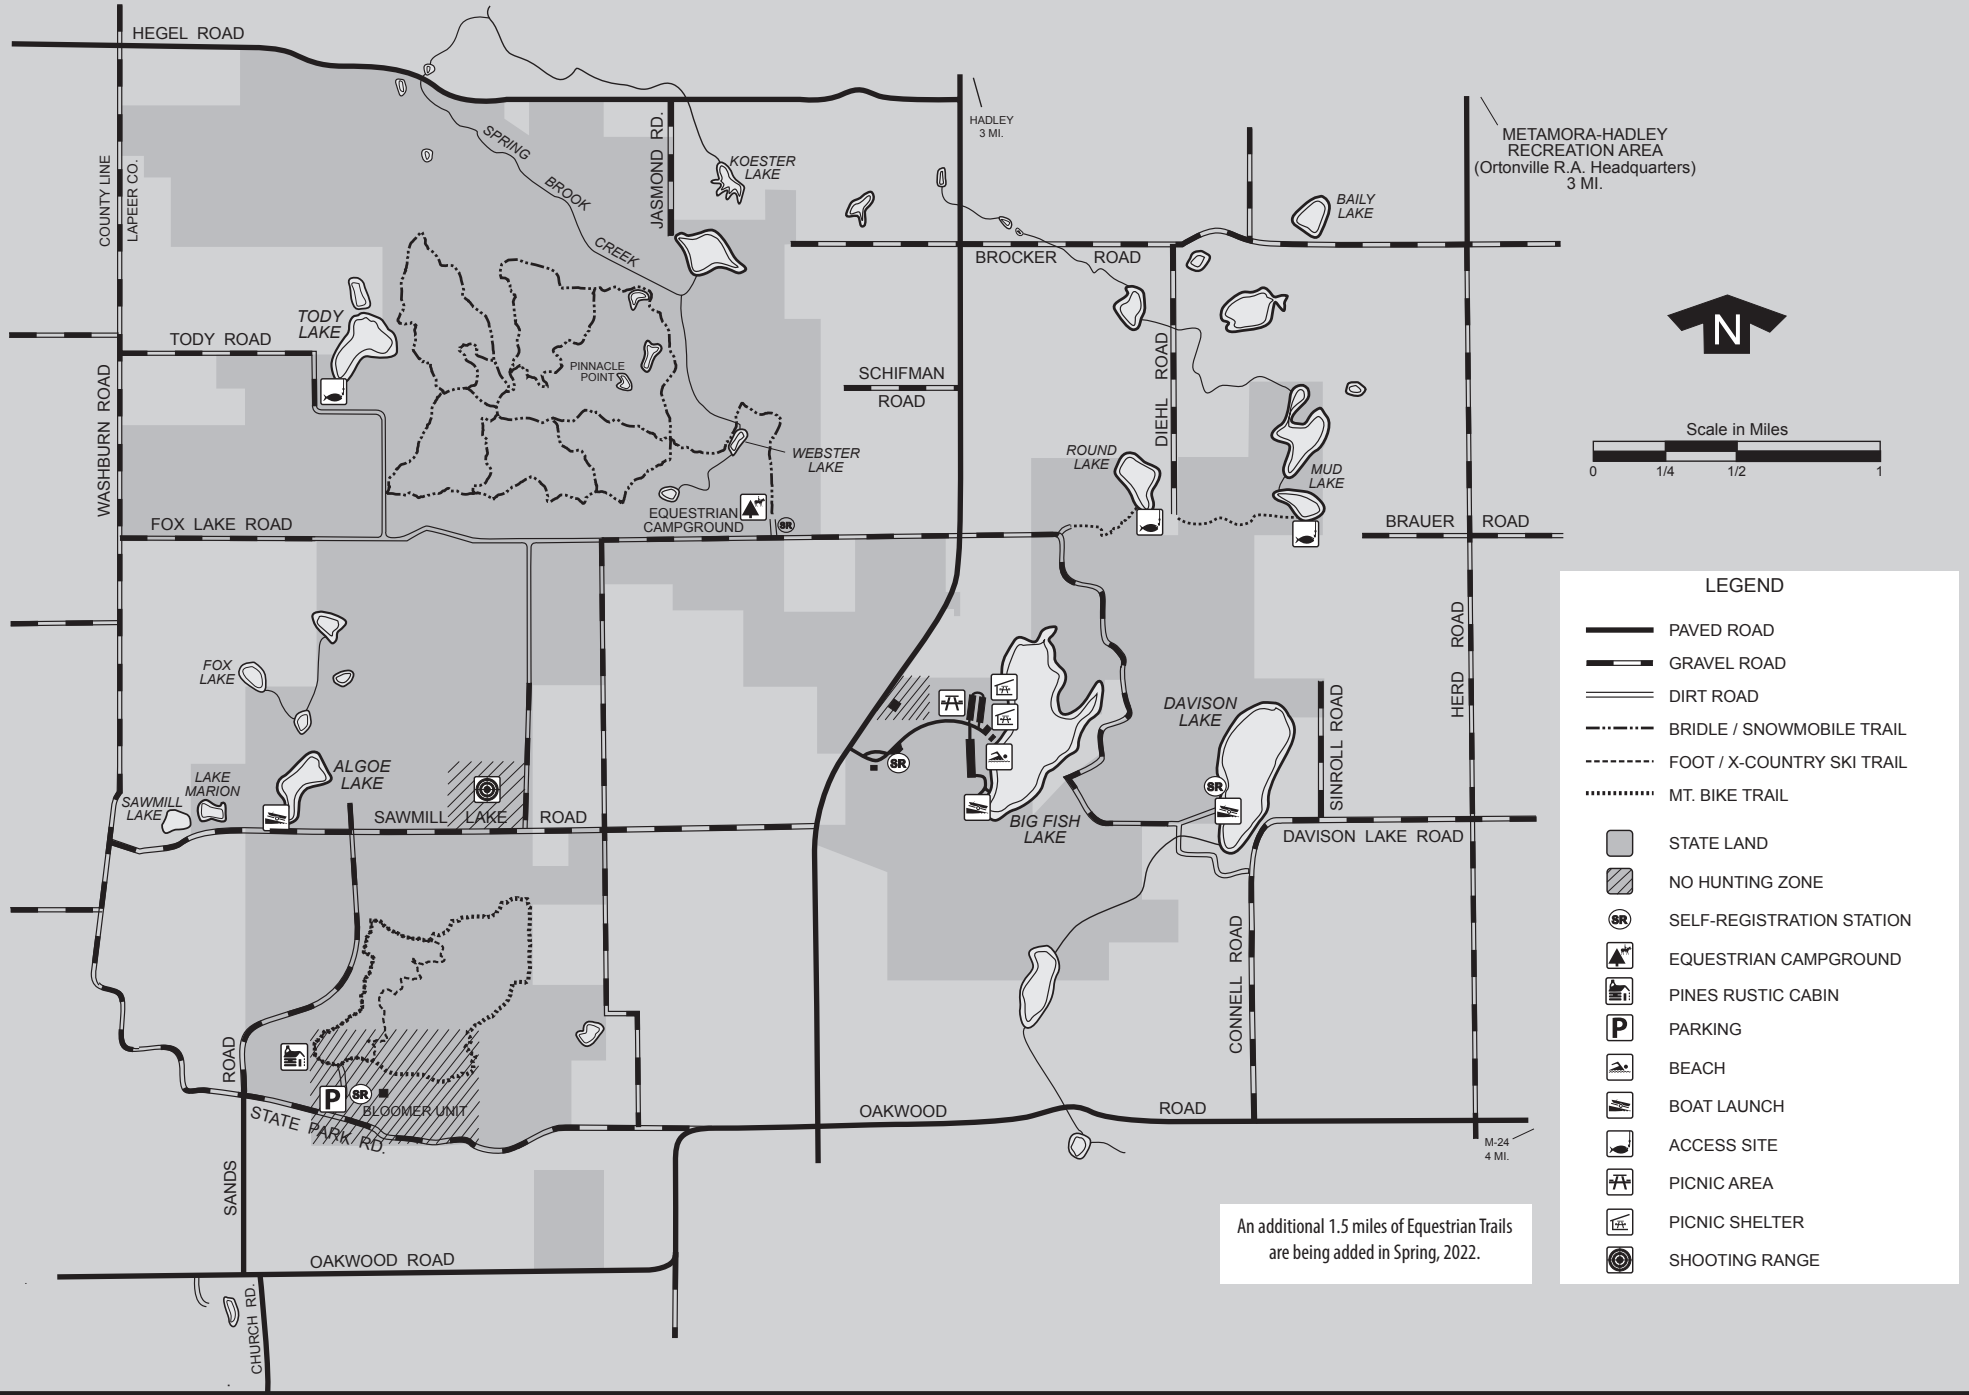

Ortonville State Recreation Area

LEGEND

- PAVED ROAD
- GRAVEL ROAD
- DIRT ROAD
- BRIDLE / SNOWMOBILE TRAIL
- FOOT / X-COUNTRY SKI TRAIL
- MT. BIKE TRAIL
- STATE LAND
- NO HUNTING ZONE
- SELF-REGISTRATION STATION
- EQUESTRIAN CAMPGROUND
- PINES RUSTIC CABIN
- PARKING
- BEACH
- BOAT LAUNCH
- ACCESS SITE
- PICNIC AREA
- PICNIC SHELTER
- SHOOTING RANGE

An additional 1.5 miles of Equestrian Trails are being added in Spring, 2022.