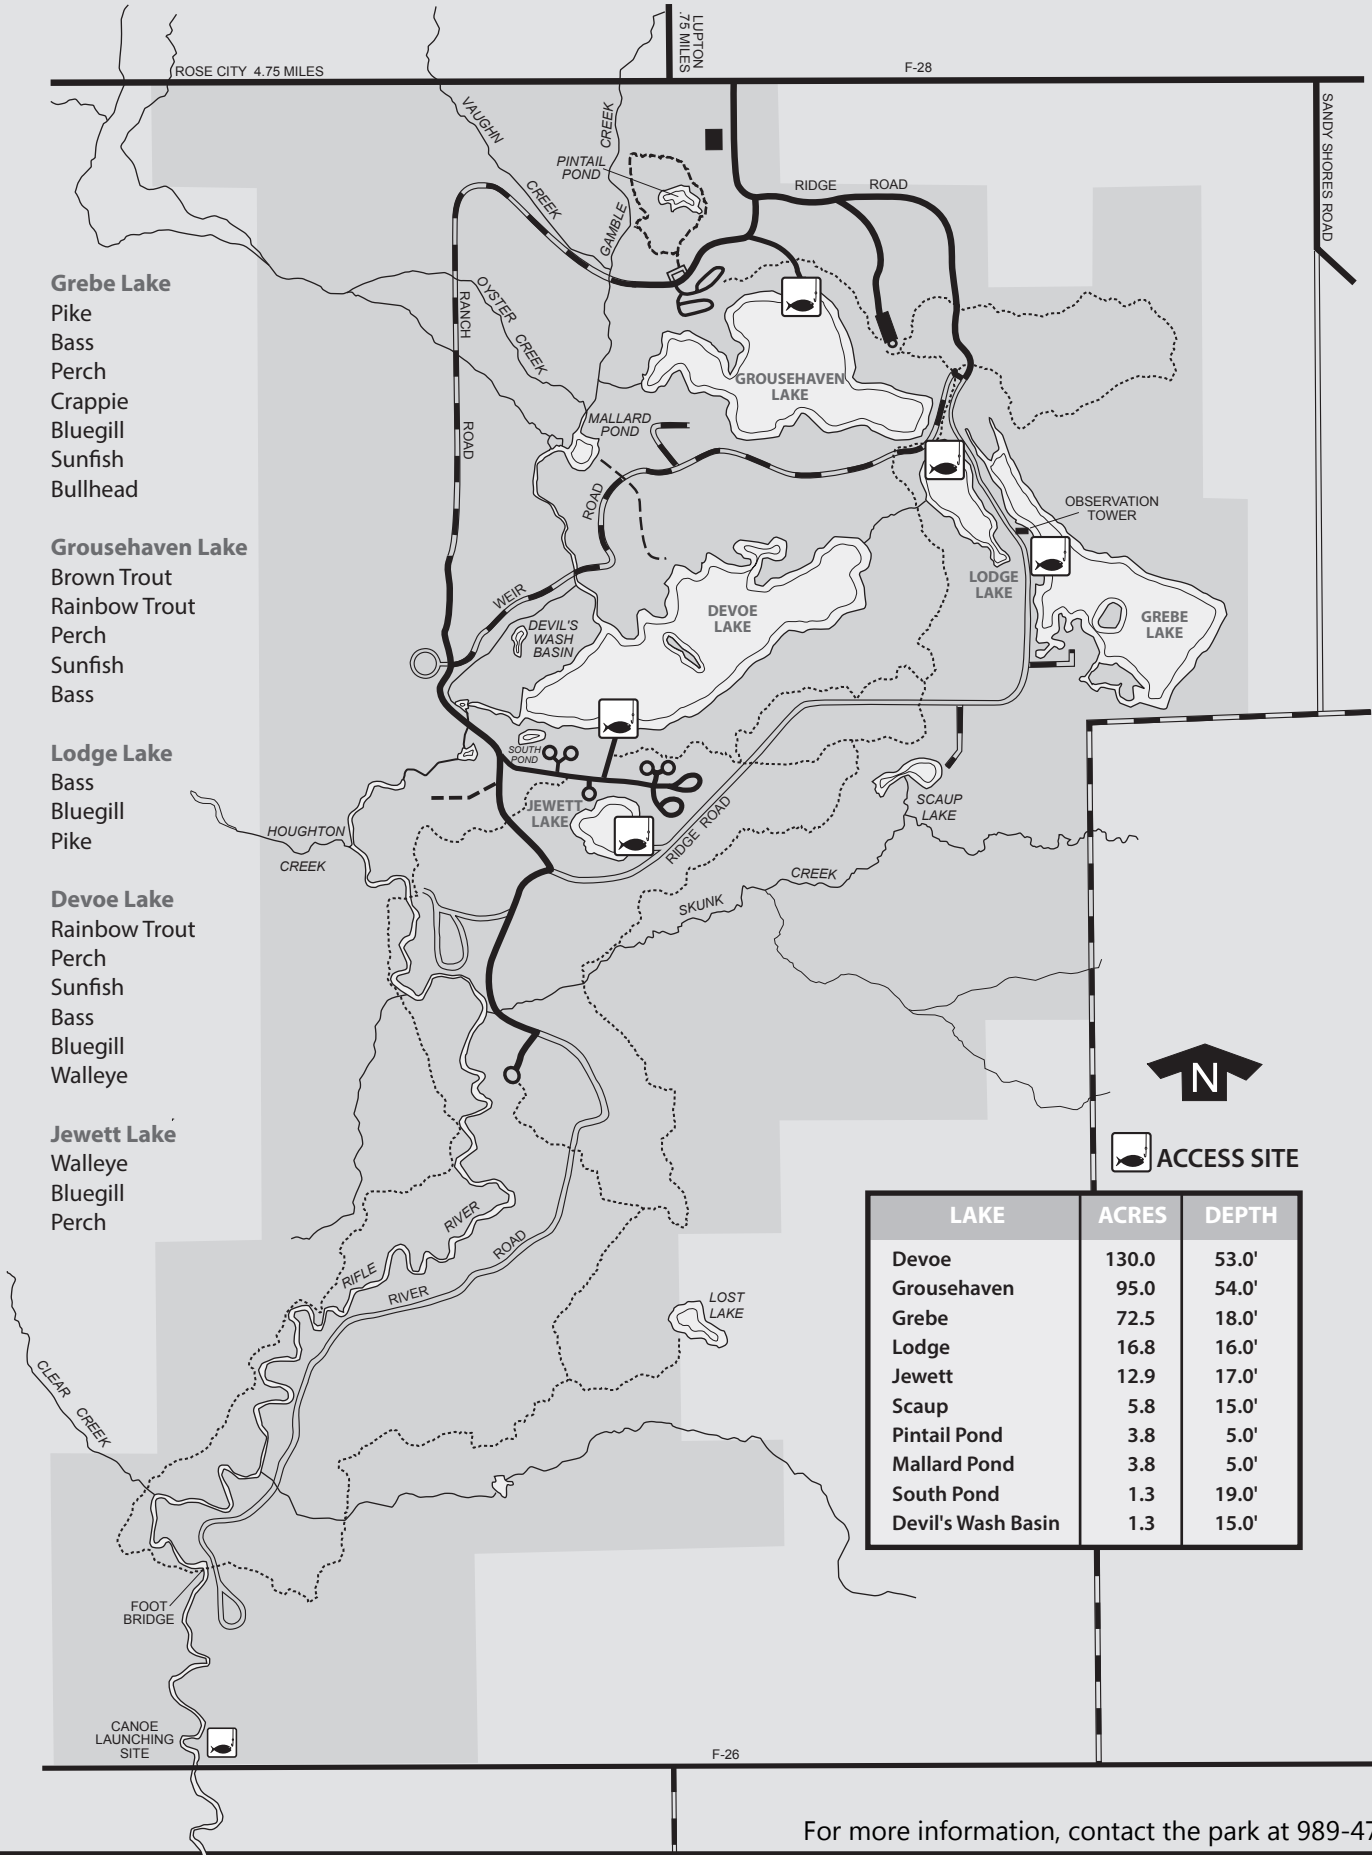

Fishing in Rifle River State Recreation Area

Grebe Lake
 Pike
 Bass
 Perch
 Crappie
 Bluegill
 Sunfish
 Bullhead

Grousehaven Lake
 Brown Trout
 Rainbow Trout
 Perch
 Sunfish
 Bass

Lodge Lake
 Bass
 Bluegill
 Pike

Devoe Lake
 Rainbow Trout
 Perch
 Sunfish
 Bass
 Bluegill
 Walleye

Jewett Lake
 Walleye
 Bluegill
 Perch

 ACCESS SITE

LAKE	ACRES	DEPTH
Devoe	130.0	53.0'
Grousehaven	95.0	54.0'
Grebe	72.5	18.0'
Lodge	16.8	16.0'
Jewett	12.9	17.0'
Scaup	5.8	15.0'
Pintail Pond	3.8	5.0'
Mallard Pond	3.8	5.0'
South Pond	1.3	19.0'
Devil's Wash Basin	1.3	15.0'

CANOE LAUNCHING SITE

F-26

For more information, contact the park at 989-473-2258.