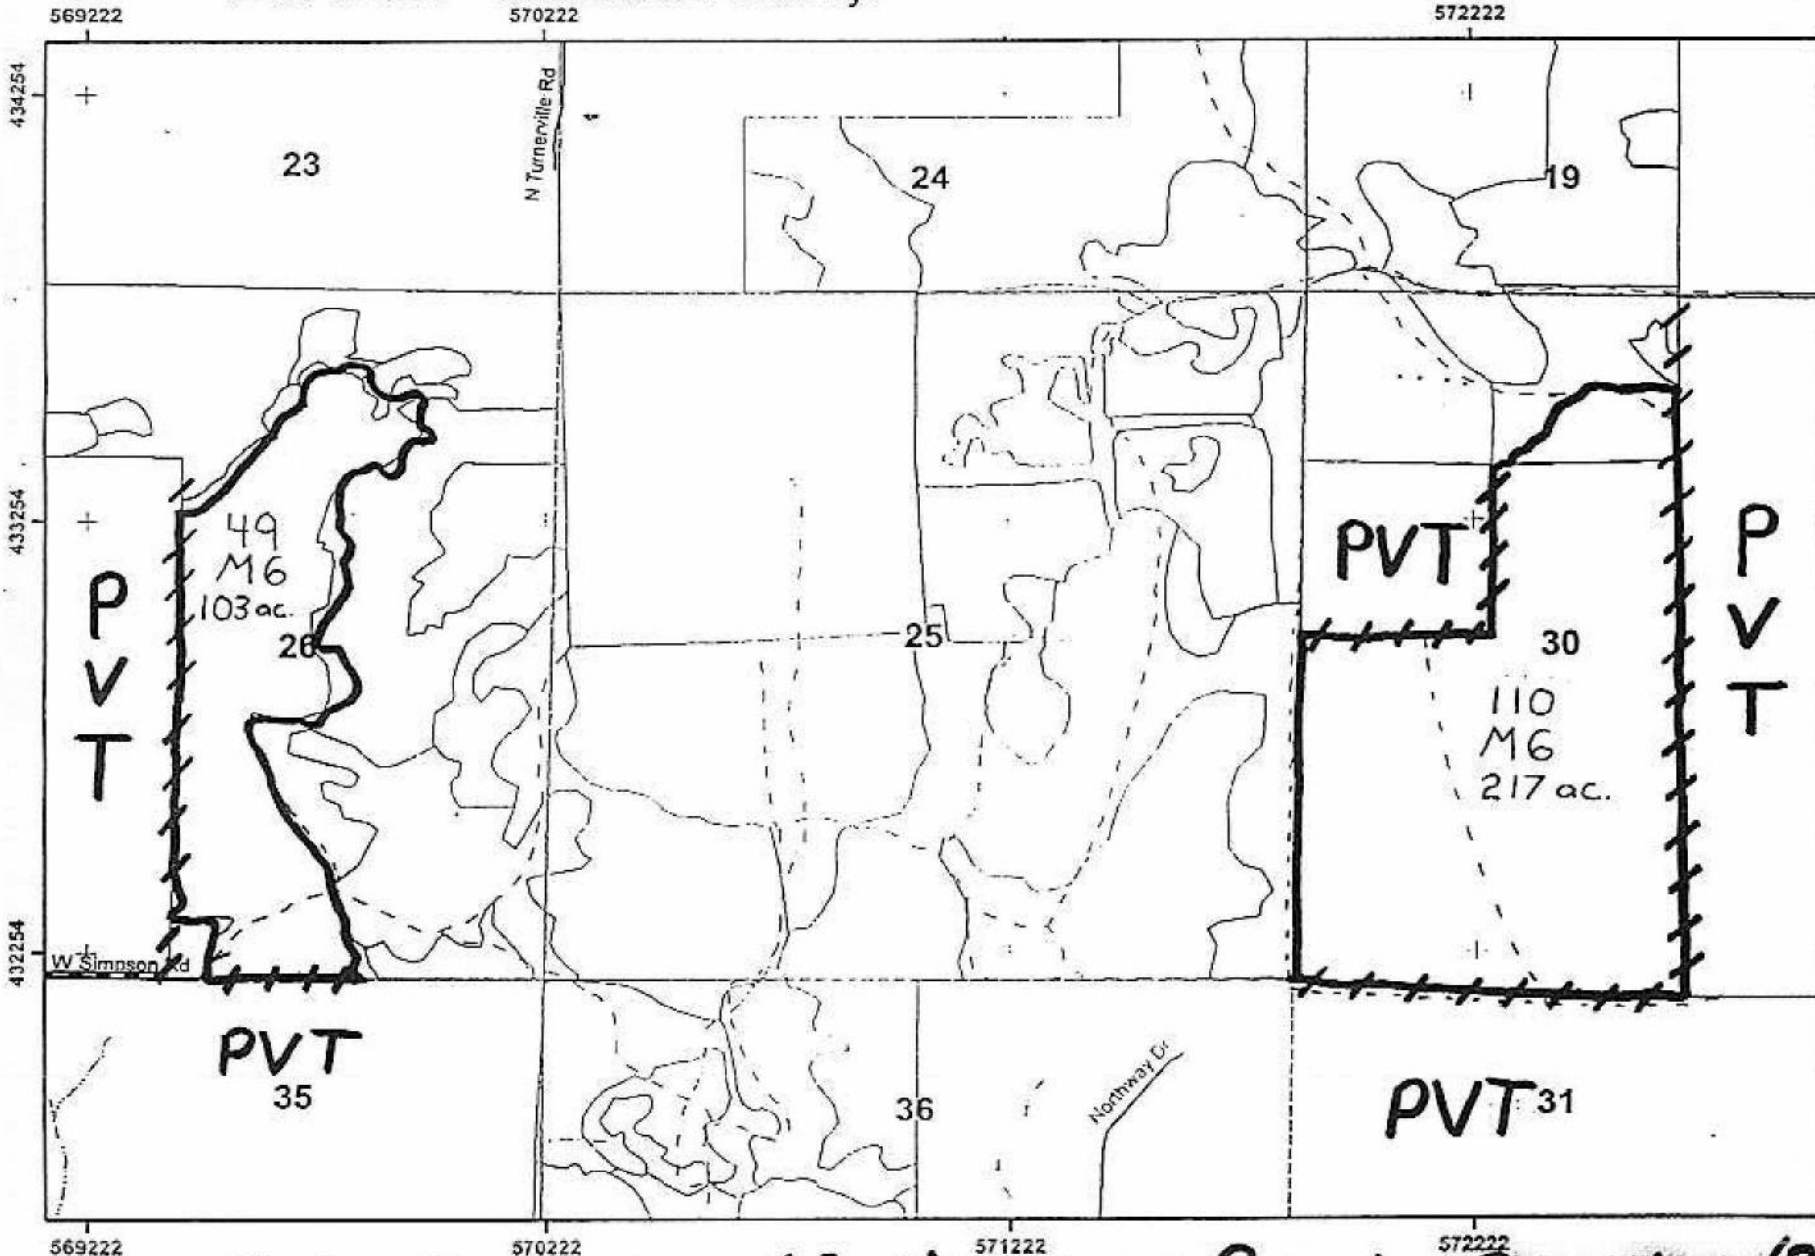

Blue Valley Hardwoods 63-013-08-01
 24N 6+7W Missaukee County.

Andy Church
 03/05/2008

Map Scale: 1:15,840

— Sale Boundary (Red) **+++** Private Boundary (Blue)....