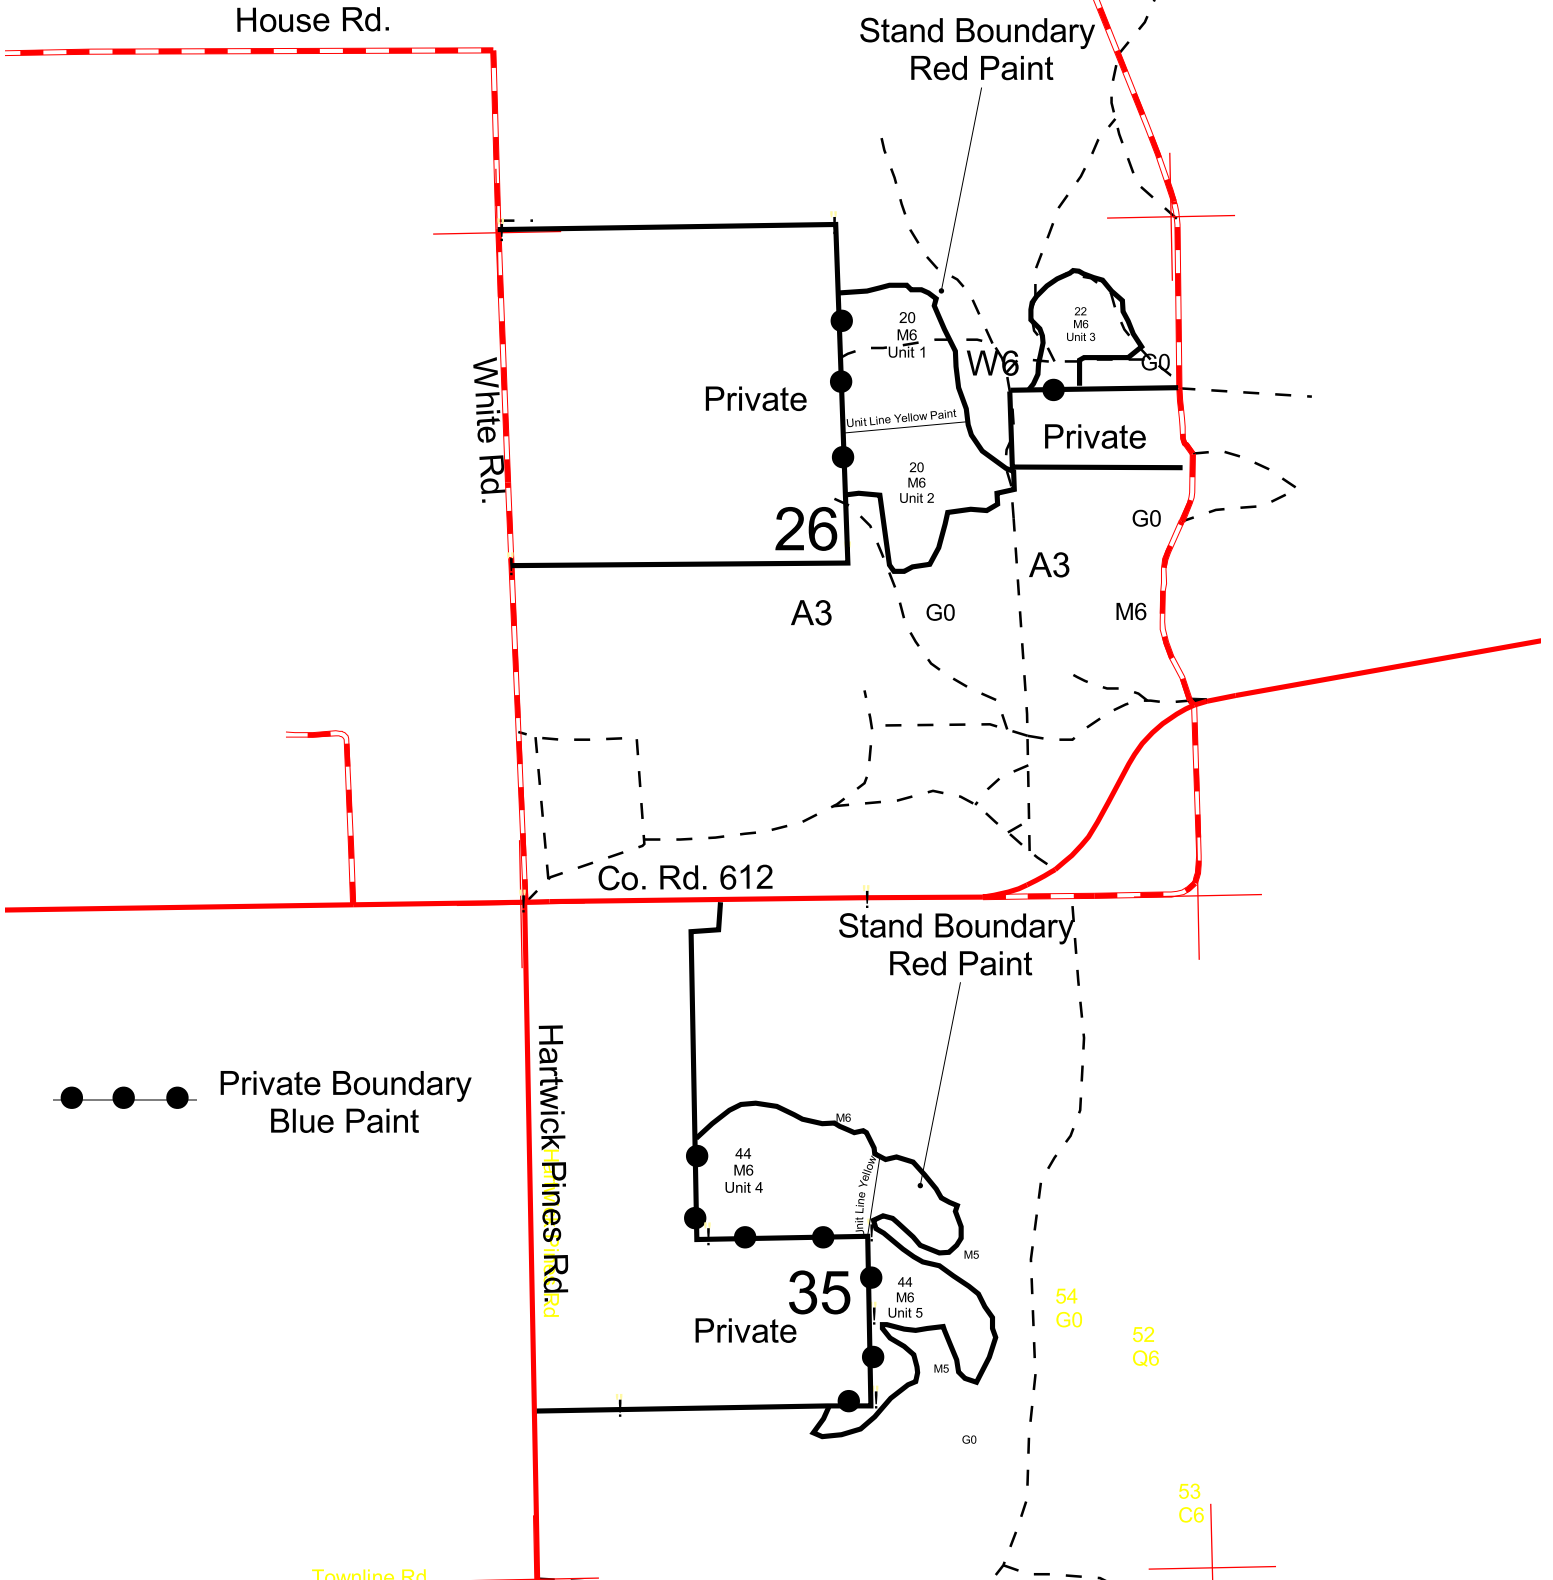

Marker Rd

# 241 HardWood Mix 111 Acres T28N R03W Sections 26 & 35

House Rd.

Stand Boundary  
Red Paint

White Rd.

Private

20  
M6  
Unit 1

22  
M6  
Unit 3

Private

Unit Line Yellow Paint

26

A3

G0

A3

G0

M6

Co. Rd. 612

Stand Boundary  
Red Paint

Private Boundary  
Blue Paint

Hartwick Pines Rd.

Stand Boundary  
Red Paint

44  
M6  
Unit 4

Unit Line Yellow

35

Private