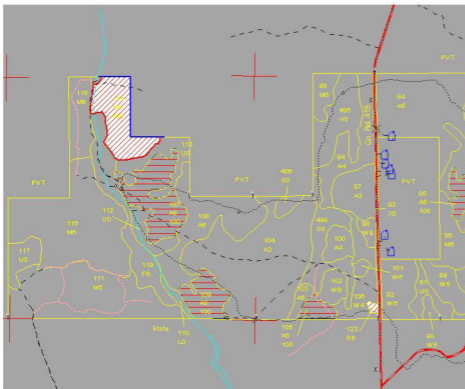

Open Road c Res092_open_roads.dwg

Census Res092_census.dwg

Reference Res092_reference.dwg

Resource Res092_resource.dwg

Stand Boundaries Res092_stand_boundaries.dwg

000 - Other/Other

001 - Red Star of

002 - Red Star of National Representative

003 - Star/Star of Land

004 - 10/10/10

005 - Star/Star of Land

006 - Selection

Comp 92 Contract Work Stand 114

- Contract_greenline.shp
- Contract_redline.shp
- Contract_blueline.shp
- RLS Corner-DNR\New092_rls_corners.shp
- Miris Corner\New092_miris_corners.shp
- County Gravel Roads\New092_co_gravel_roads.shp
- Poor Dirt Roads\New092_poor_dirt_roads.shp
- Closed Roads\New092_closed_roads.shp
- Trails\New092_trails.shp
- Trails\New092_dbg_sled_training_route.shp
- Trails\New092_snowmobile_trail.shp
- Water Features\New092_water_features.shp
- Camps\New092_camps.shp
- Residence\New092_residence.shp
- Homestead\New092_paterson_homestead.shp
- New092_access_sites.shp
- Gates\New092_gates.shp
- Campground\New092_campgrounds.shp
- Stand Boundary\New092_stand_boundary.shp
- New092_stand_join.shp
- 030 - Other/Other
- New092_stand_join.shp
- 100 - Final Harvest
- 146 - Final Harvest/Natural Regeneration
- 300 - Shelterwood seed
- 400 - Thinning
- 700 - Shelterwood prep
- 800 - Selection

Field Map

Compartment 92
 T47N, R11W, Sec. 17, 20, 22, 27, 30, 32-34
 County: Luce
 Unit: Newberry
 YOE: 2009
 Acres: 2,805 GIS Calculated
 Stand Examiner: Jason Tokar
 Map Revised: 2/14/2008
 Map Phase: Post Review

- ### Legend
- RLS Corners
 - Miris Corners
 - County Gravel Roads
 - Poor Dirt Roads
 - Closed Roads
 - ORV Trails
 - Water Features
 - Homestead
 - Residences
 - Camps
 - Gates
 - ORV Trails
 - Snowmobile Trails
 - Dogsled Trails
 - Access Sites
 - Campgrounds
 - Stand Boundary
 - 098 - Other/Other
 - 100 - Final Harvest
 - 146 - Final Harvest/Natural Regeneration
 - 300 - Shelterwood-seed
 - 400 - Thinning
 - 700 - Shelterwood-prep
 - 800 - Selection