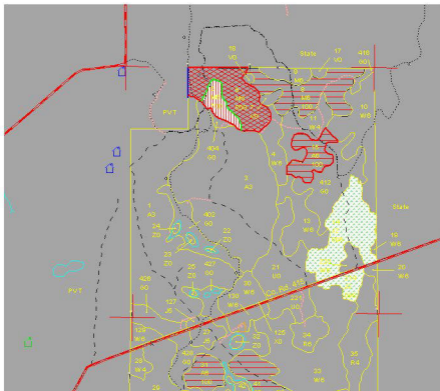

Comp 92 Contract Work Stands 5, 6, 15

Contract_greenline.dwg

Contract_redline.dwg

Contract_blueline.dwg

RI1 County DNR Res092_ri1_parks.dwg

County Geovis Road c Res092_co_gov_vis.dwg

Road DNR Road c Res092_dnr_road.dwg

Open Road c Res092_open_roads.dwg

Census Res092_census.dwg

Reference Res092_reference.dwg

Resource Res092_resource.dwg

000 - Other/Other

001 - Red Star of

002 - Red Star of National Representative

003 - Star/Star of Land

004 - 10/10/10

005 - Star/Star of Land

006 - Selection