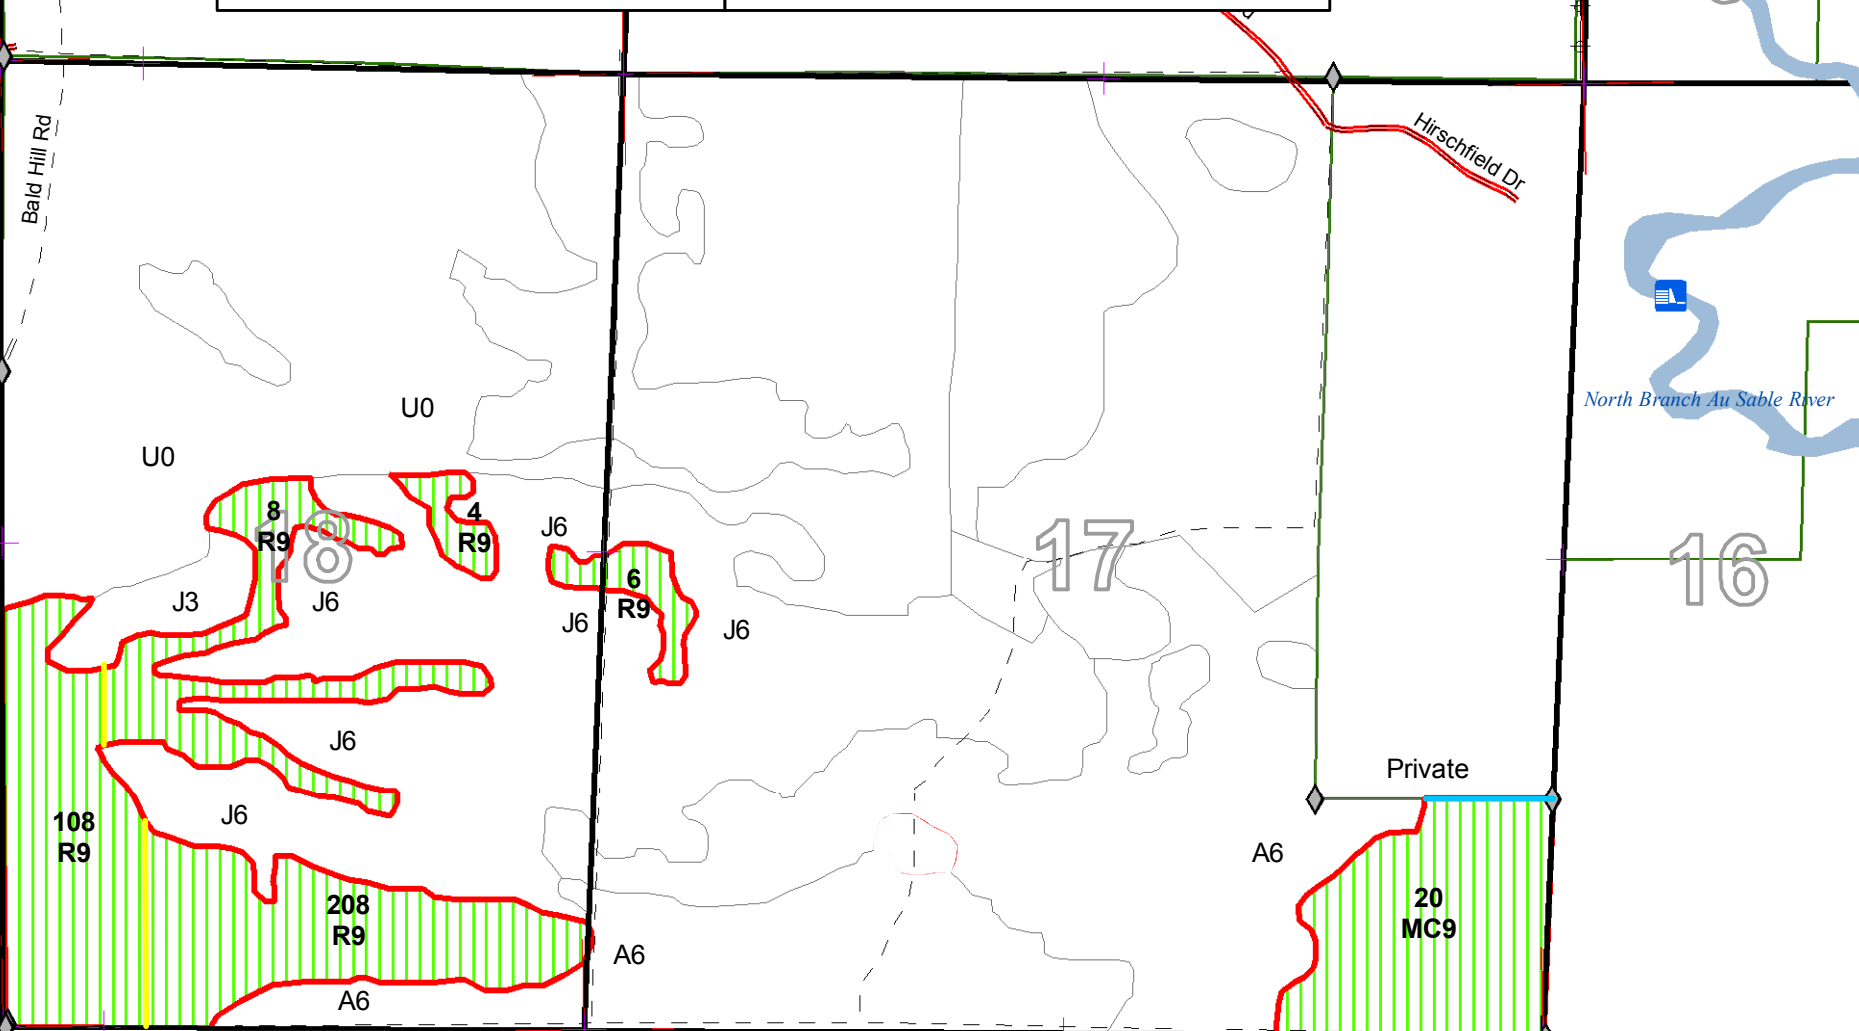

12

Comp 276 Shelterwood
137 Acres

T27N R01W
Sec 17 – S1/2SE, NWSW
Sec 18 – S1/2NE, SE1/4, E1/2SW

9

Bald Hill Rd

Hirschfield Dr

North Branch Au Sable River

13

17

16

Legend

-  Sale Boundary - State - Red Paint
-  Sale Boundary - Private - Blue Paint
-  Unit Boundary - Yellow Paint
-  Stand Treatment Line

Scale: 1" = 5 Miles

2

20

21