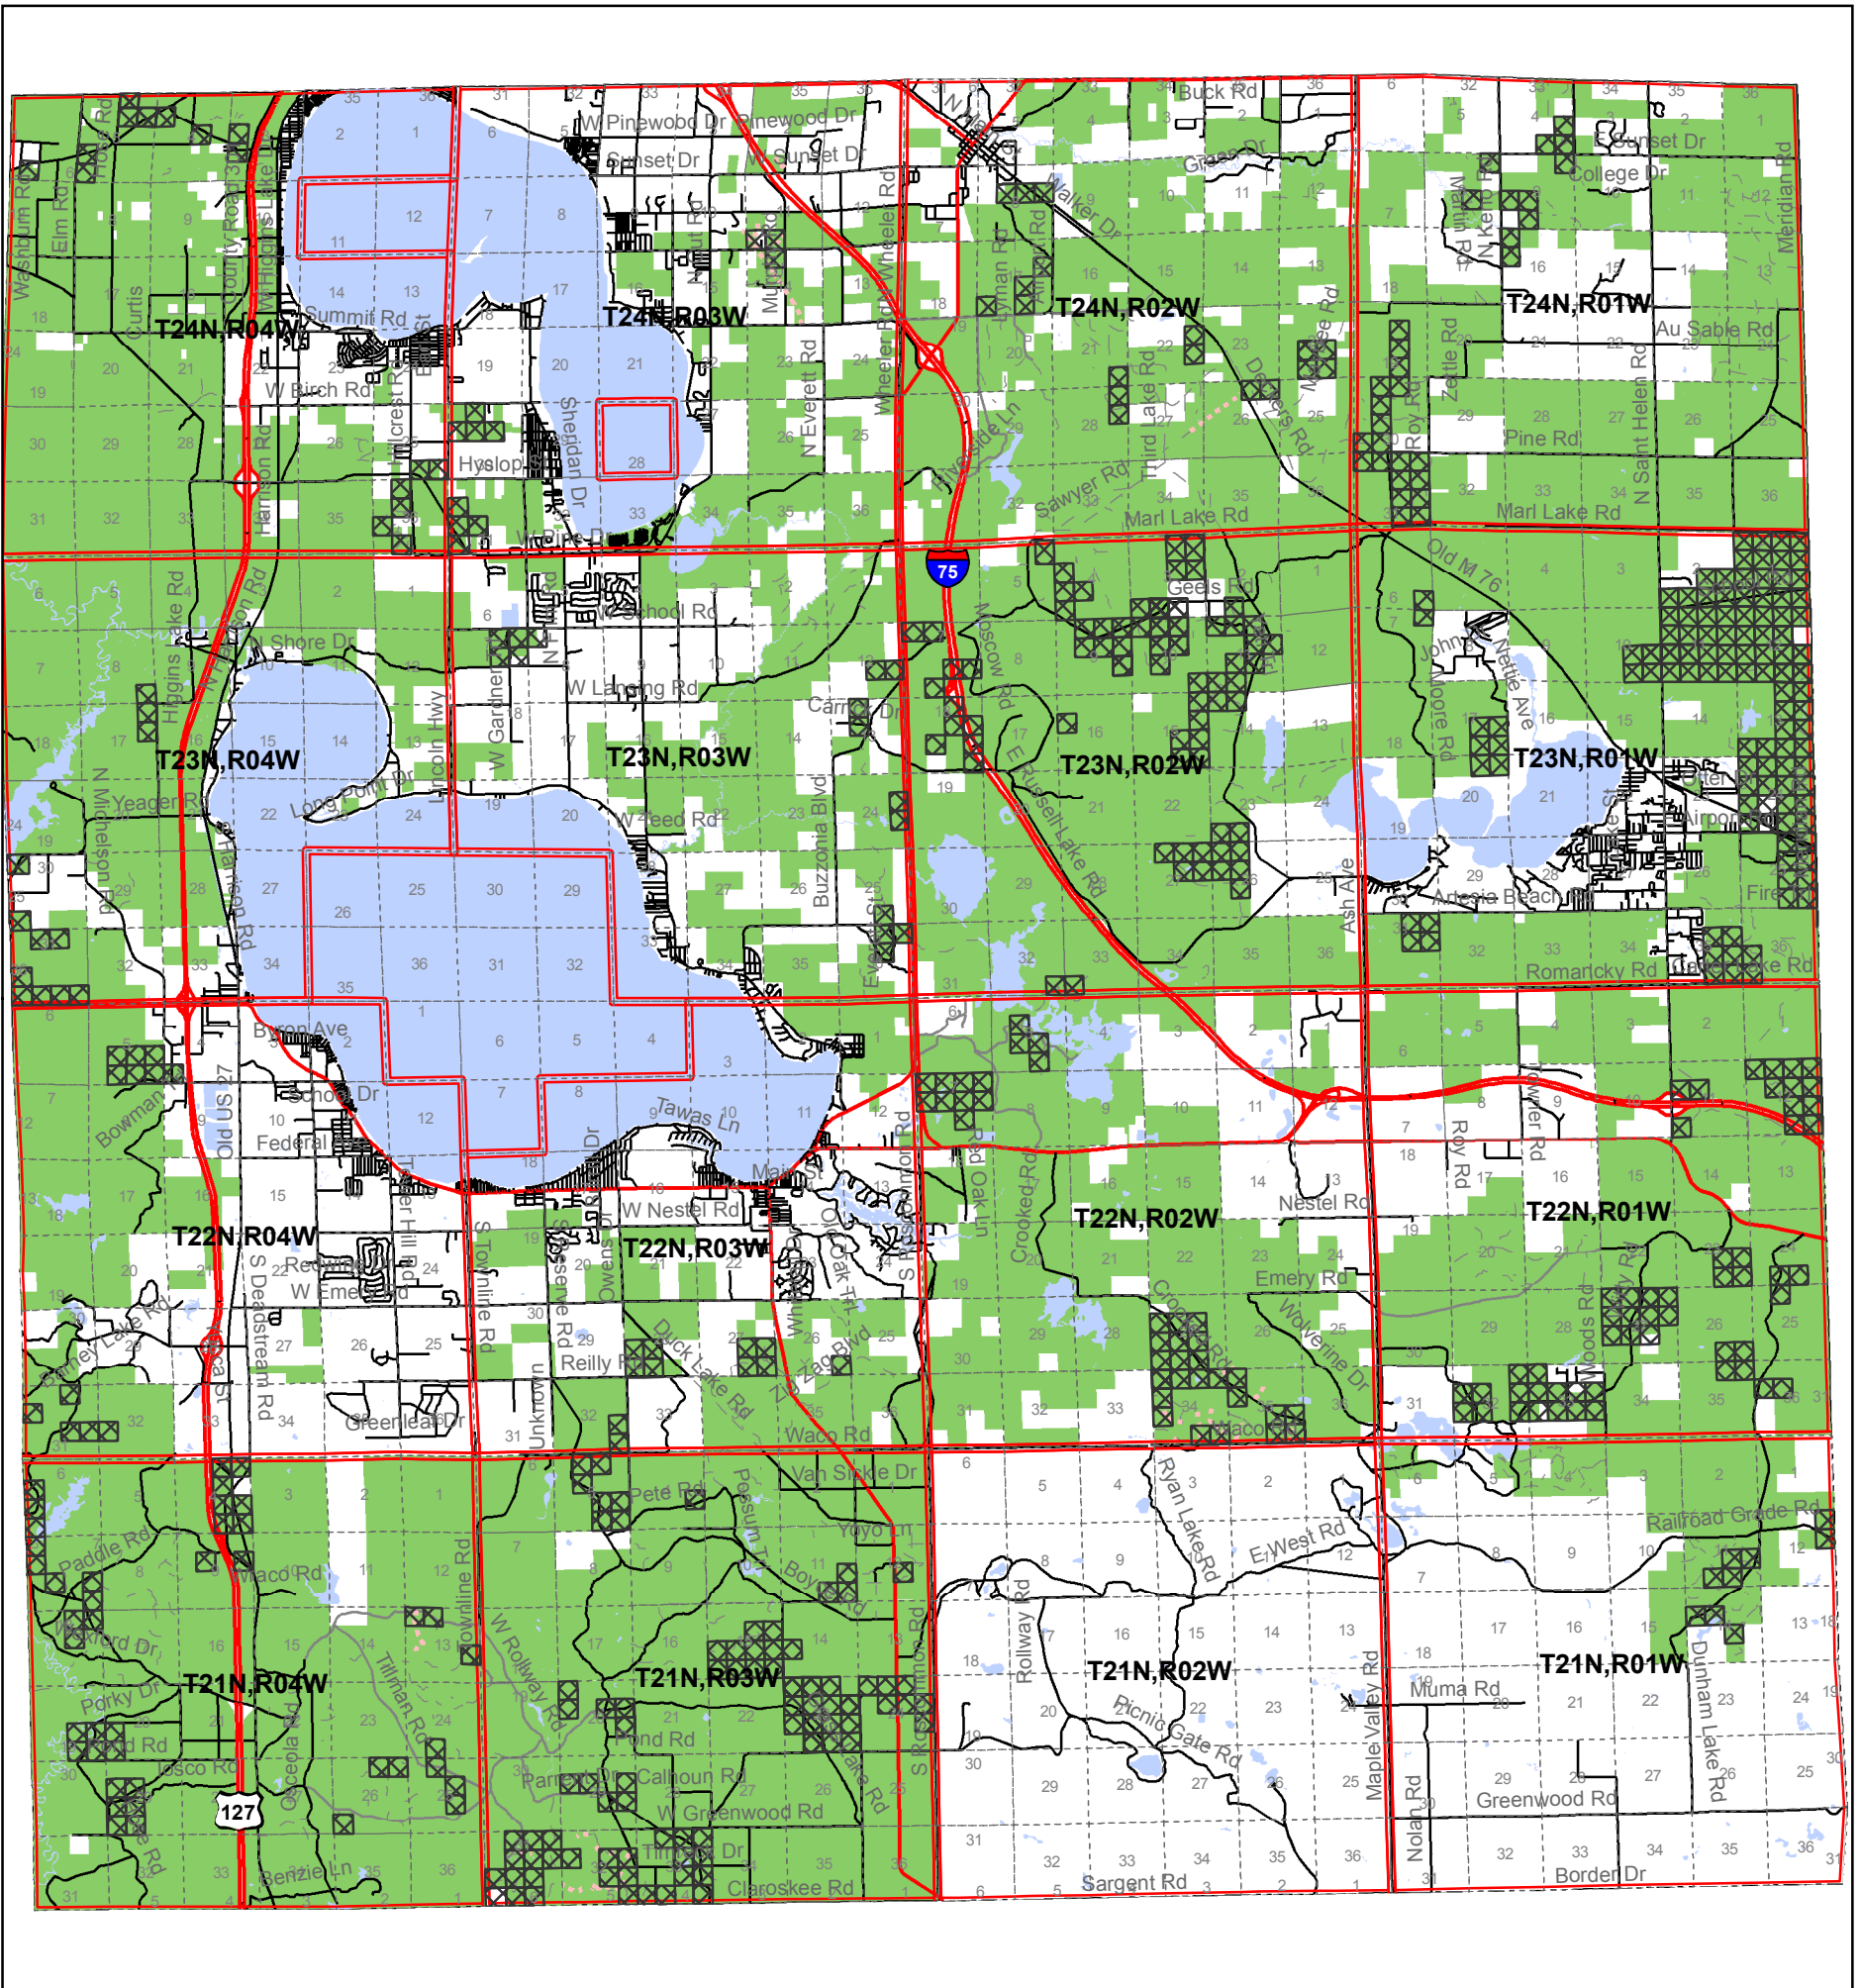

Roscommon County Fuelwood Permit Map 2011

Great Lakes
Great Times
Great Outdoors
www.michigan.gov/dnr

Legend

- No Cutting Allowed
- Highway
- Paved Roads
- Gravel Roads
- Poor Dirt Roads
- Trail (Non-Recreation)
- Closed Roads
- Town Range
- Sections
- State Forest Land Open to Fuelwood