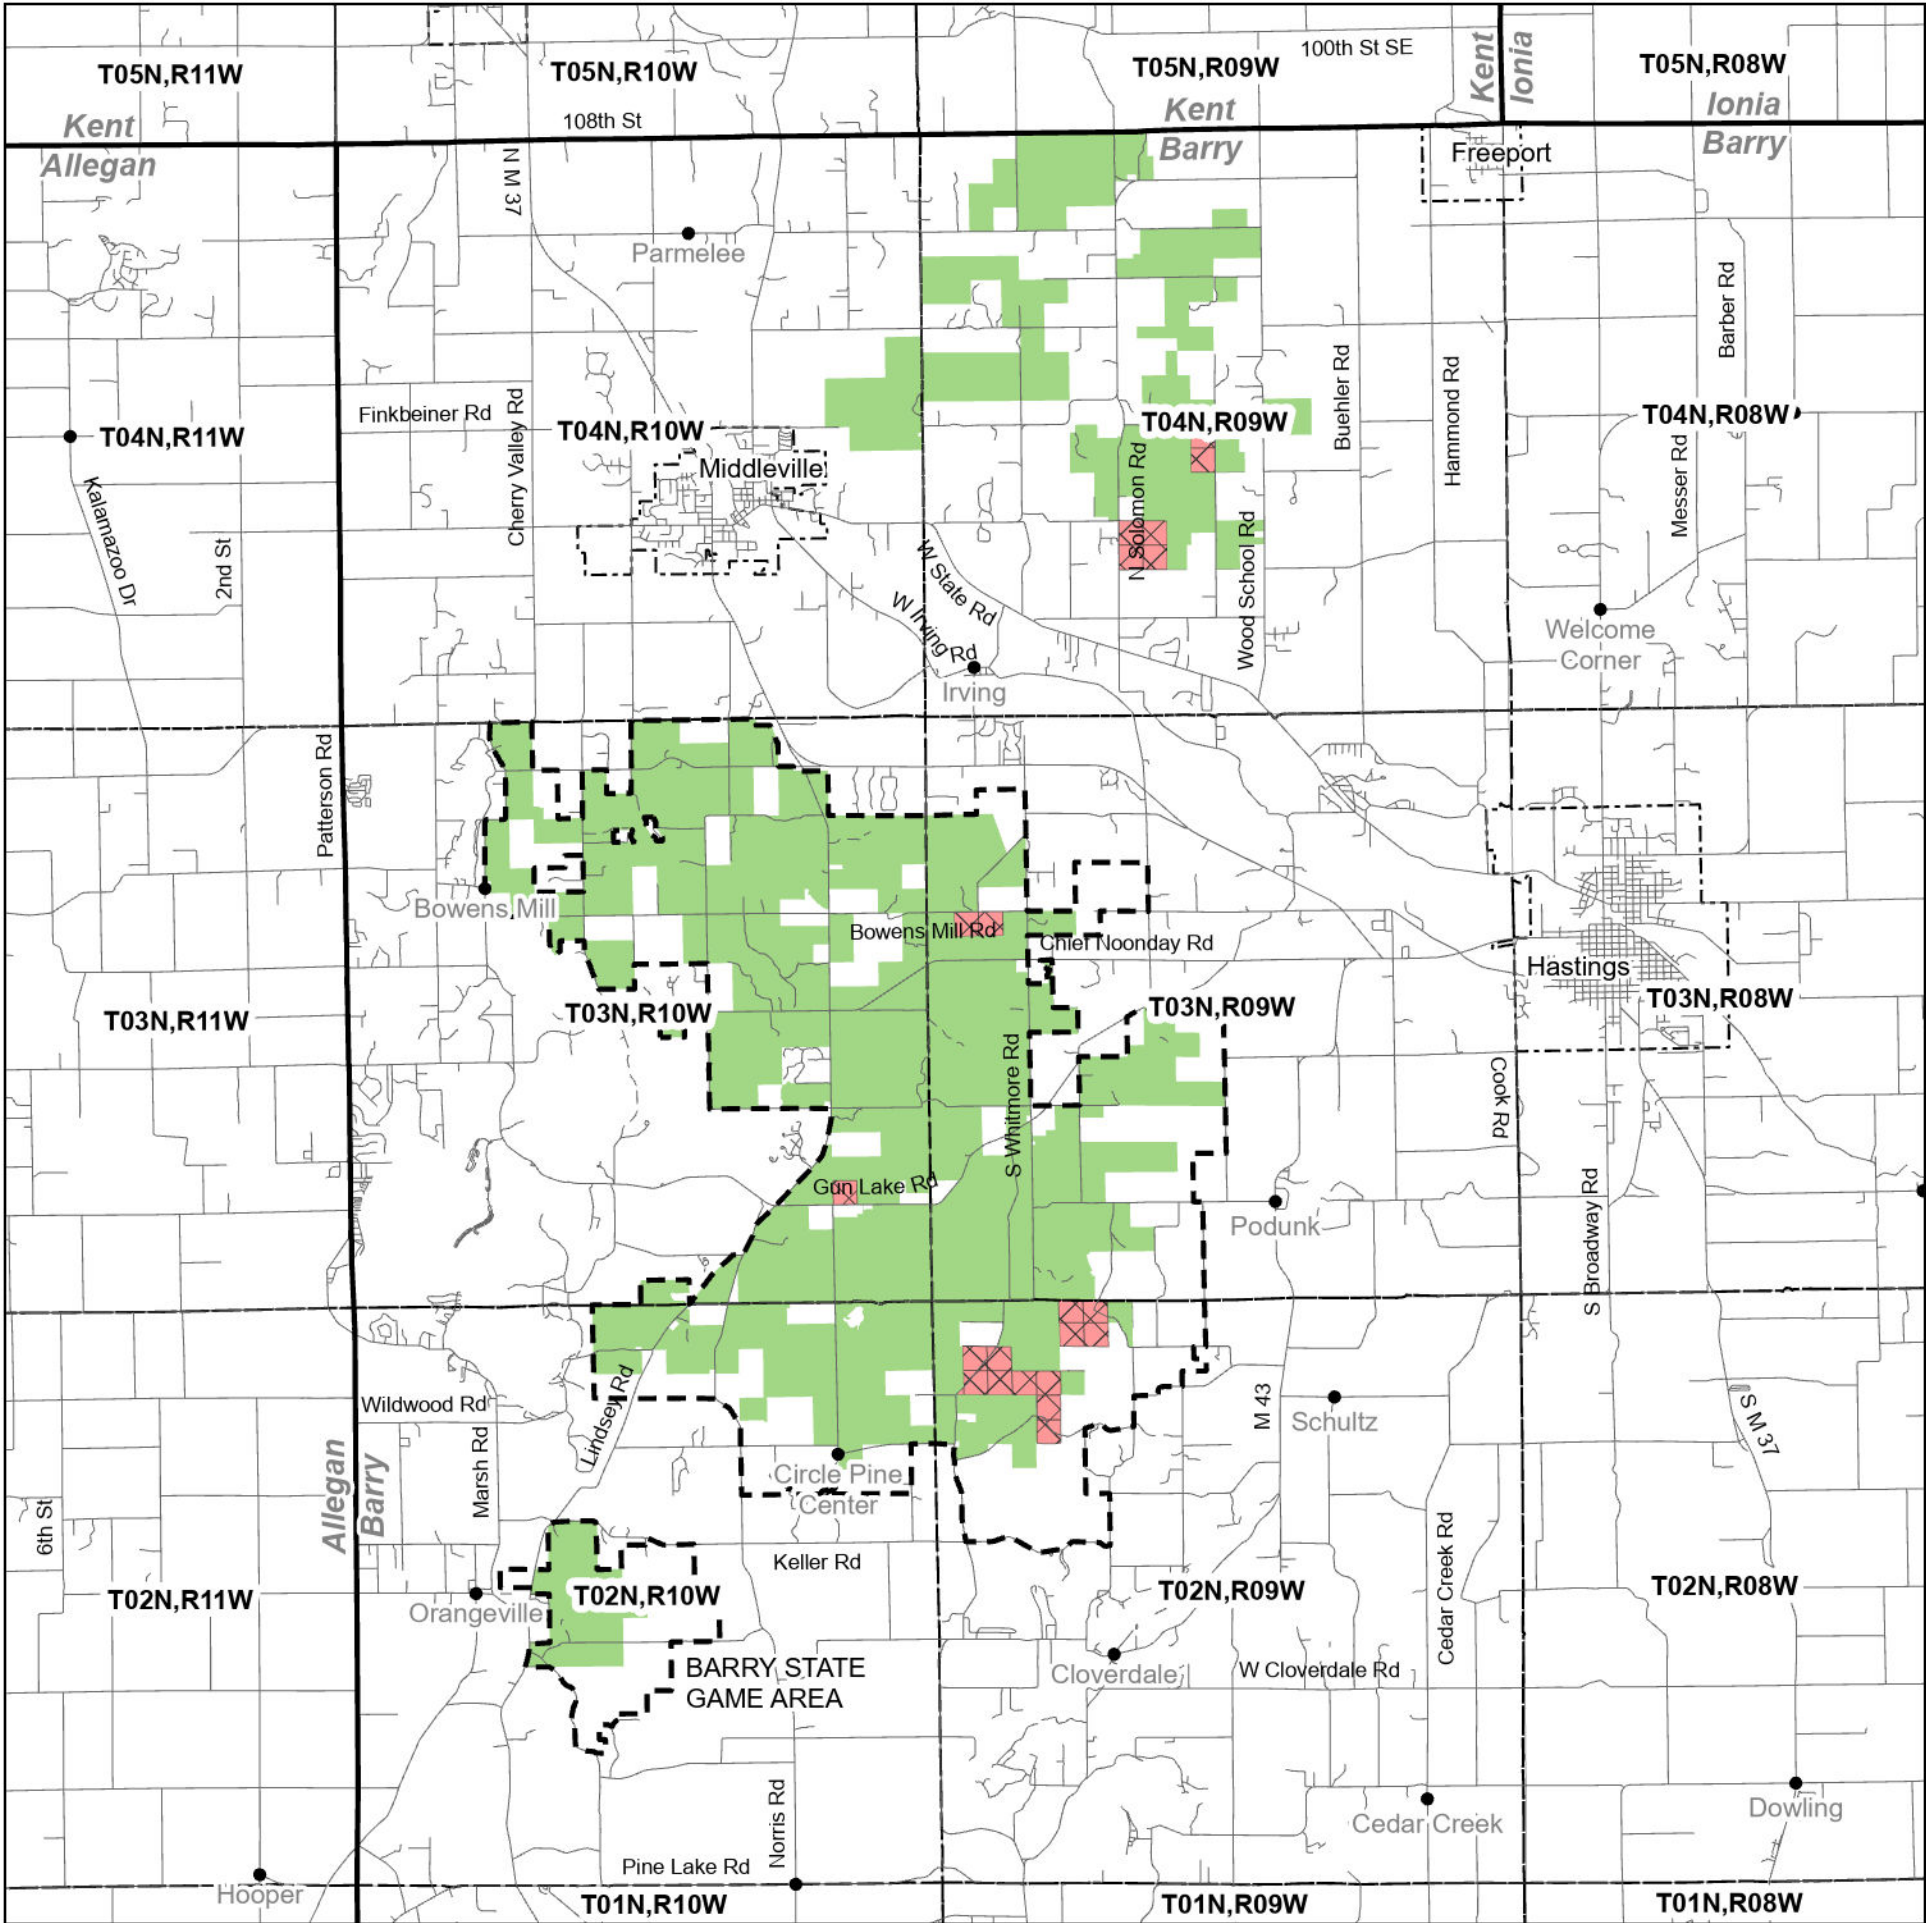

2025 FUELWOOD COLLECTION
 BARRY COUNTY
 BARRY STATE GAME AREA

- Open (Recently Closed Timber Sale)
- Open
- Open (Military Restrictions – Possible closure from May to September)
- Closed