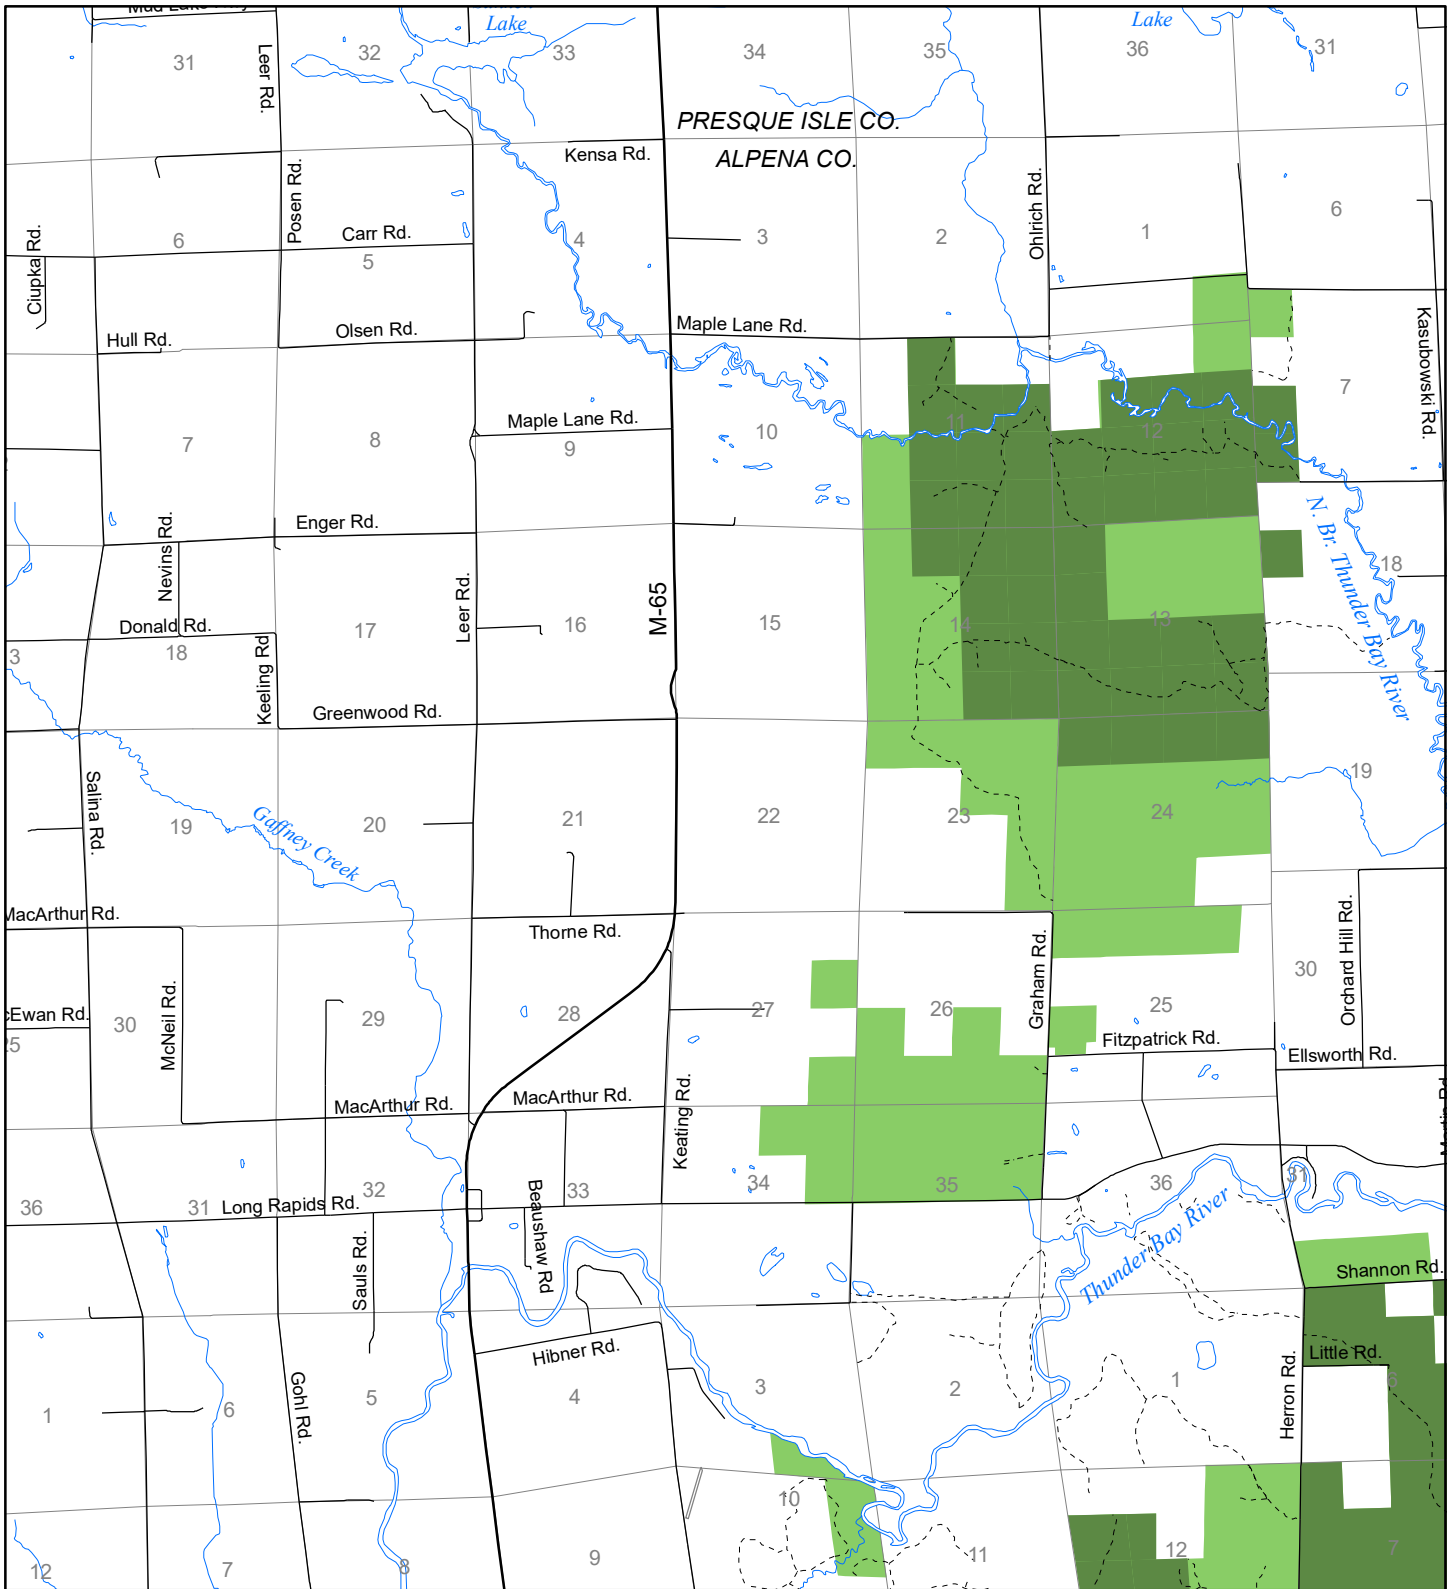

Fuelwood Collection
Alpena County
T32N, R06E

- State land open to fuelwood collection
- State land closed to fuelwood collection

Effective: April 1, 2017

N
Miles
0 1

02/16/2017