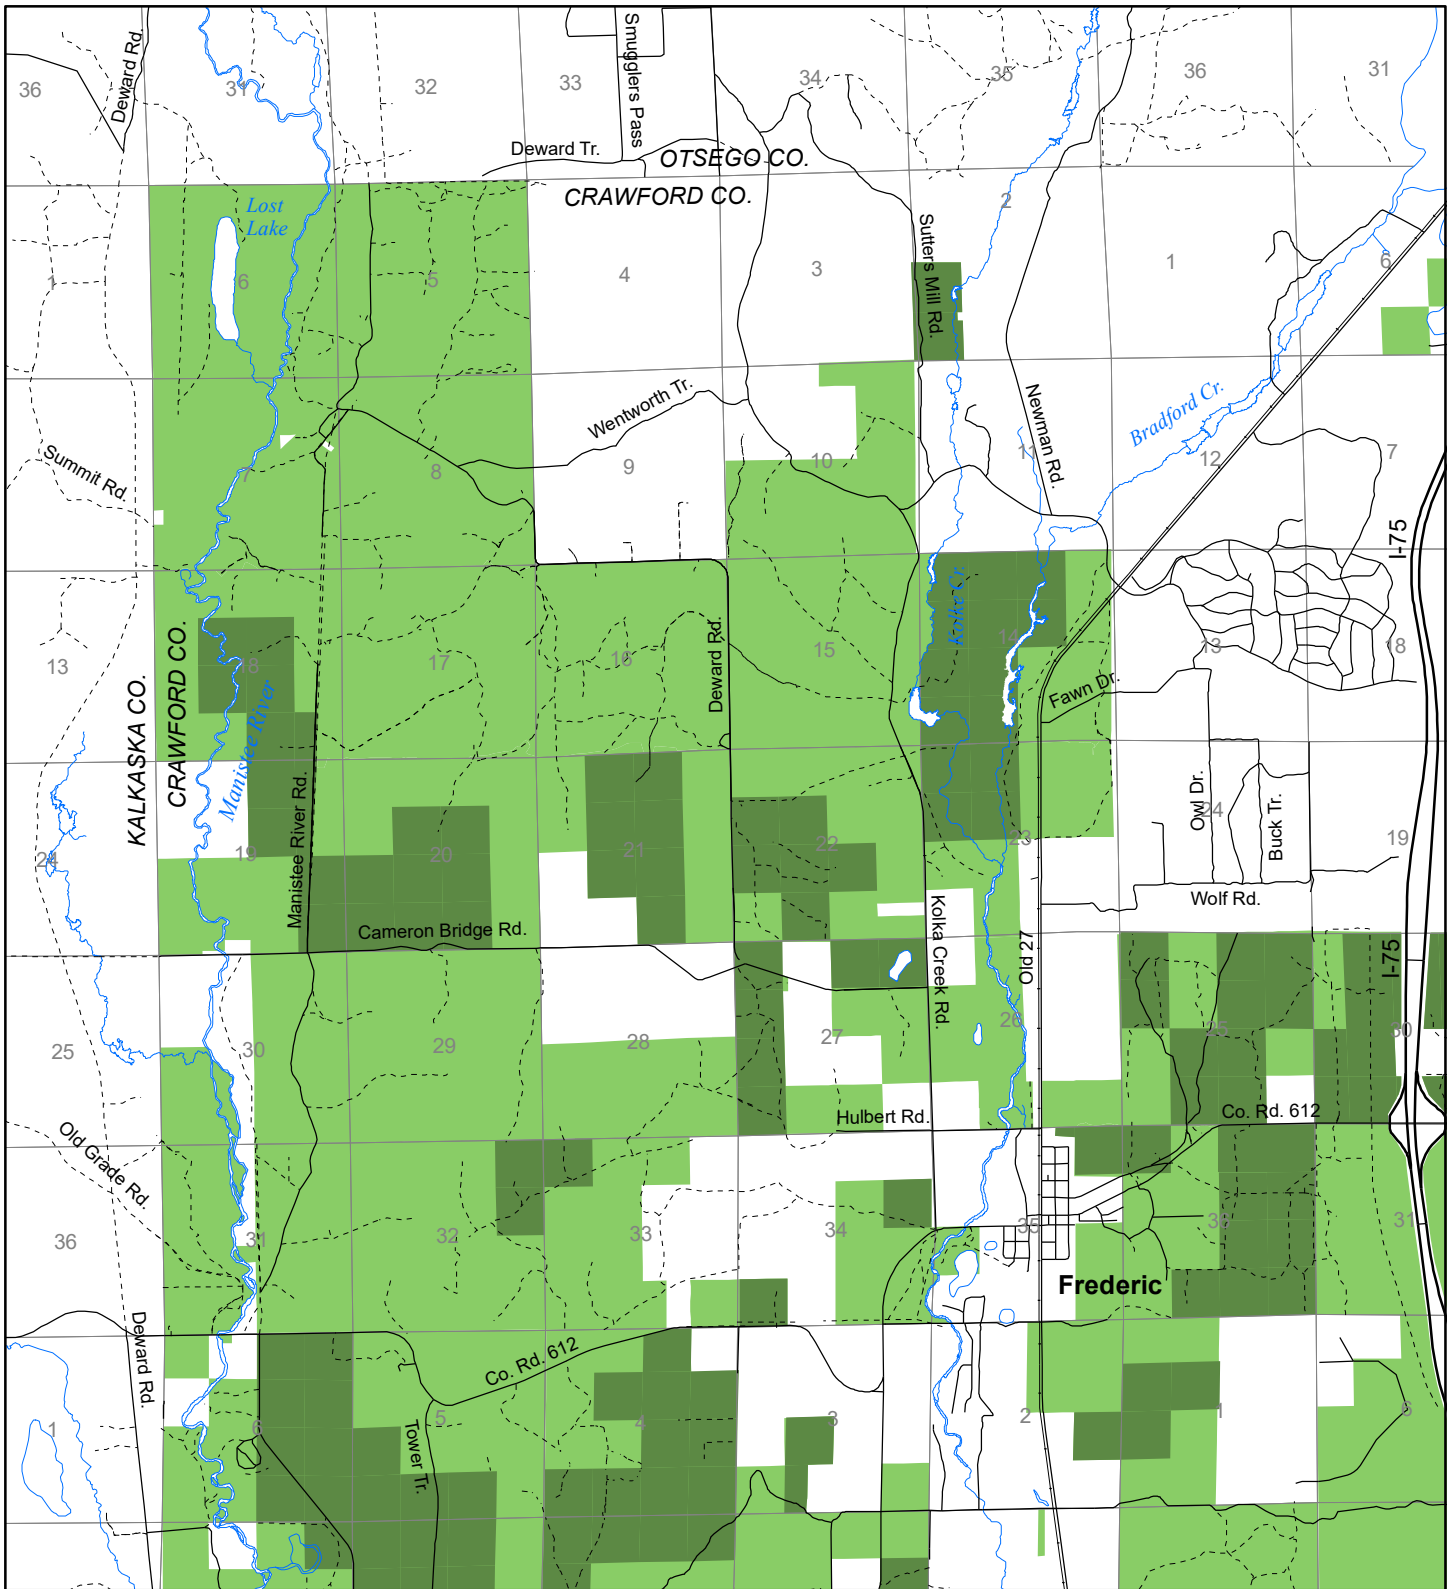

Fuelwood Collection Crawford County T28N, R04W

- State land open to fuelwood collection
- State land closed to fuelwood collection

Effective: April 1, 2017

0 1

MILE

03/09/2017

N

DNR