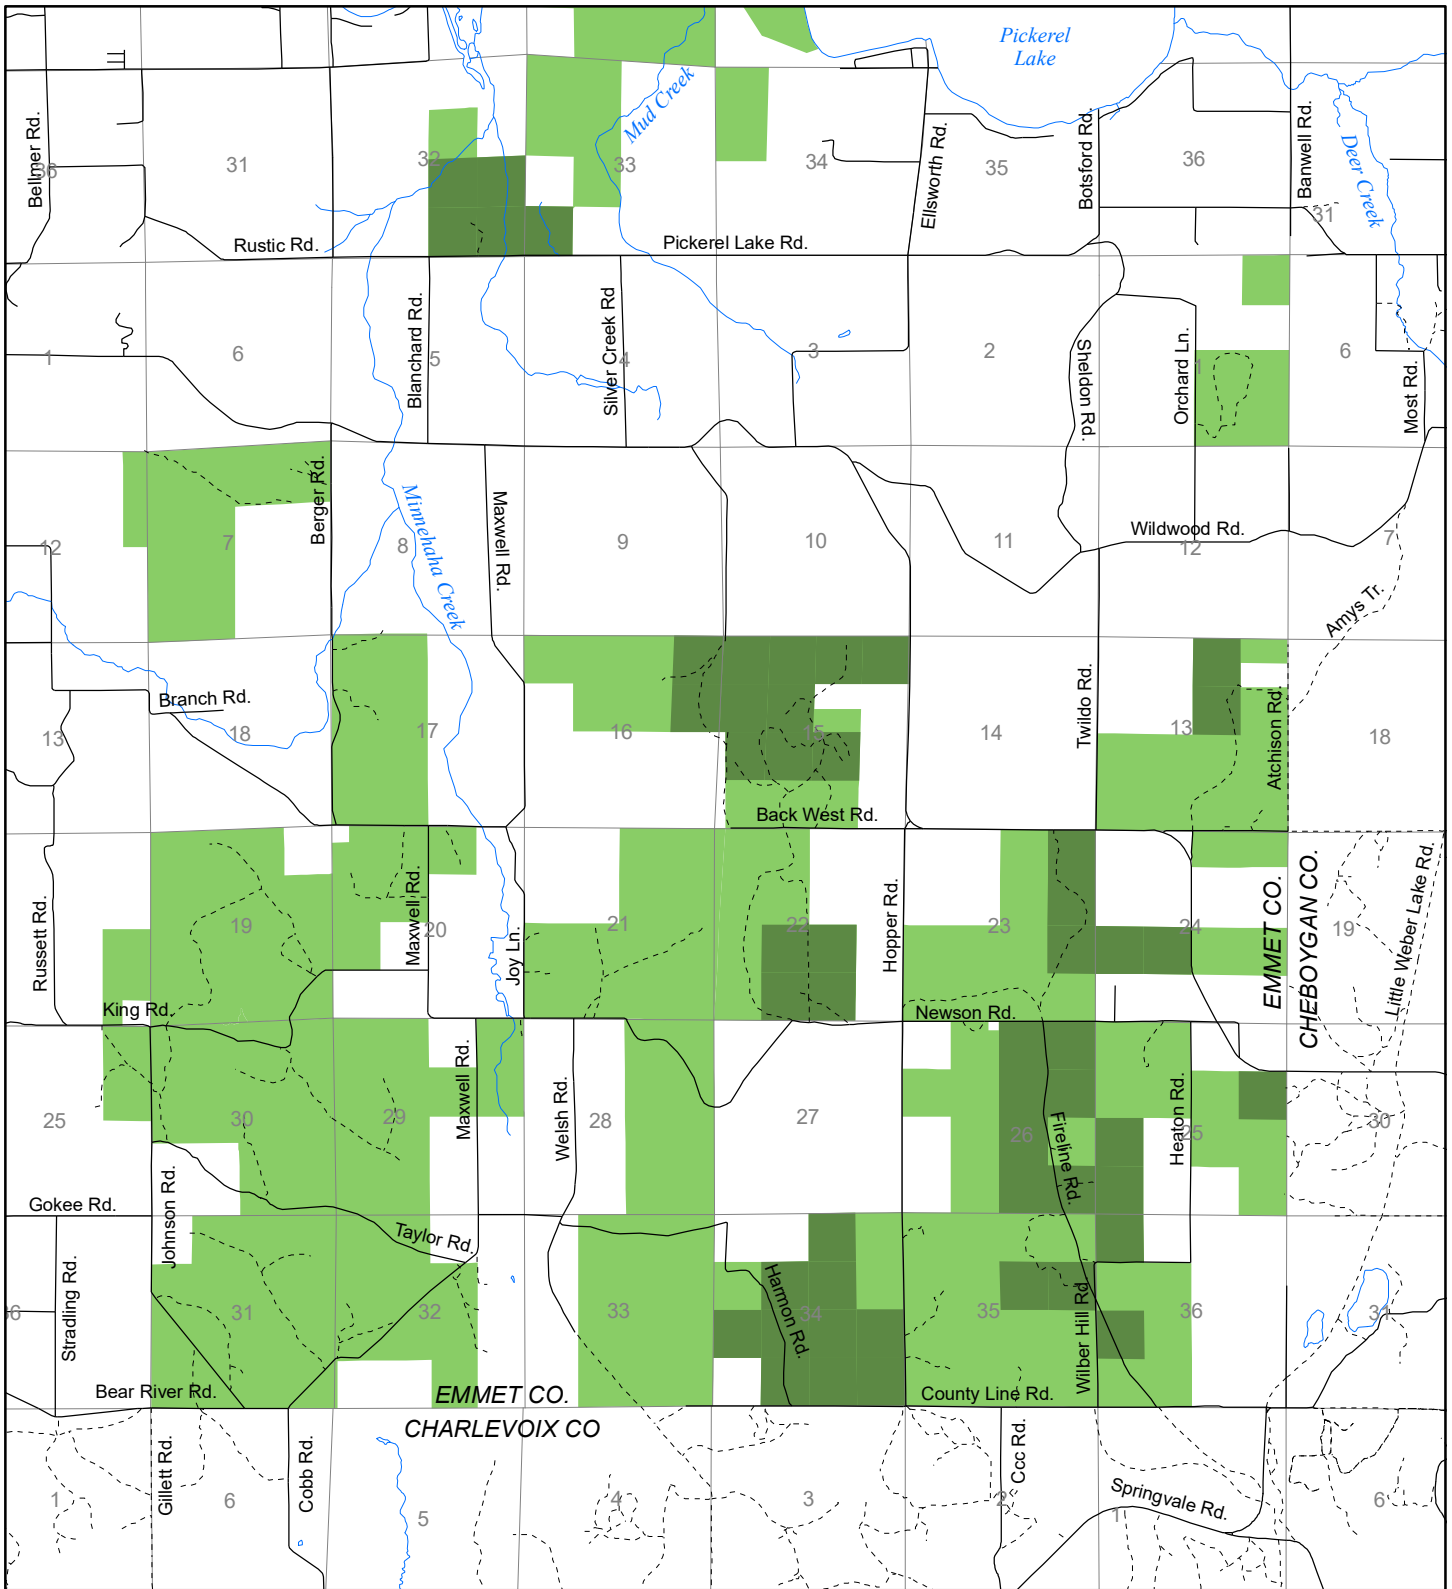

Fuelwood Collection Emmet County T34N, R04W

- State land open to fuelwood collection
- State land closed to fuelwood collection

Effective: April 1, 2017

0 N 1
MILE
03/07/2017