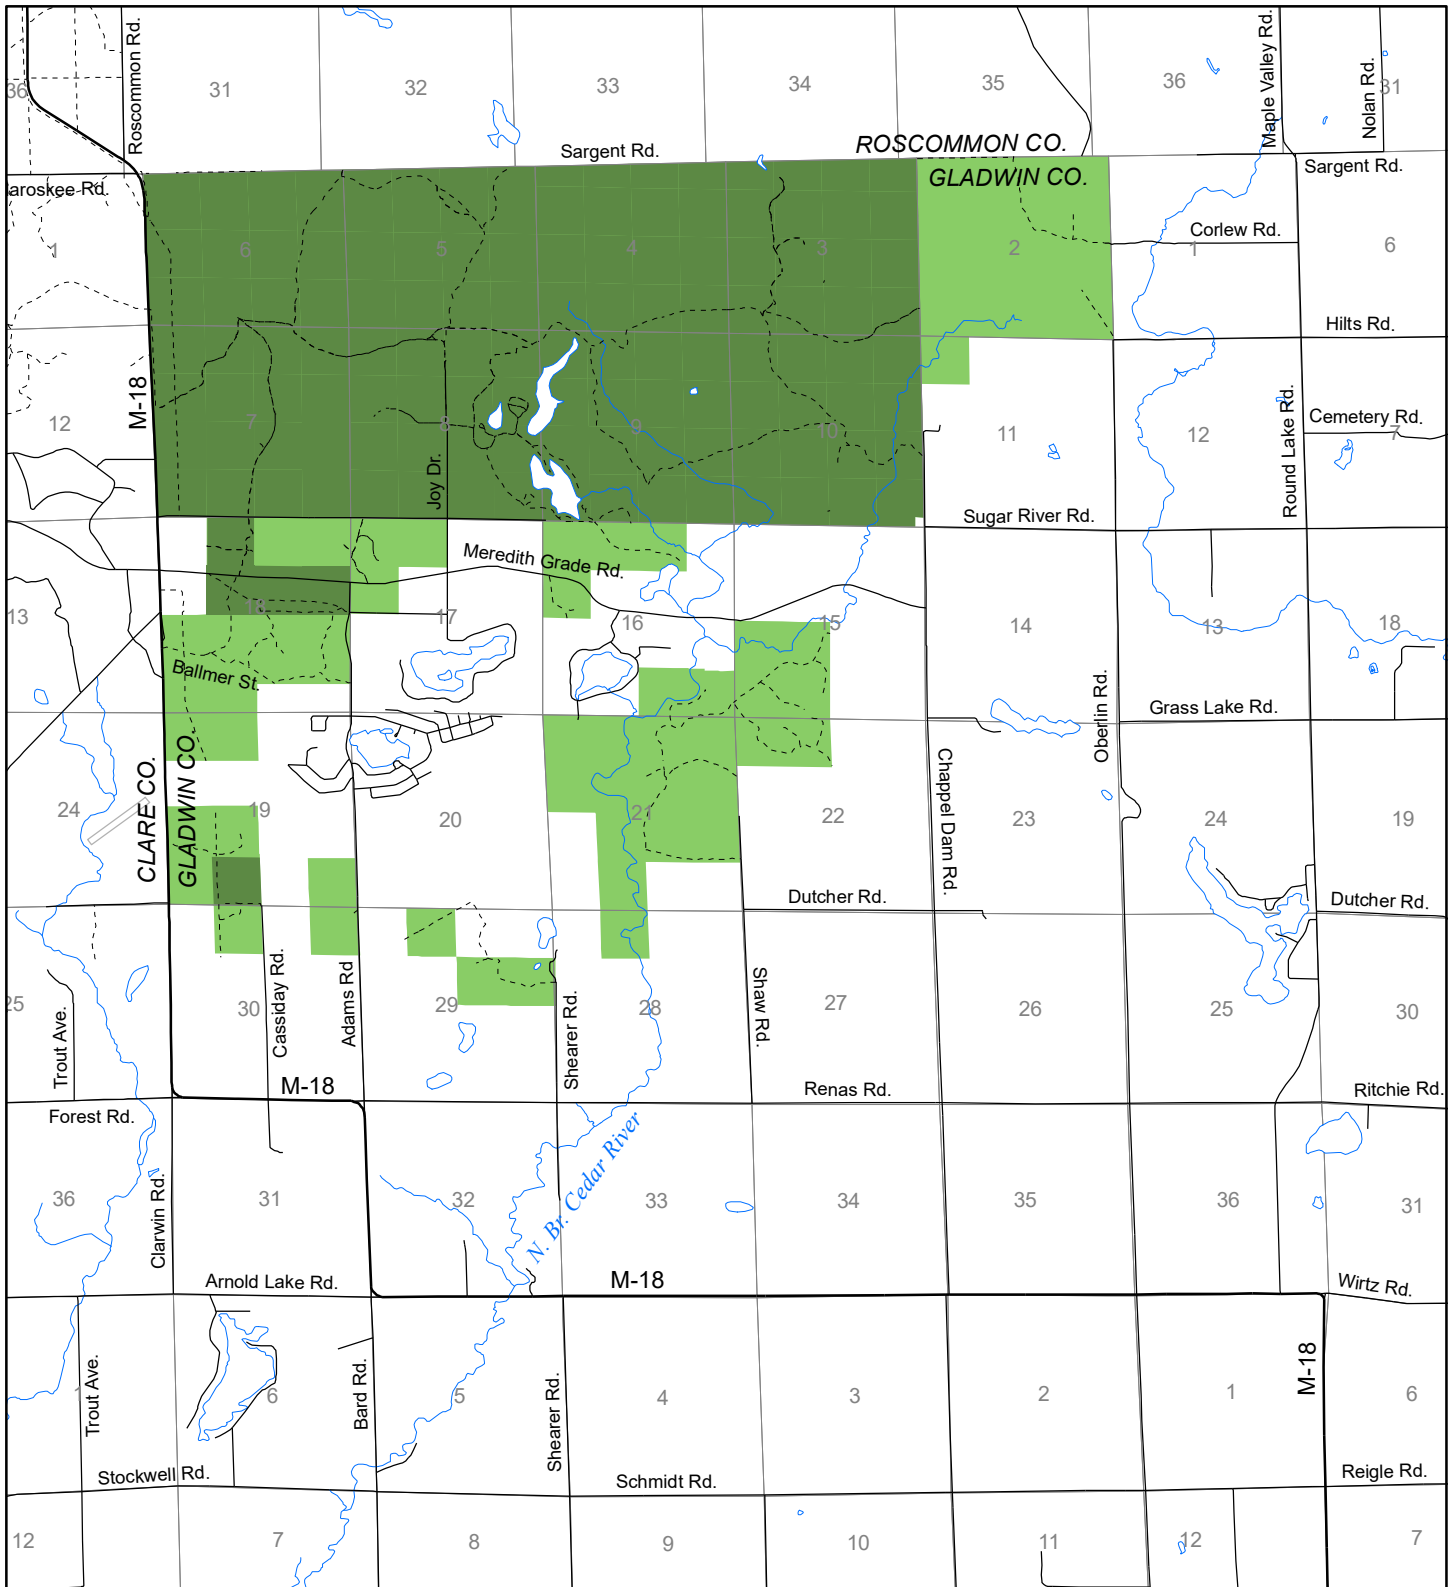

Fuelwood Collection Gladwin County T20N, R02W

- State land open to fuelwood collection
- State land closed to fuelwood collection

Effective: April 1, 2017

0 1
MILE
03/16/2017