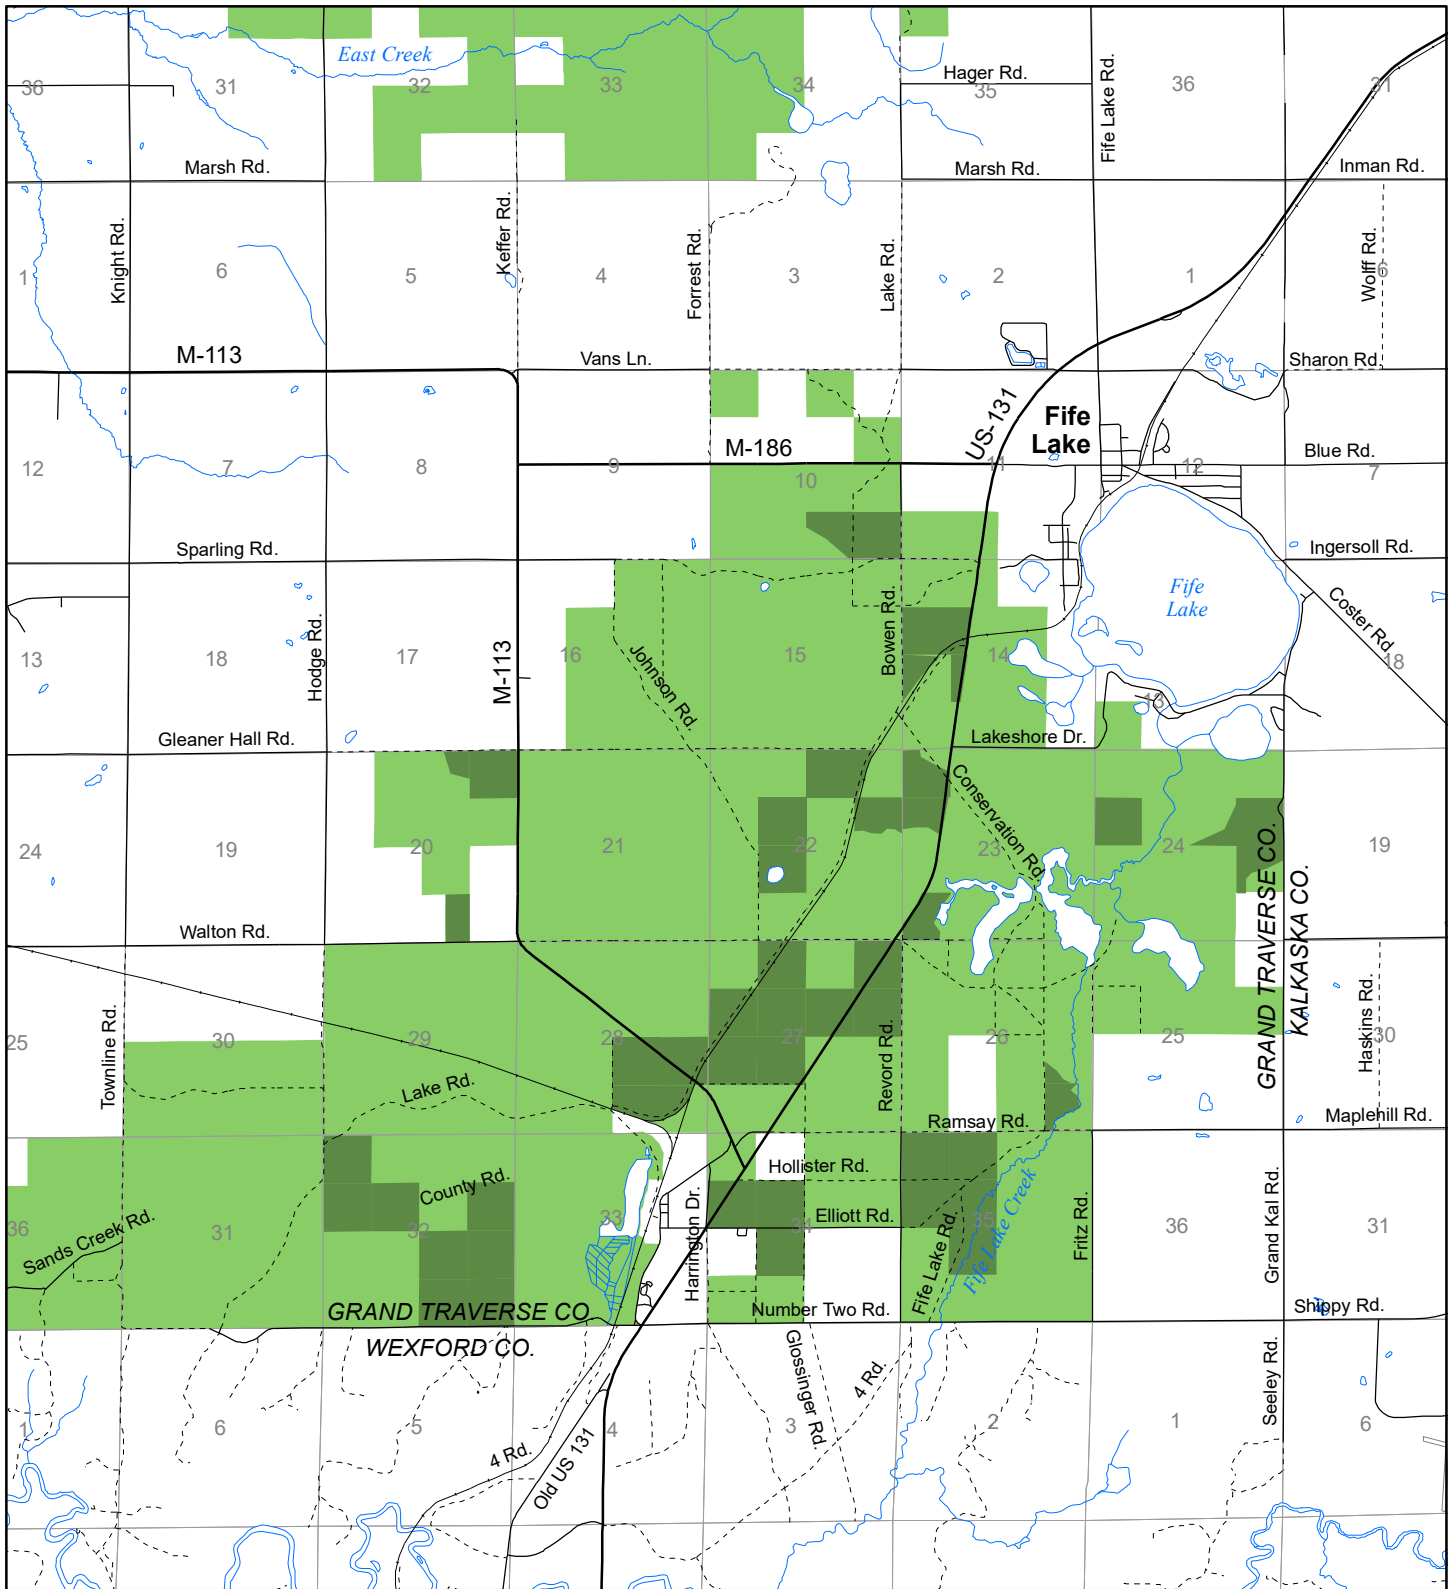

# Fuelwood Collection Grand Traverse County T25N, R09W

- State land open to fuelwood collection
- State land closed to fuelwood collection

Effective: April 1, 2017

0

MILE

03/15/2017

N