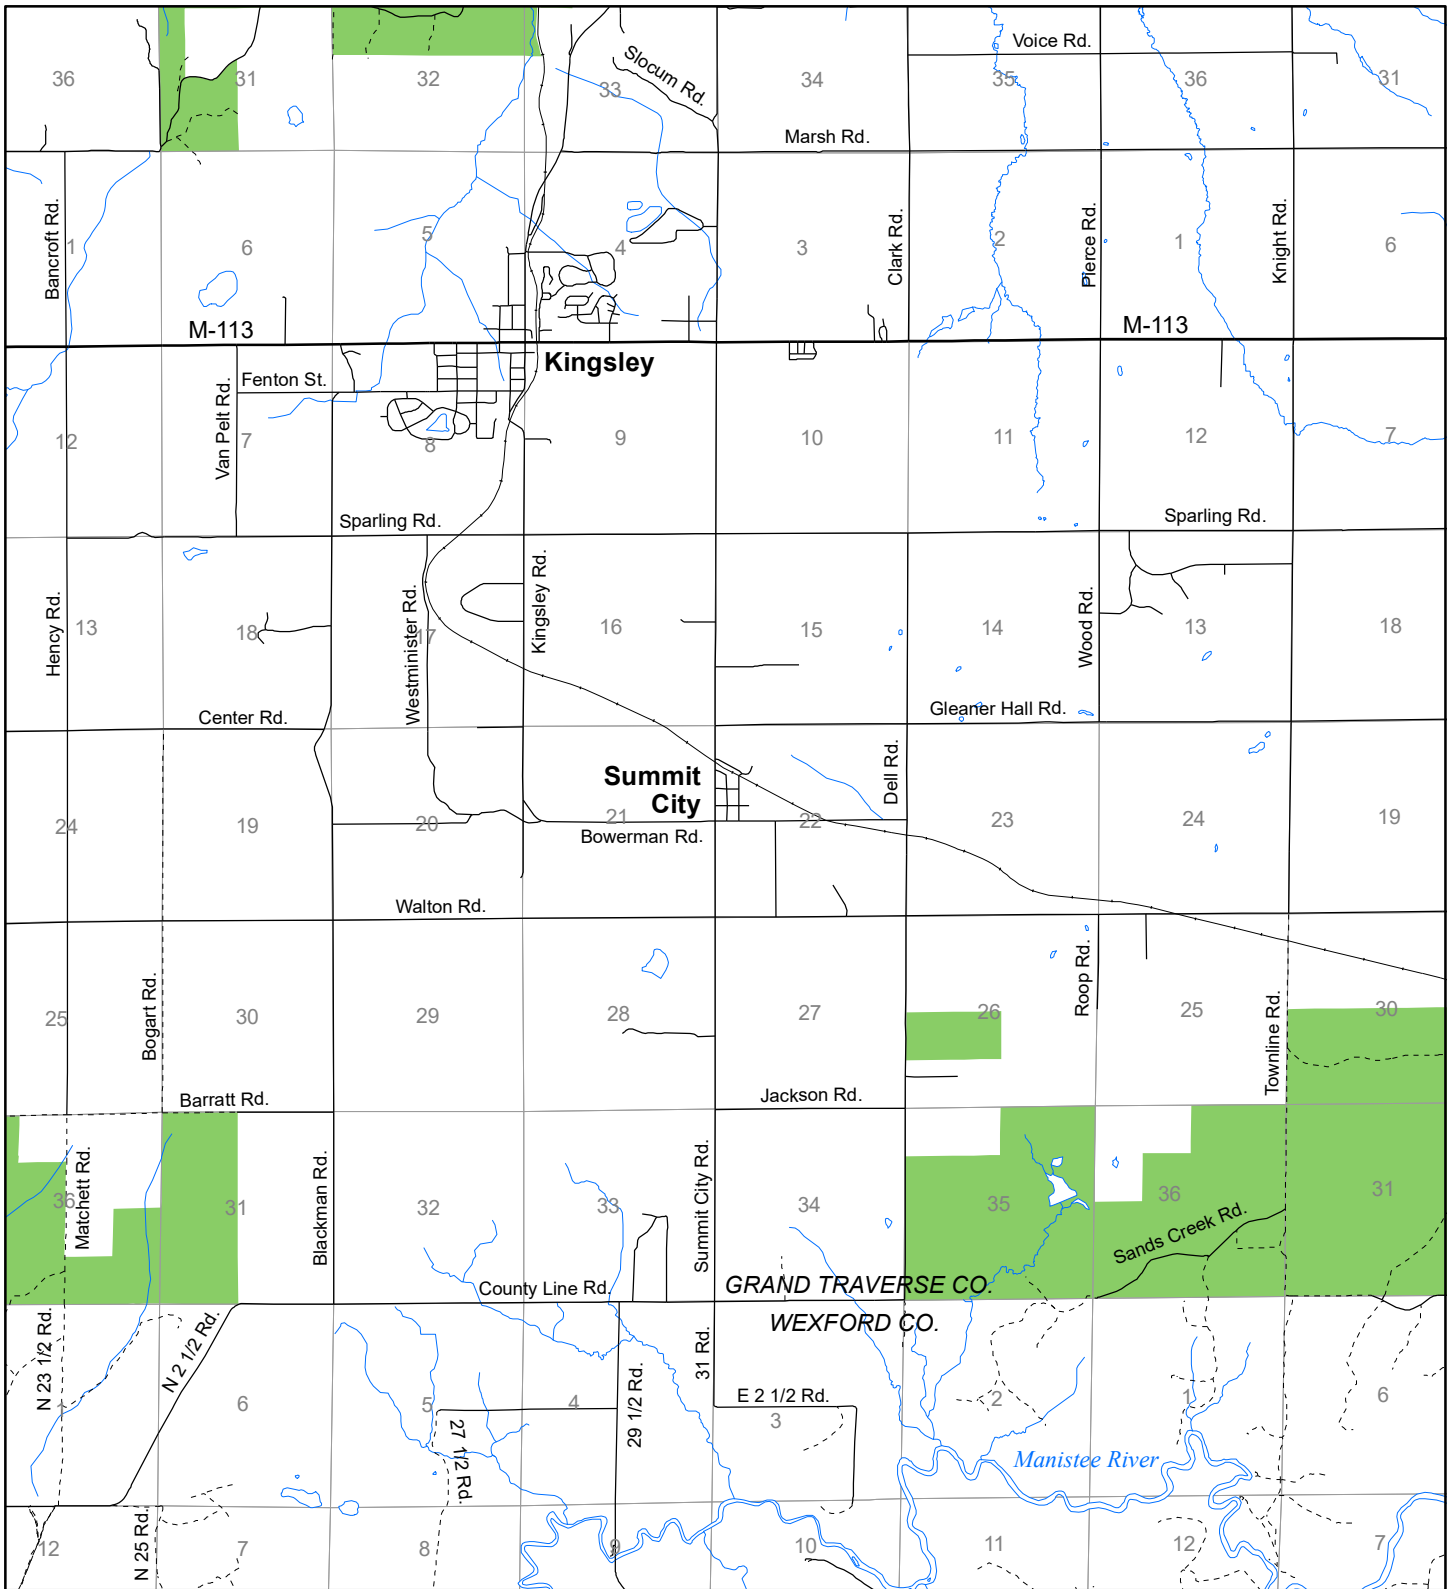

Fuelwood Collection
 Grand Traverse County
T25N, R10W

- State land open to fuelwood collection
- State land closed to fuelwood collection

Effective: April 1, 2017

0 N 1
 MILE
 03/15/2017