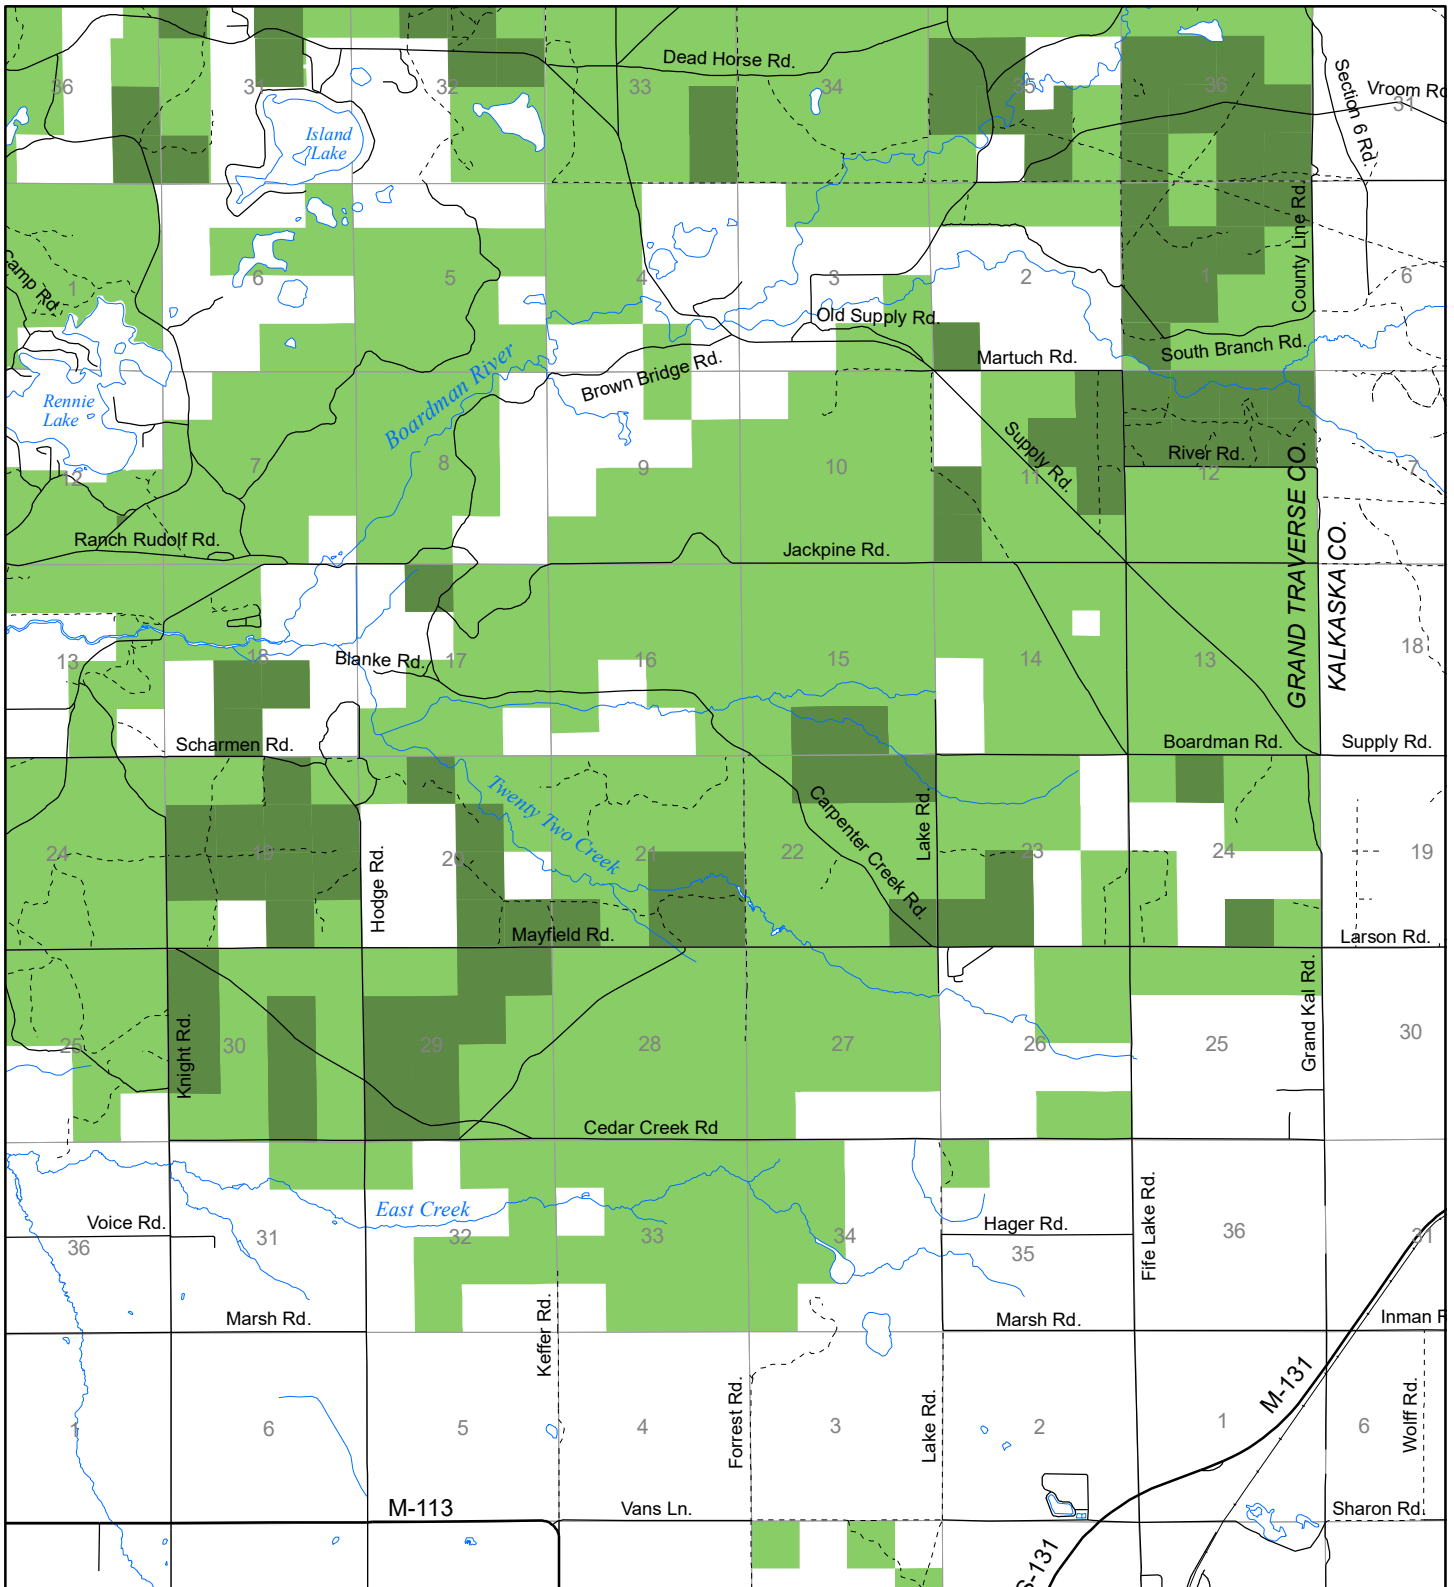

Fuelwood Collection Grand Traverse County T26N, R09W

- State land open to fuelwood collection
- State land closed to fuelwood collection

Effective: April 1, 2017

0

1

MILE

03/15/2017