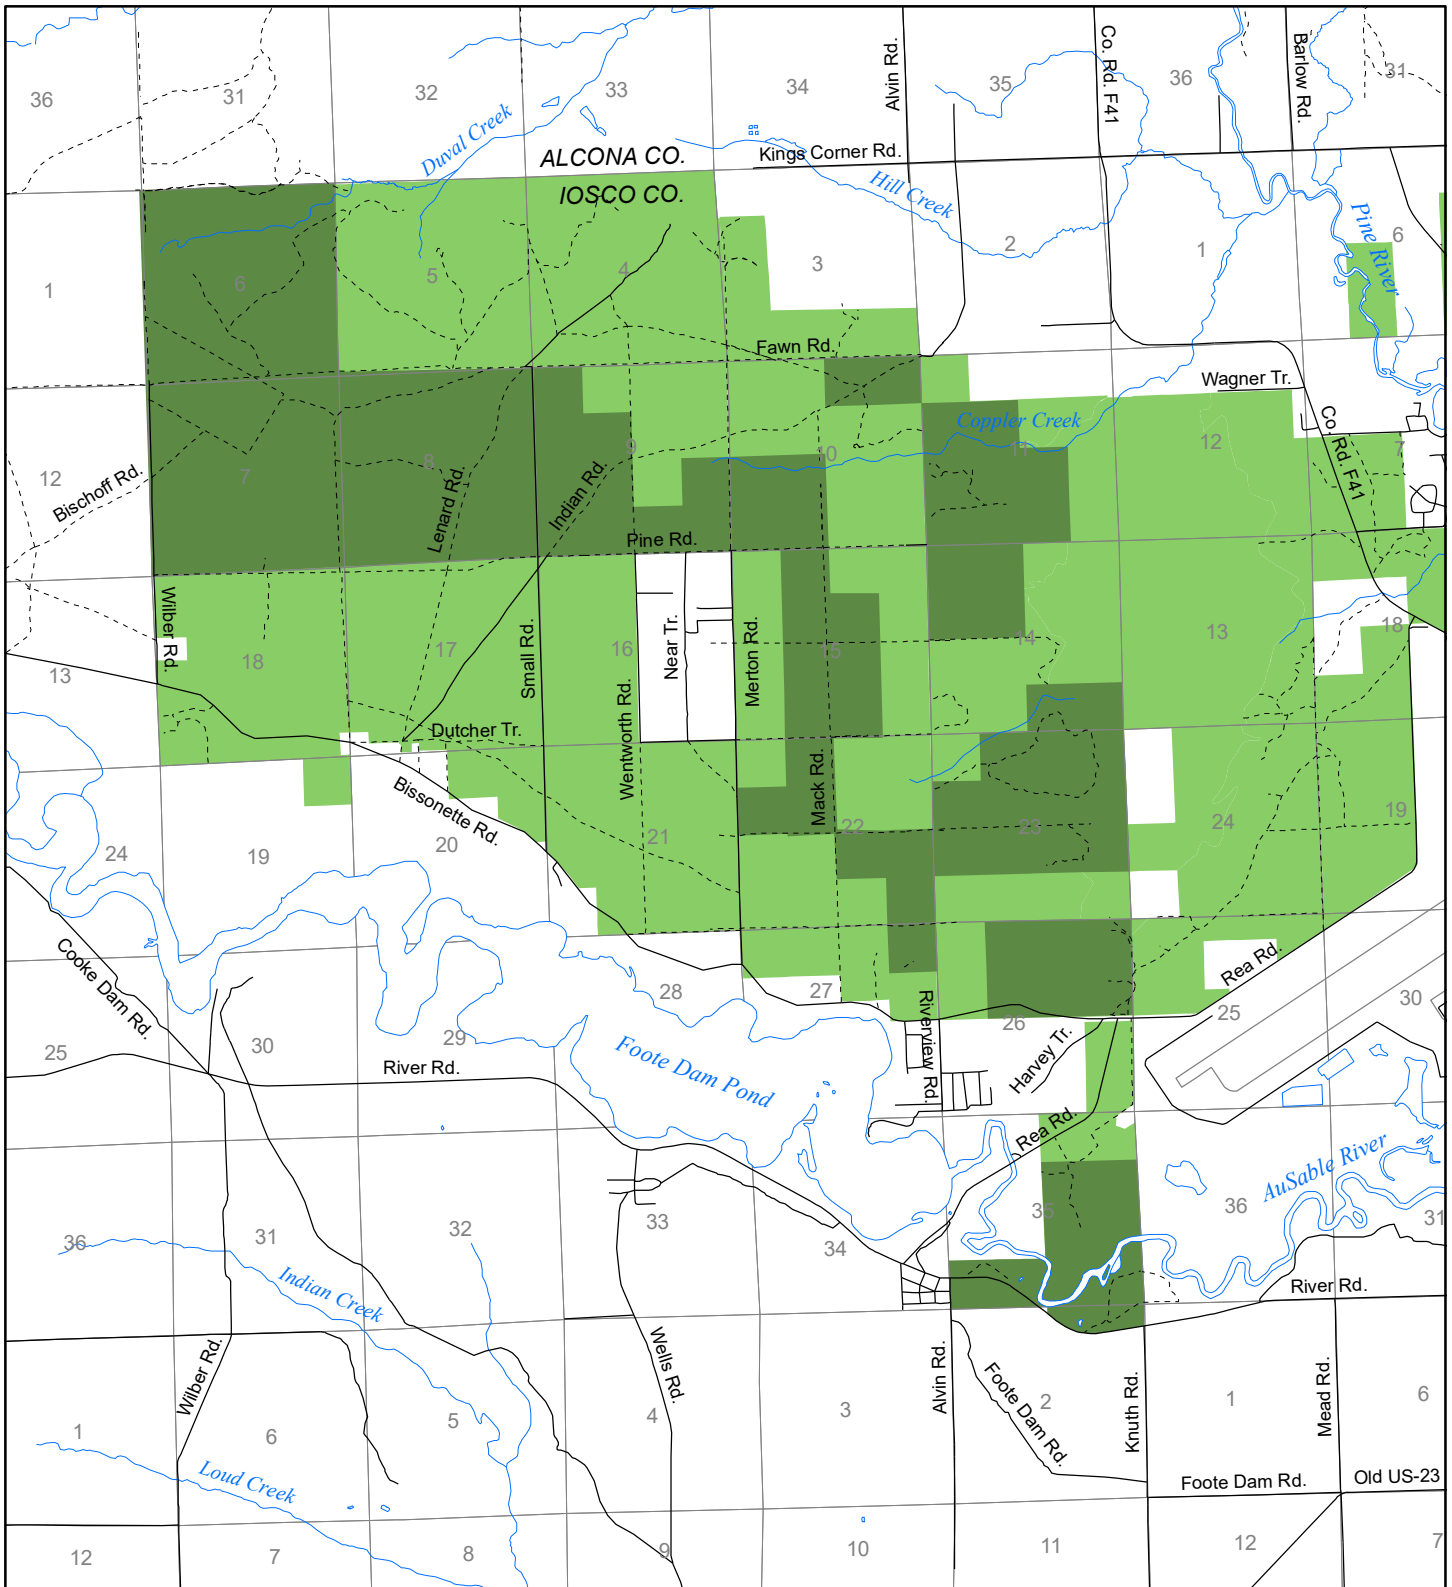

Fuelwood Collection Iosco County T24N, R08E

- State land open to fuelwood collection
- State land closed to fuelwood collection

Effective: April 1, 2017

0

MILE

03/09/2017

N

DNR