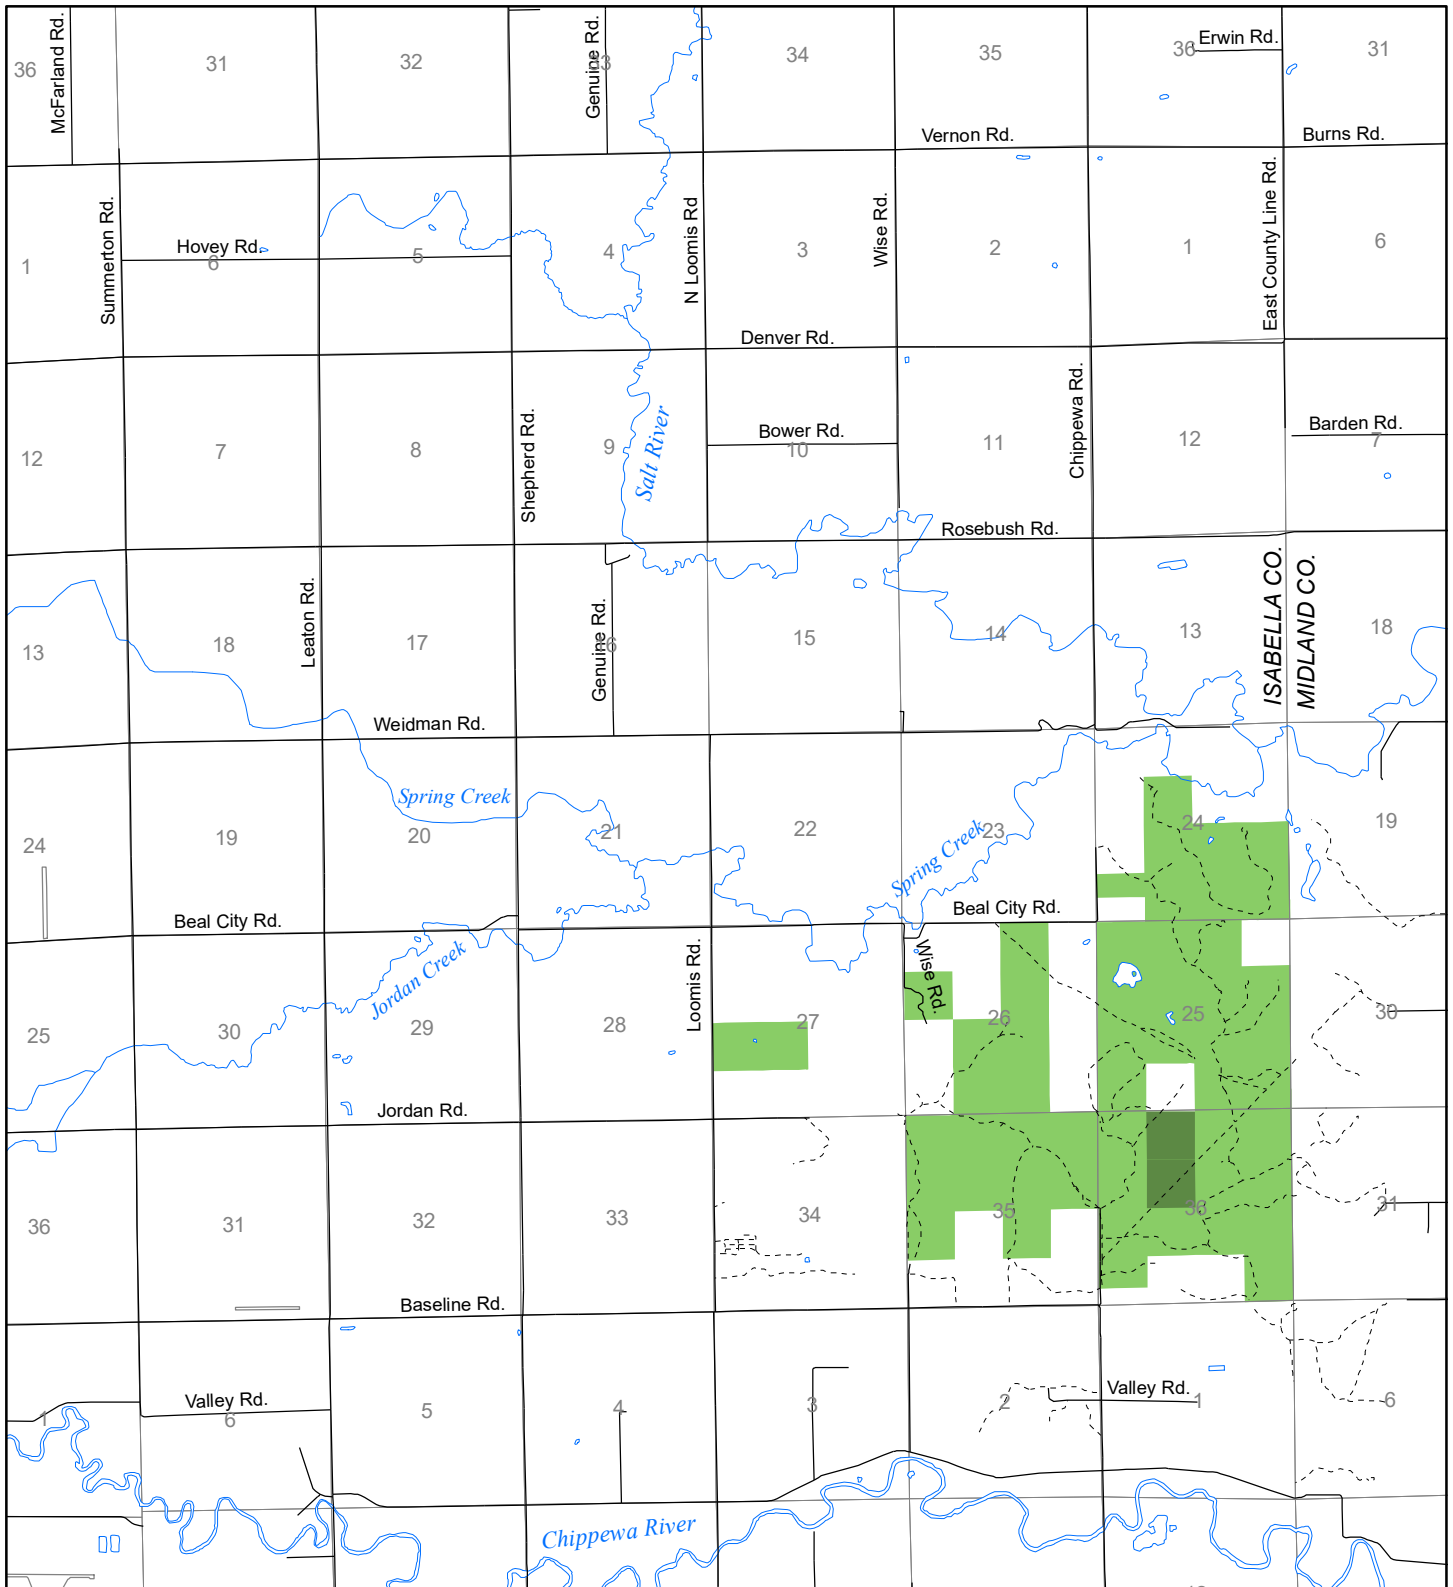

# Fuelwood Collection Isabella County T15N, R03W

- State land open to fuelwood collection
- State land closed to fuelwood collection

Effective: April 1, 2017