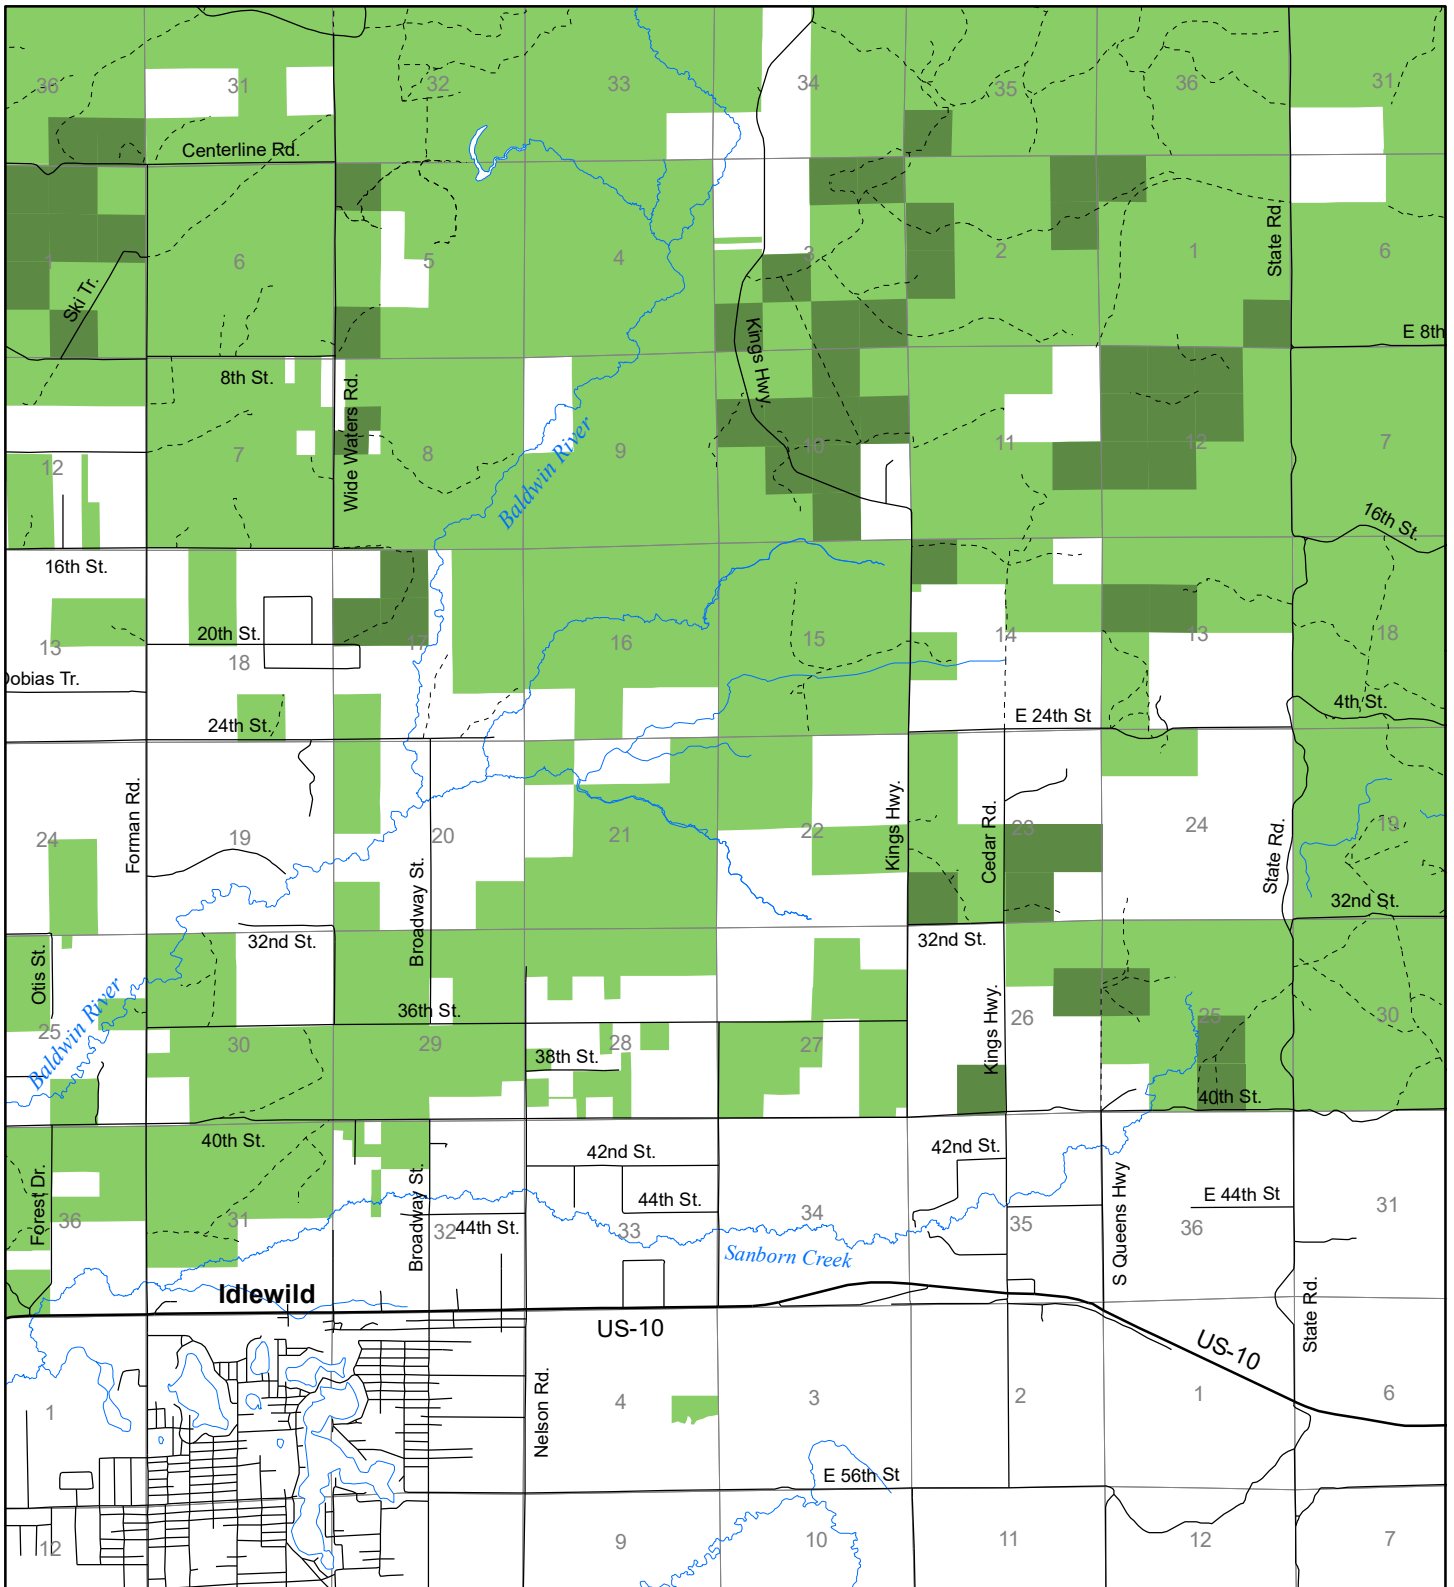

# Fuelwood Collection Lake County T18N, R12W

- State land open to fuelwood collection
- State land closed to fuelwood collection

Effective: April 1, 2017

0

1

MILE

02/27/2017