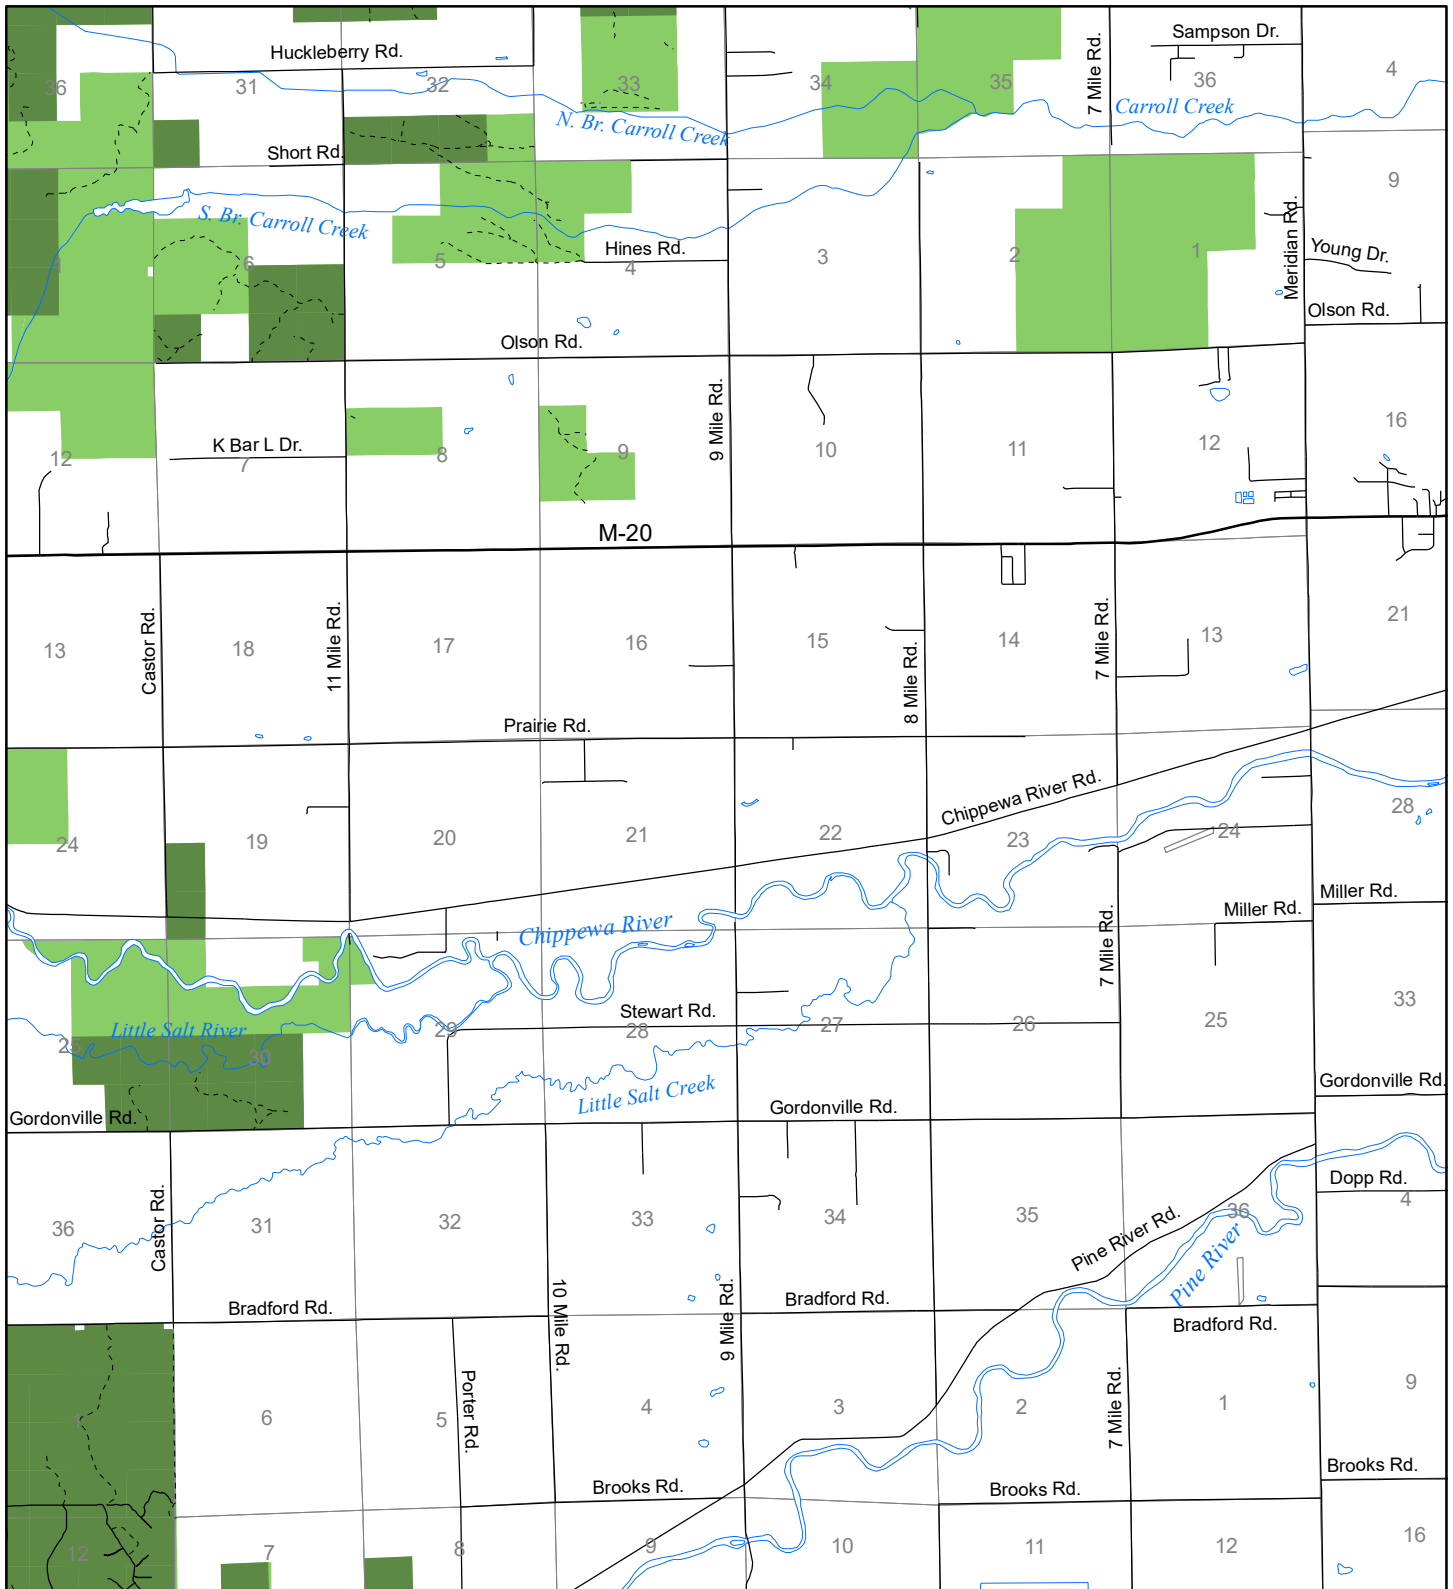

Fuelwood Collection Midland County T14N, R01W

- State land open to fuelwood collection
- State land closed to fuelwood collection

Effective: April 1, 2017

MILE
03/16/2017