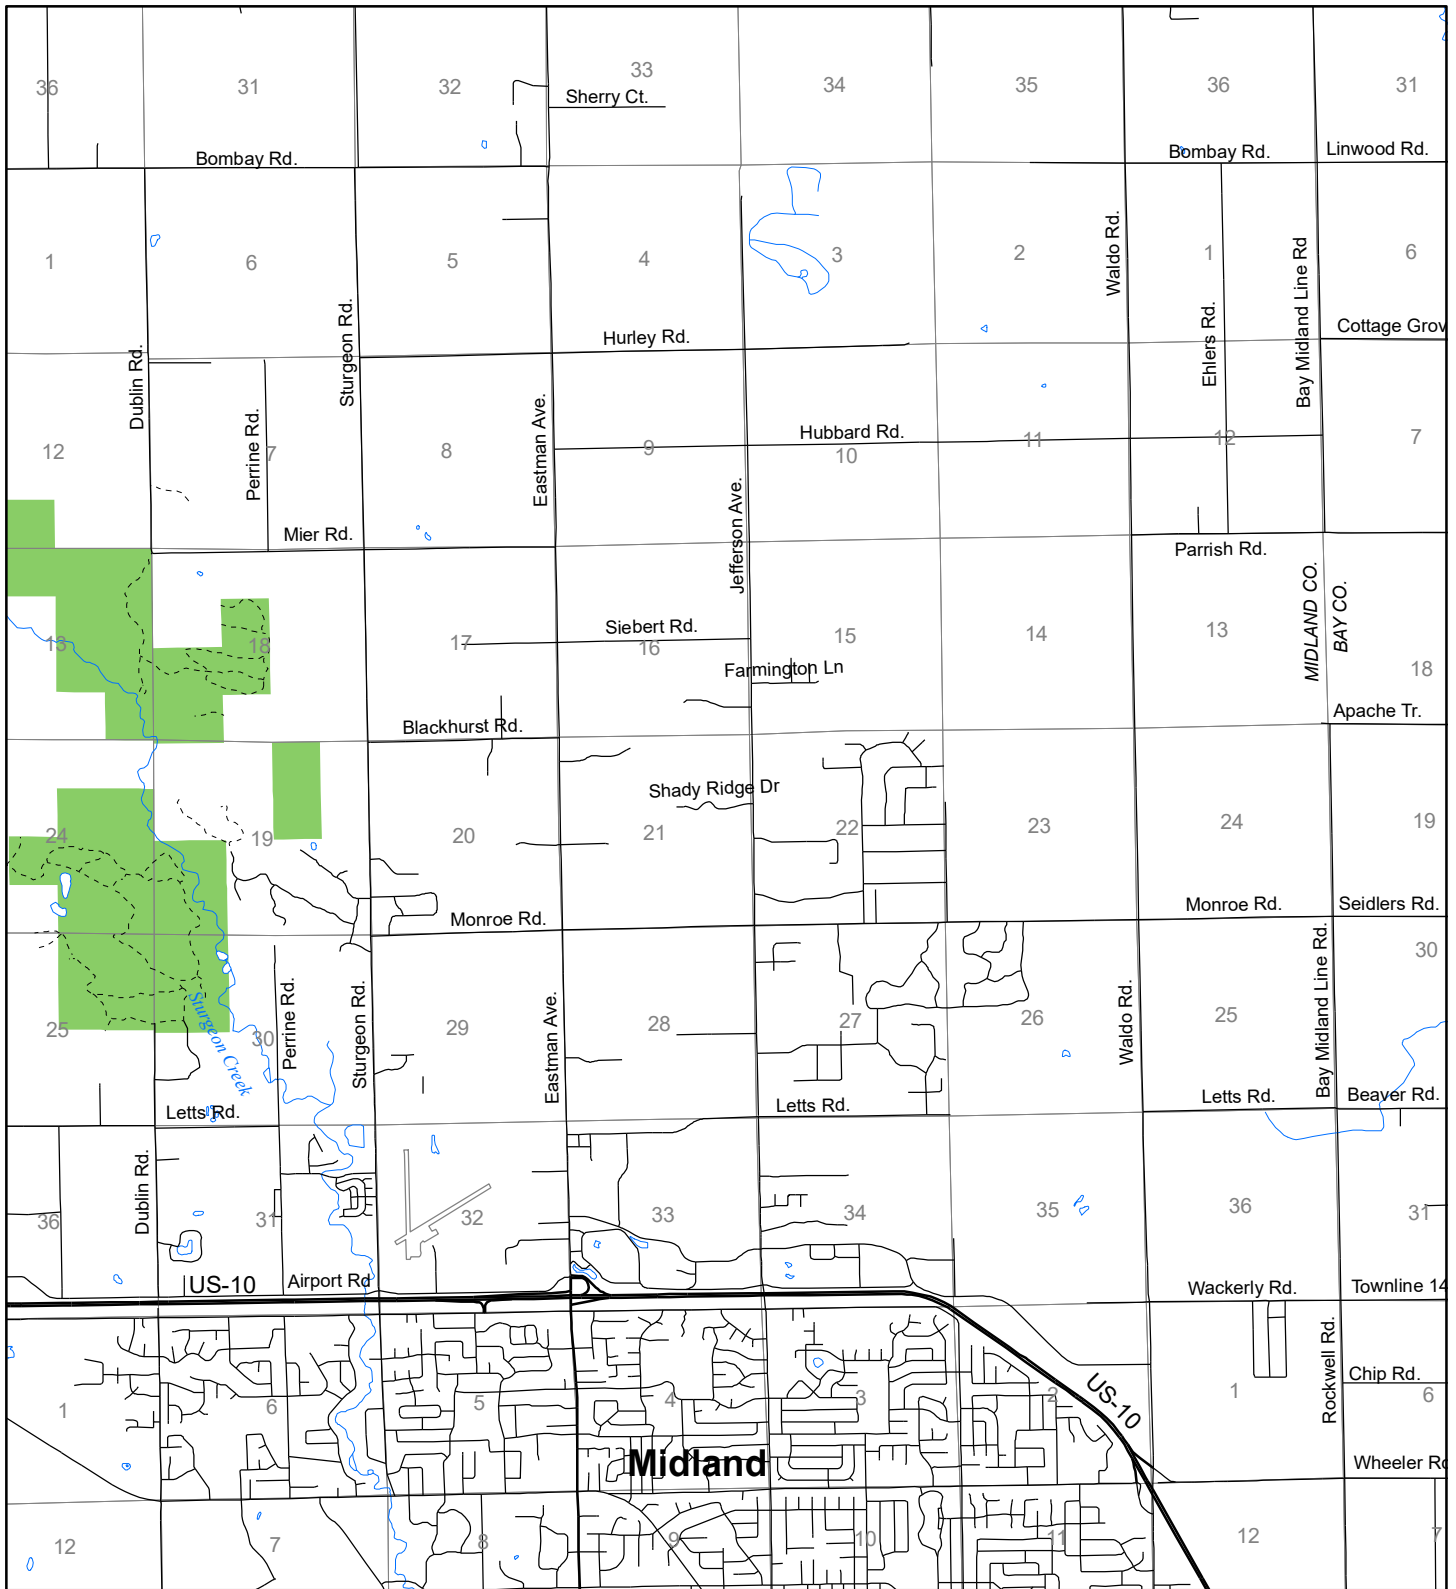

# Fuelwood Collection Midland County T15N, R02E

- State land open to fuelwood collection
- State land closed to fuelwood collection

Effective: April 1, 2017