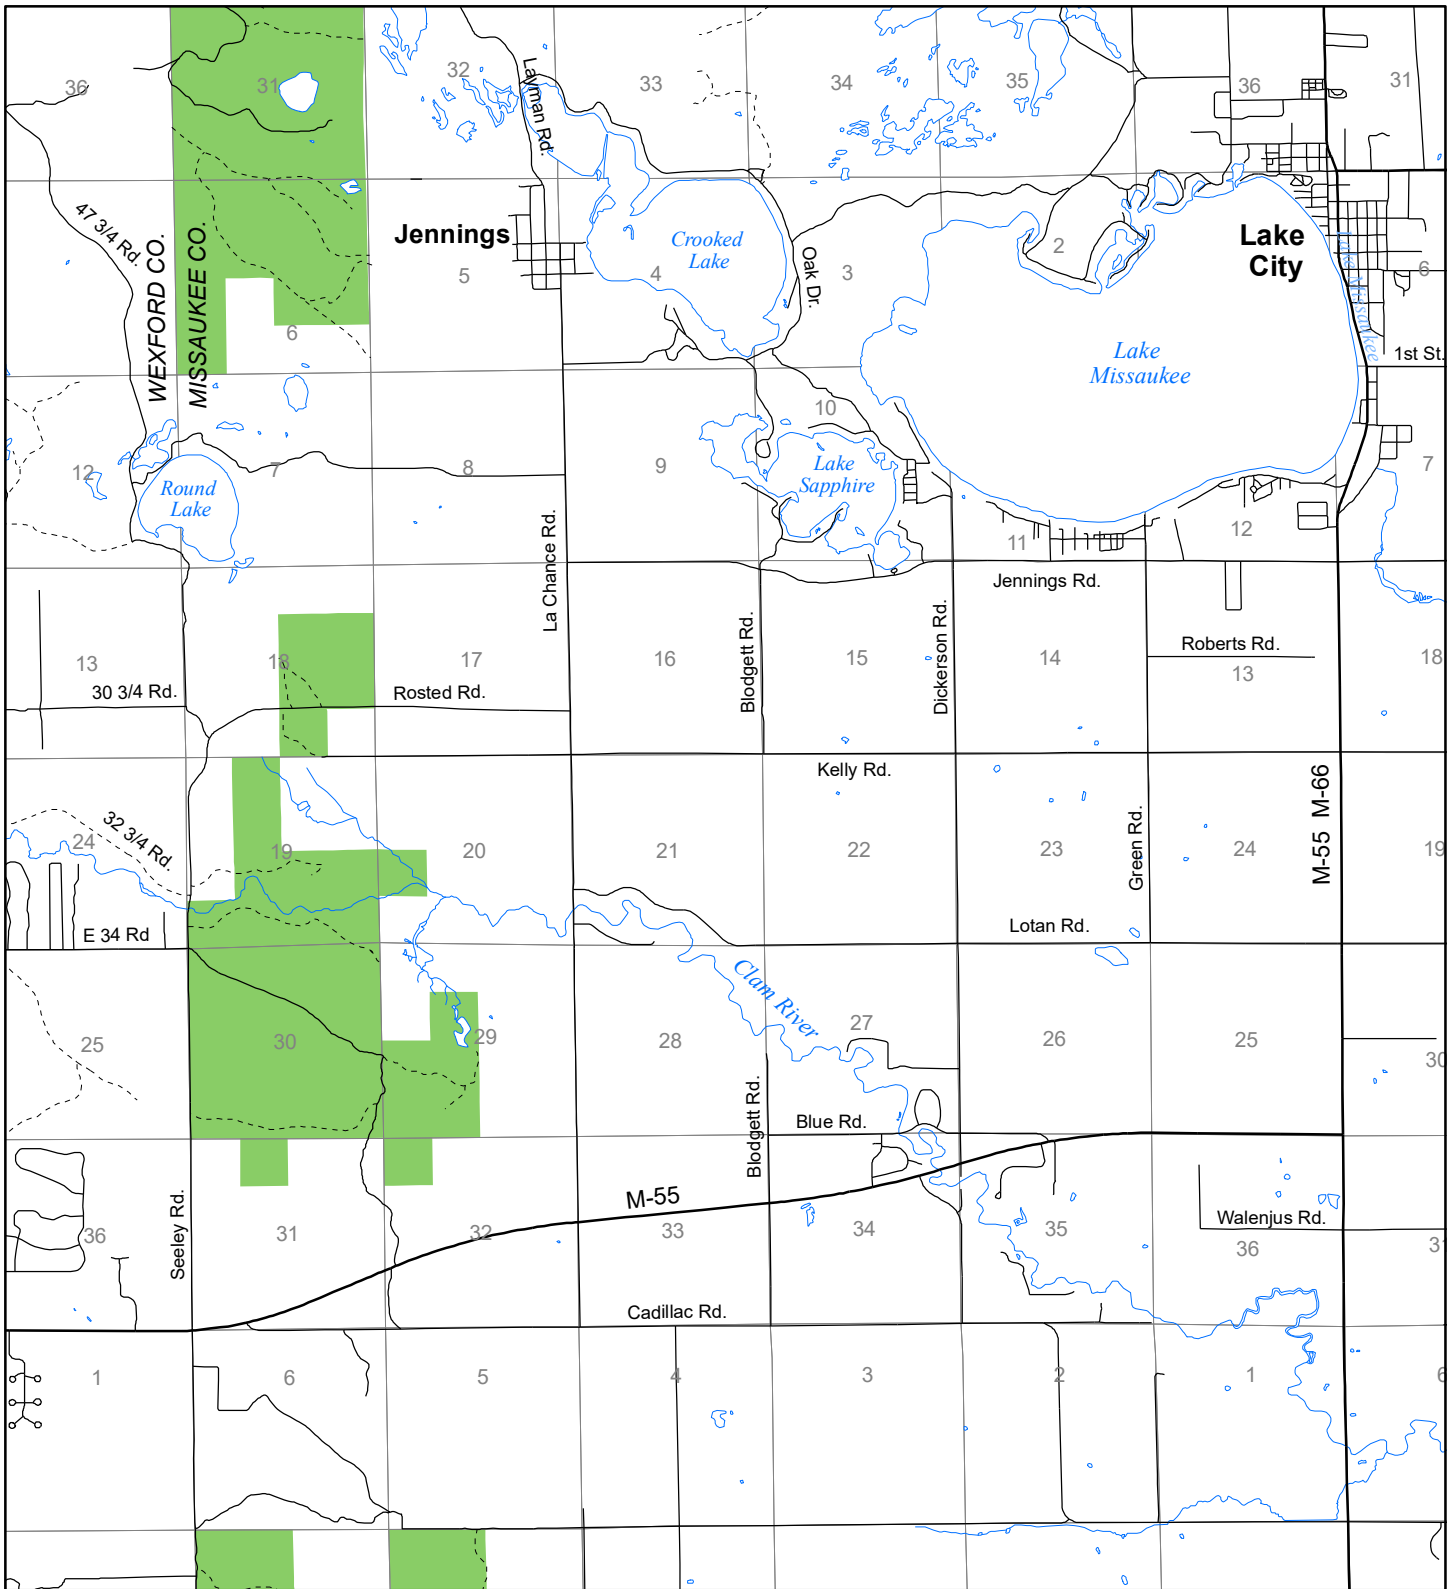

Fuelwood Collection
Missaukee County
T22N, R08W

- State land open to fuelwood collection
- State land closed to fuelwood collection

Effective: April 1, 2017

0 1
MILE
02/27/2017

N

DNR
MICHIGAN