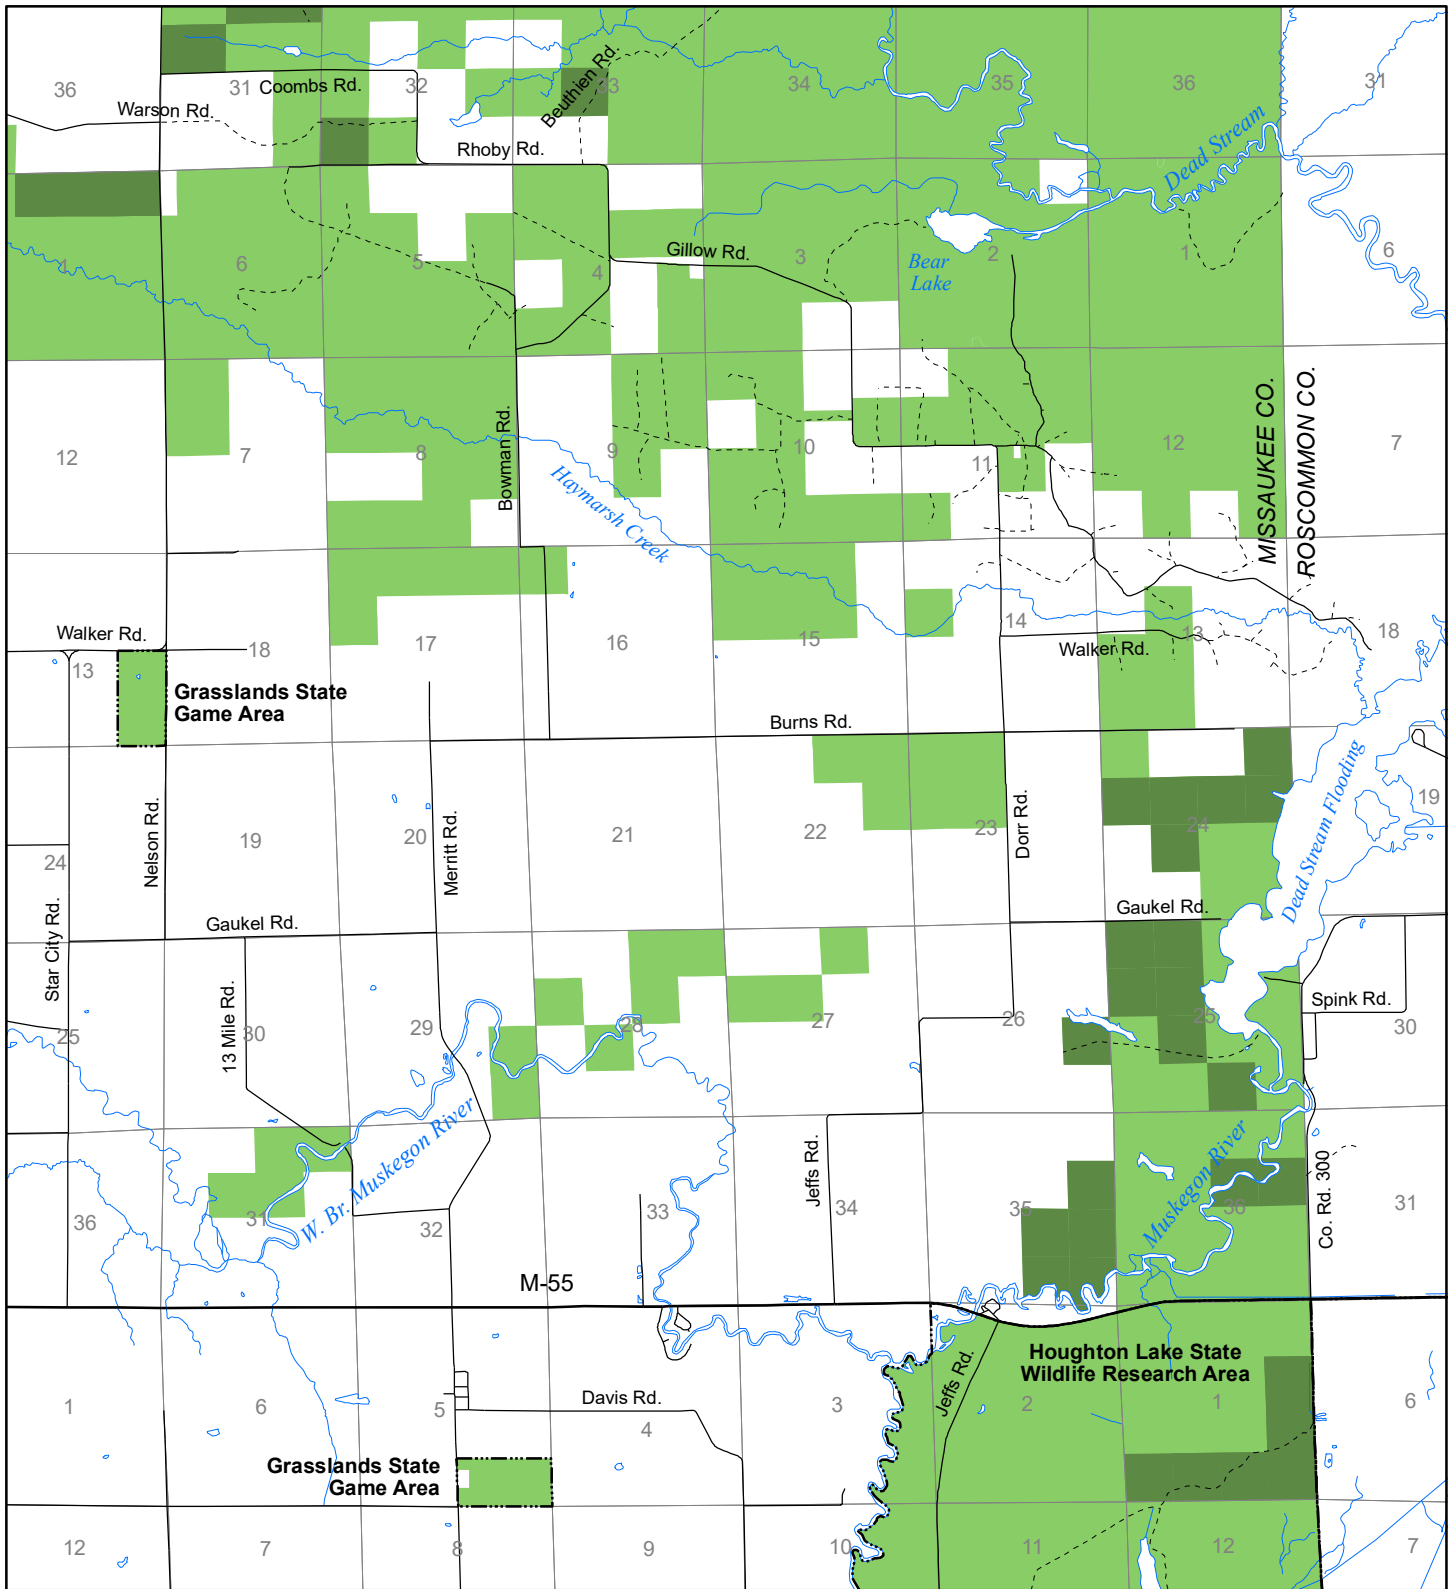

Fuelwood Collection  
Missaukee County  
T23N, R05W

- State land open to fuelwood collection
- State land closed to fuelwood collection

Effective: April 1, 2017

02/27/2017