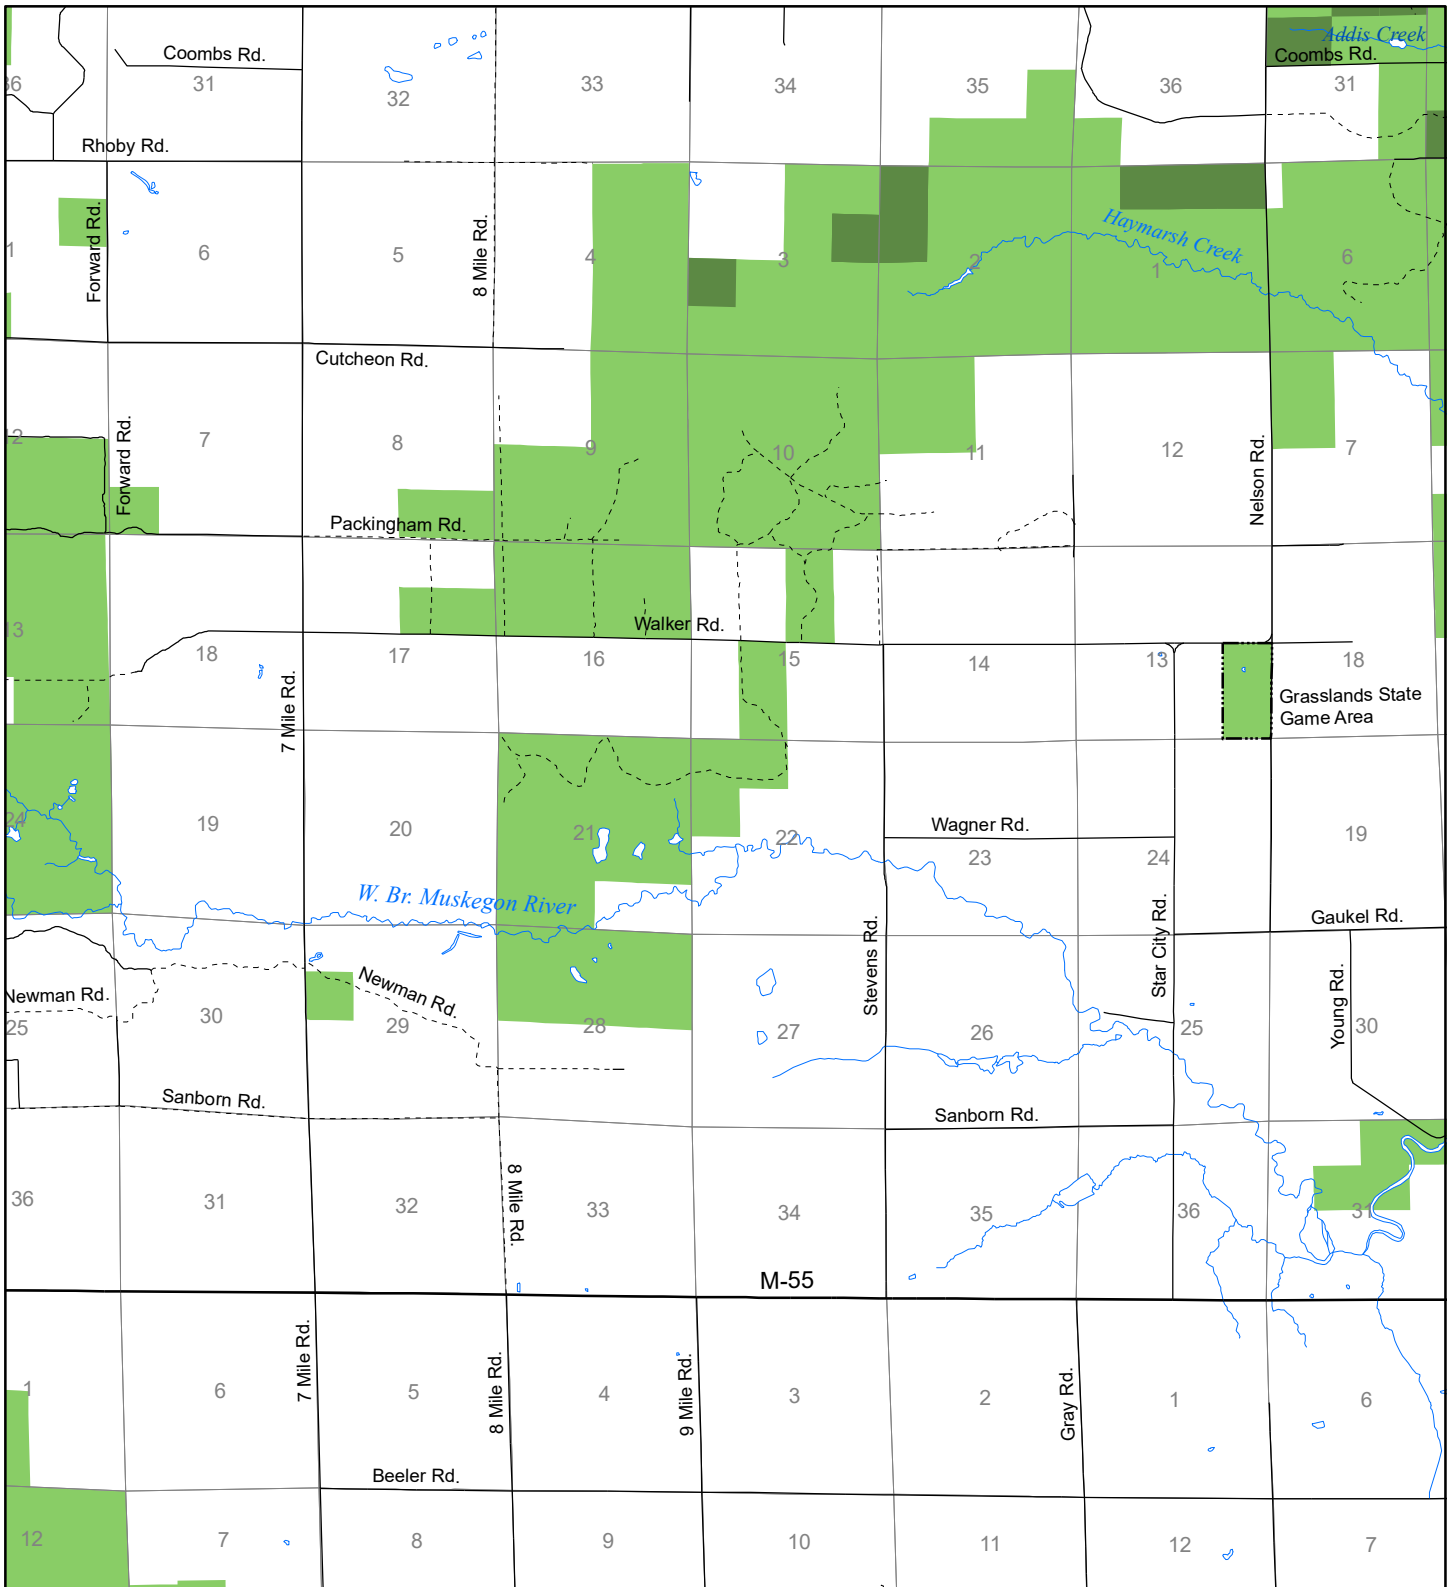

Fuelwood Collection Missaukee County T23N, R06W

- State land open to fuelwood collection
- State land closed to fuelwood collection

Effective: April 1, 2017

0 1
MILE
02/27/2017